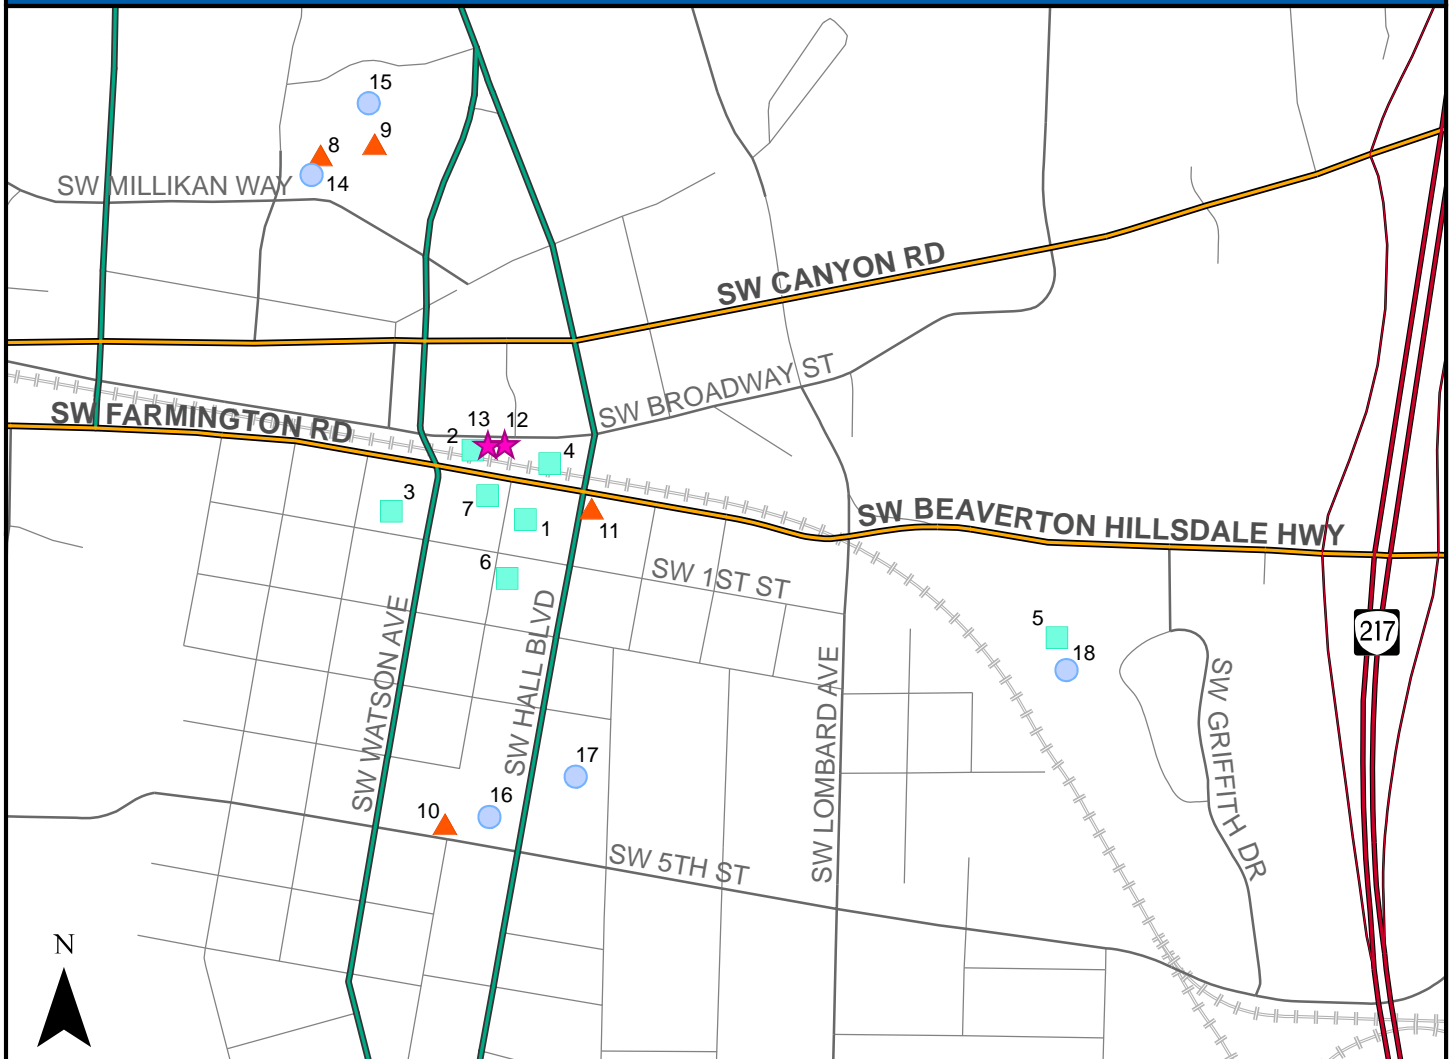

Downtown Beaverton Public Art Tour Map

■ Murals

1. Wilson Mural - North facing wall at 12475 SW 1st St
2. Hernandez Mural - South facing wall at 12590 SW Broadway St
3. The School of Outdoor Learning - 12655 SW 1st St
4. Broadway Street: 1910-1920 - South facing wall at 12412 SW Broadway St
5. Steps to Wellness - North stairwell at 4755 SW Griffith Dr
6. Larry Kangas Mural - South facing wall at 4650 SW Washington Ave
7. Global Art of Dance - East wall at 12570 SW Farmington Rd

▲ Sculptures

8. Ribbon Candy - 12725 SW Millikan Way
9. Three Creeks One Will - South Plaza at The Round
10. Singing Sky - City Park - 12375 SW 5th St
11. Just the Two of Us - SW Hall Blvd and SW Farmington Rd

★ Private Galleries

12. Art on Broadway - 12570 SW Broadway St
13. Copper Creations Gallery - 12578 SW Broadway St

● Other Landmarks

14. The Beaverton Building - 12725 SW Millikan Way
15. The Round - 12600 SW Crescent St
16. City Park - SW 5th St & SW Hall Blvd
17. Beaverton City Library - 12375 SW 5th St
18. Griffith Drive Building - 4755 SW Griffith Dr