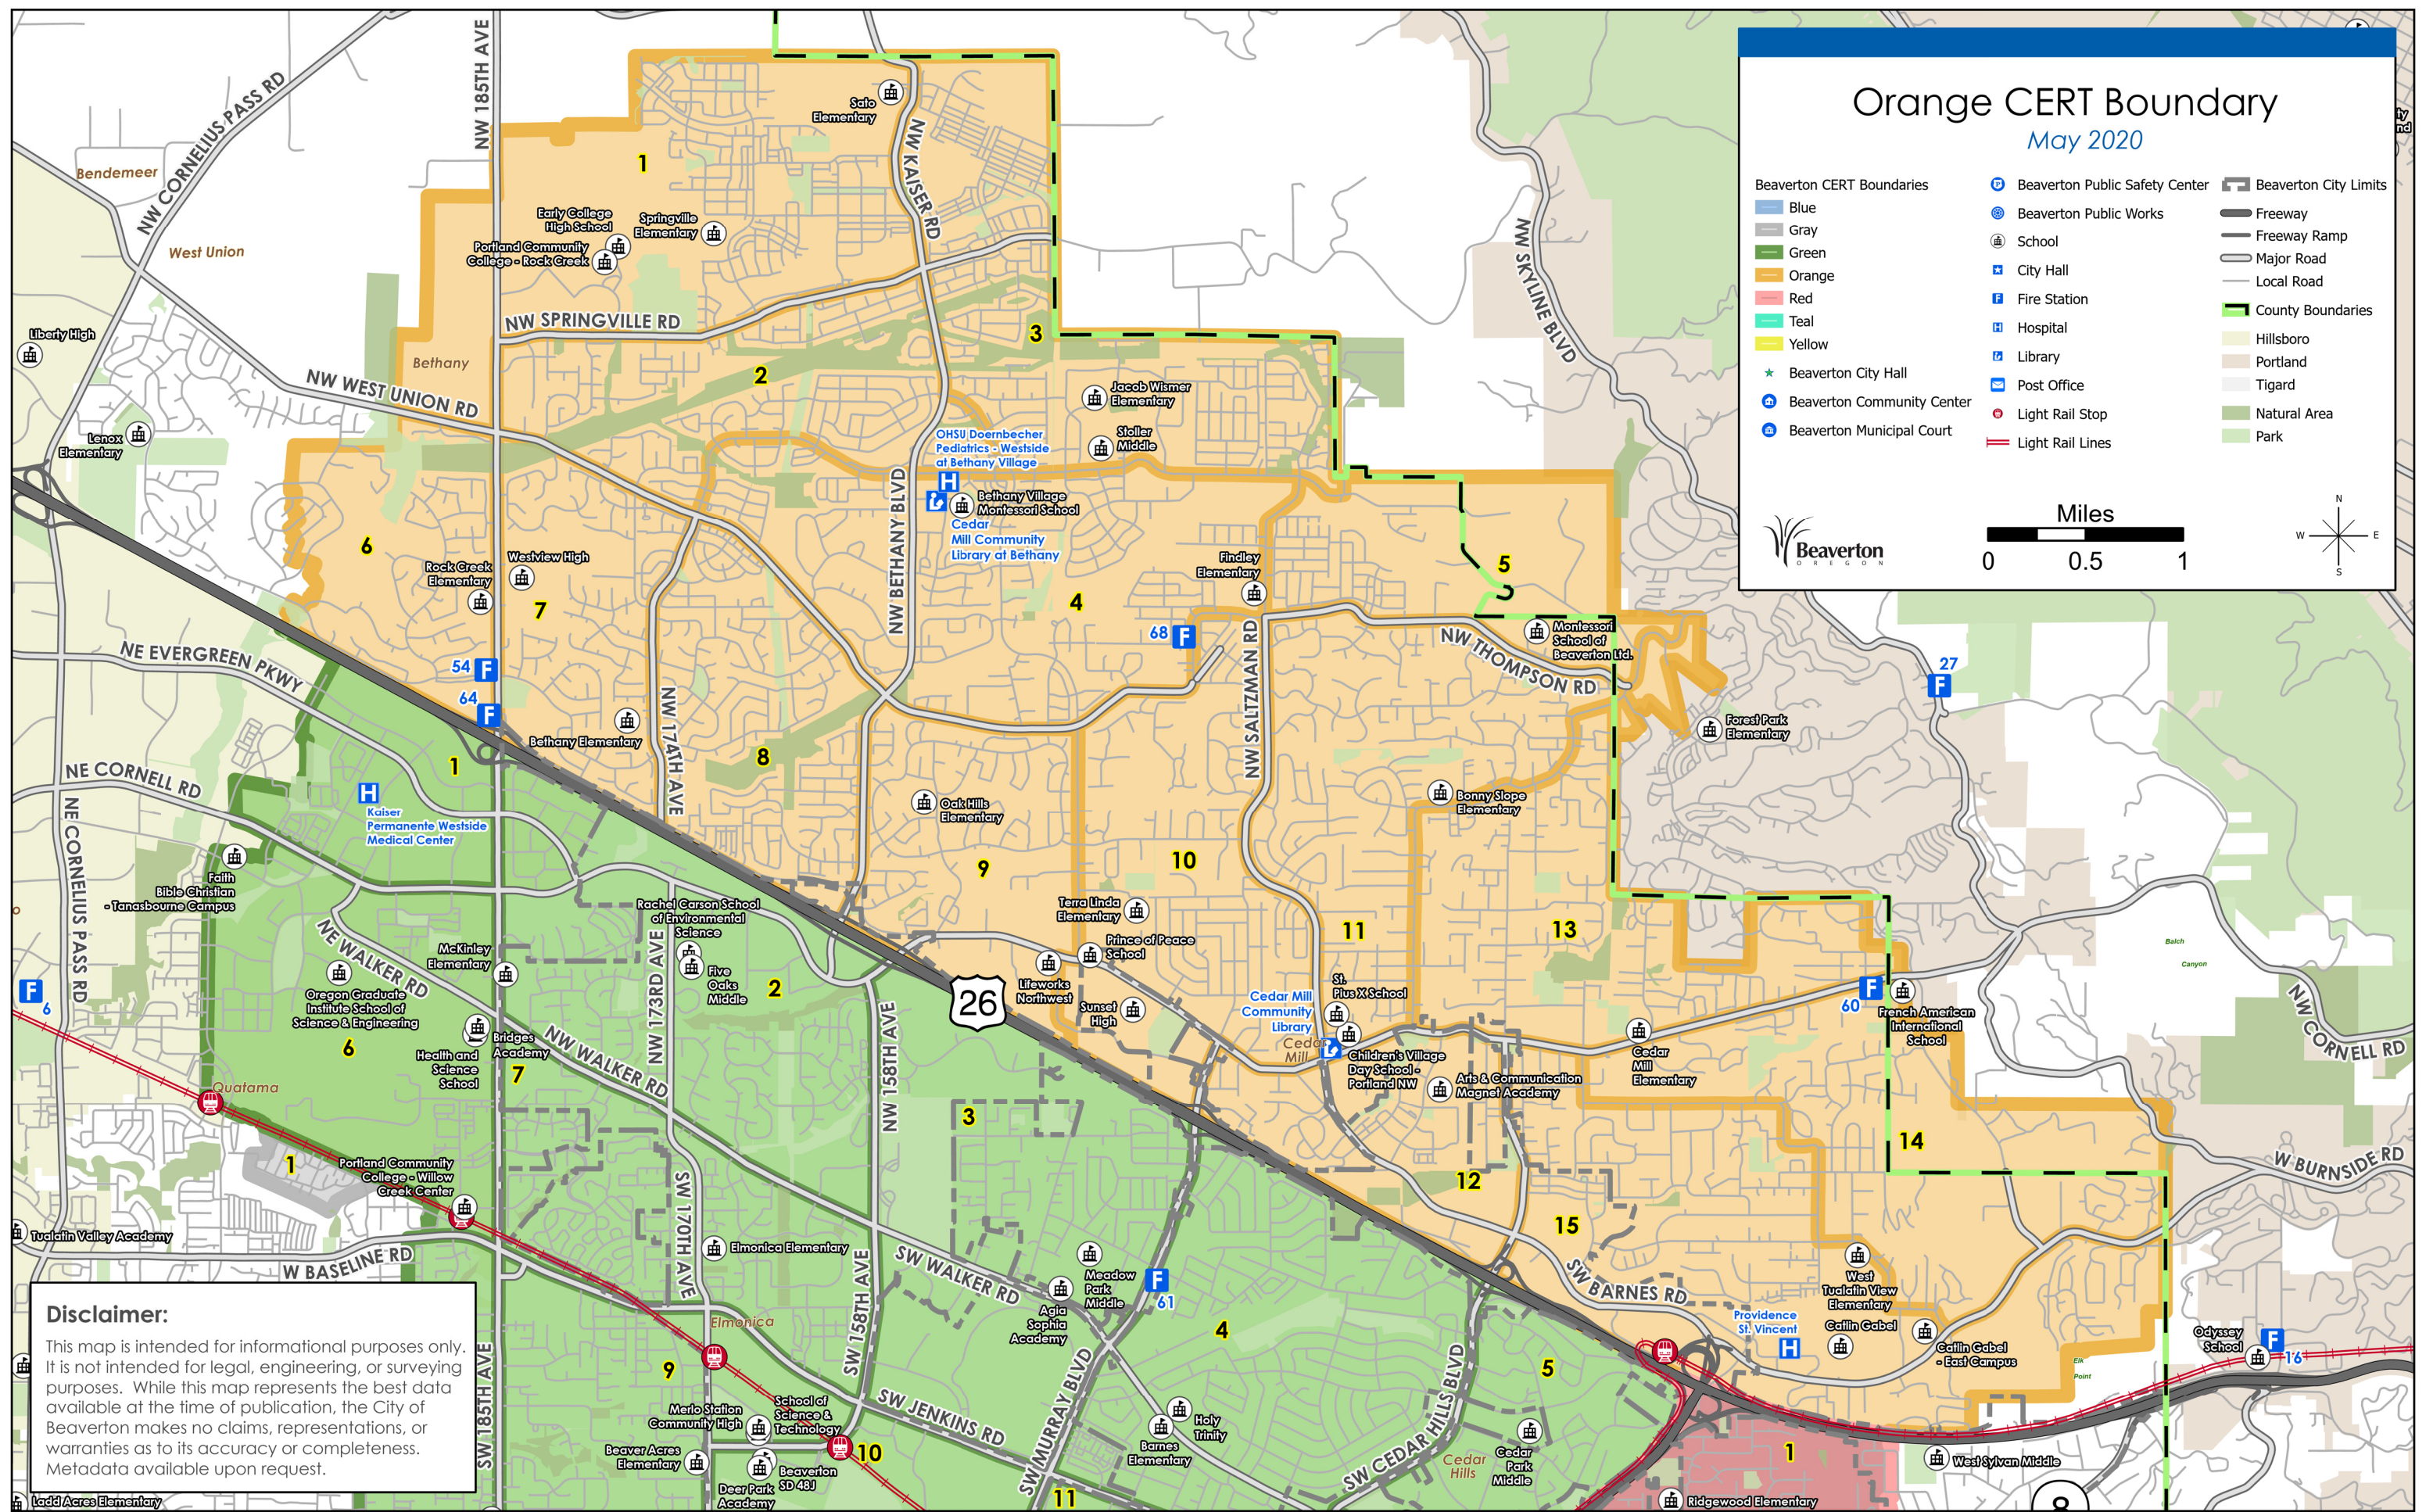

Orange CERT Boundary

May 2020

<ul style="list-style-type: none"> Blue Gray Green Orange Red Teal Yellow Beaverton City Hall Beaverton Community Center Beaverton Municipal Court 	<ul style="list-style-type: none"> Beaverton Public Safety Center Beaverton Public Works School City Hall Fire Station Hospital Library Post Office Light Rail Stop Light Rail Lines 	<ul style="list-style-type: none"> Beaverton City Limits Freeway Freeway Ramp Major Road Local Road County Boundaries Hillsboro Portland Tigard Natural Area Park
--	--	--

Miles 0 0.5 1

Disclaimer:
 This map is intended for informational purposes only. It is not intended for legal, engineering, or surveying purposes. While this map represents the best data available at the time of publication, the City of Beaverton makes no claims, representations, or warranties as to its accuracy or completeness. Metadata available upon request.