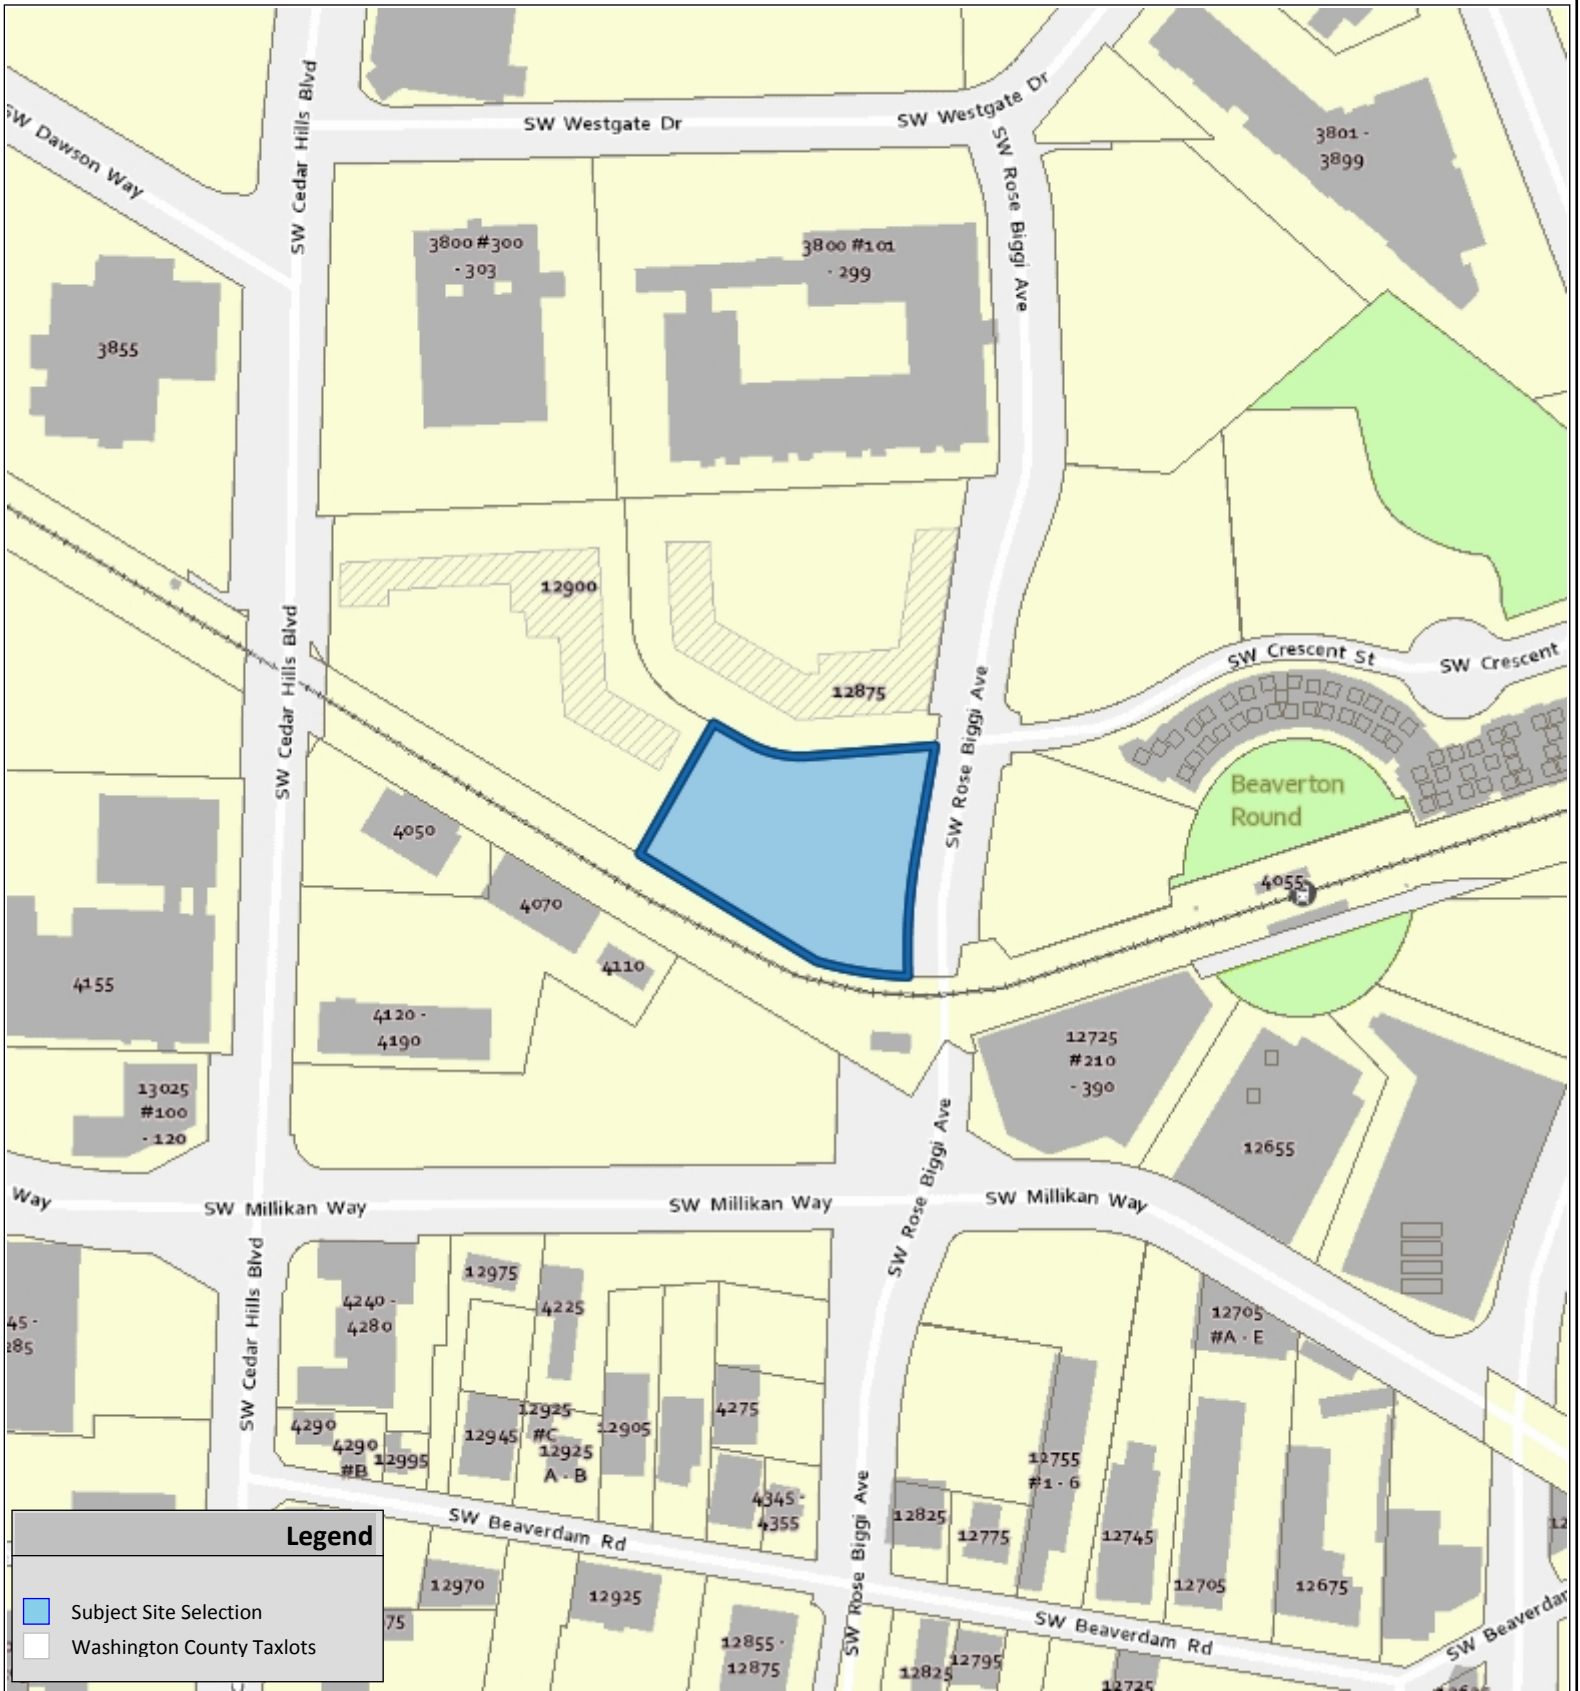

VICINITY MAP

WESTGATE HOTEL DR2018-0021/LO2018-0003

COMMUNITY DEVELOPMENT DEPARTMENT
 Planning Division

The information supplied in this application represents the best data available at the time of publication. City of Beaverton GIS makes no claims, representations, or warranties as to its accuracy or completeness.

08/15/2018

Taxlot No:
 1S116AA09200

N

Application #
 See Notice