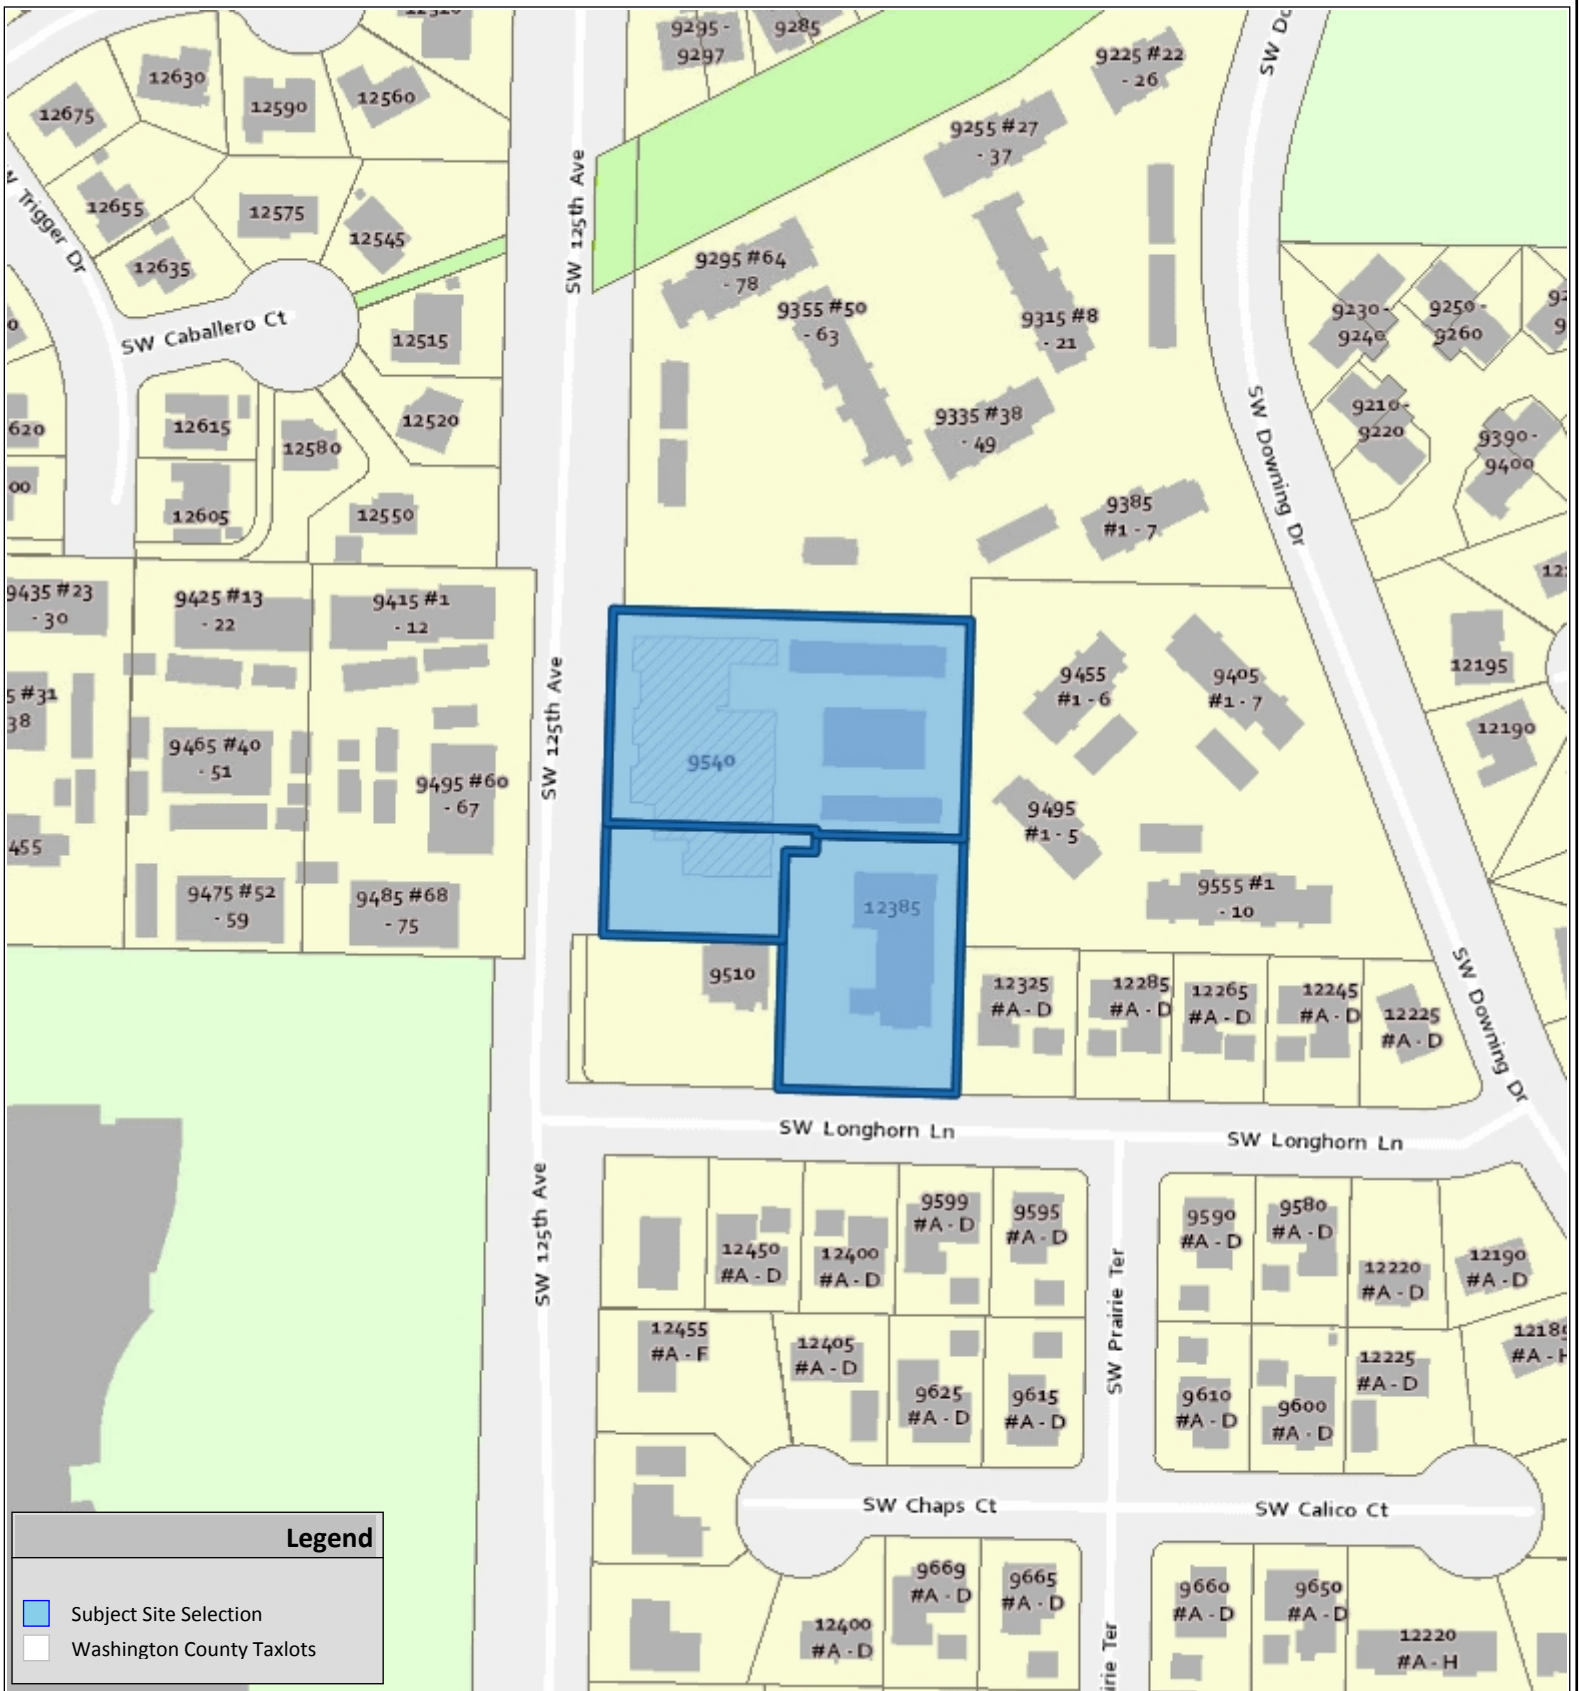

VICINITY MAP

Legend

- Subject Site Selection
- Washington County Taxlots

**WEST COAST STORAGE PUBLIC WATERLINE EASEMENT VACATION
SV2018-0001**

**COMMUNITY DEVELOPMENT DEPARTMENT
Planning Division**

The information supplied in this application represents the best data available at the time of publication. City of Beaverton GIS makes no claims, representations, or warranties as to its accuracy or completeness.

05/14/2018

Taxlot No:
1S127CB07802
1S127CB07901
1S127CB07900

N

Application #
See Notice