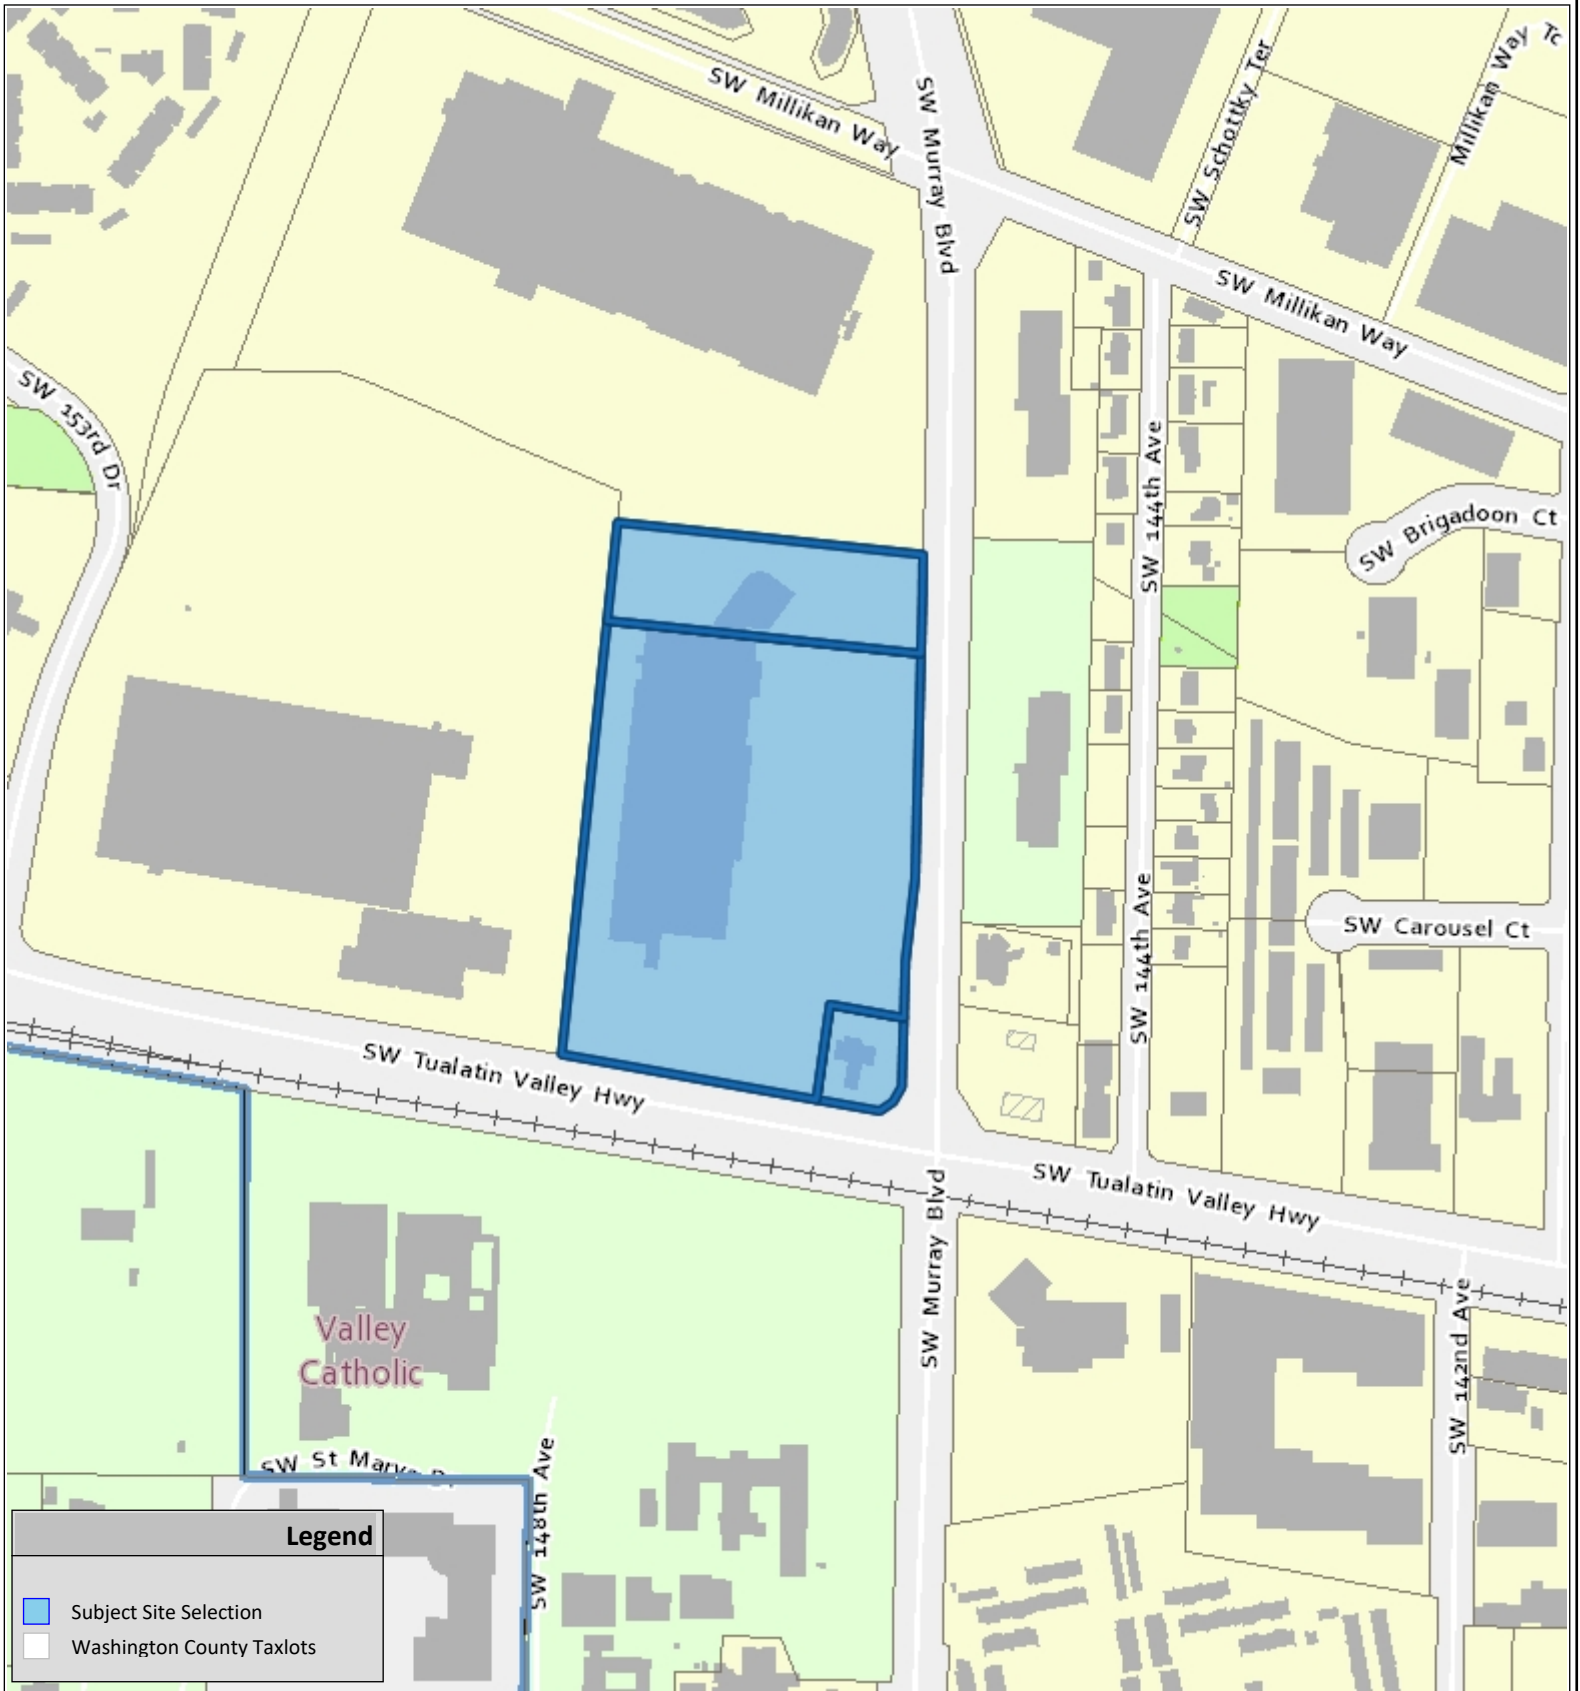

VICINITY MAP

Legend

- Subject Site Selection
- Washington County Taxlots

WEST END DISTRICT MIXED USE DEVELOPMENT
DR2018-0149/LD2018-0034/LD2018-0035/LO2018-0006/SDM2018-0010

COMMUNITY DEVELOPMENT DEPARTMENT
Planning Division

The information supplied in this application represents the best data available at the time of publication. City of Beaverton GIS makes no claims, representations, or warranties as to its accuracy or completeness.

10/18/2018

Taxlot No:
 1S108DD00300
 1S108DD00200
 1S108DD00100

N

Application #
See Notice