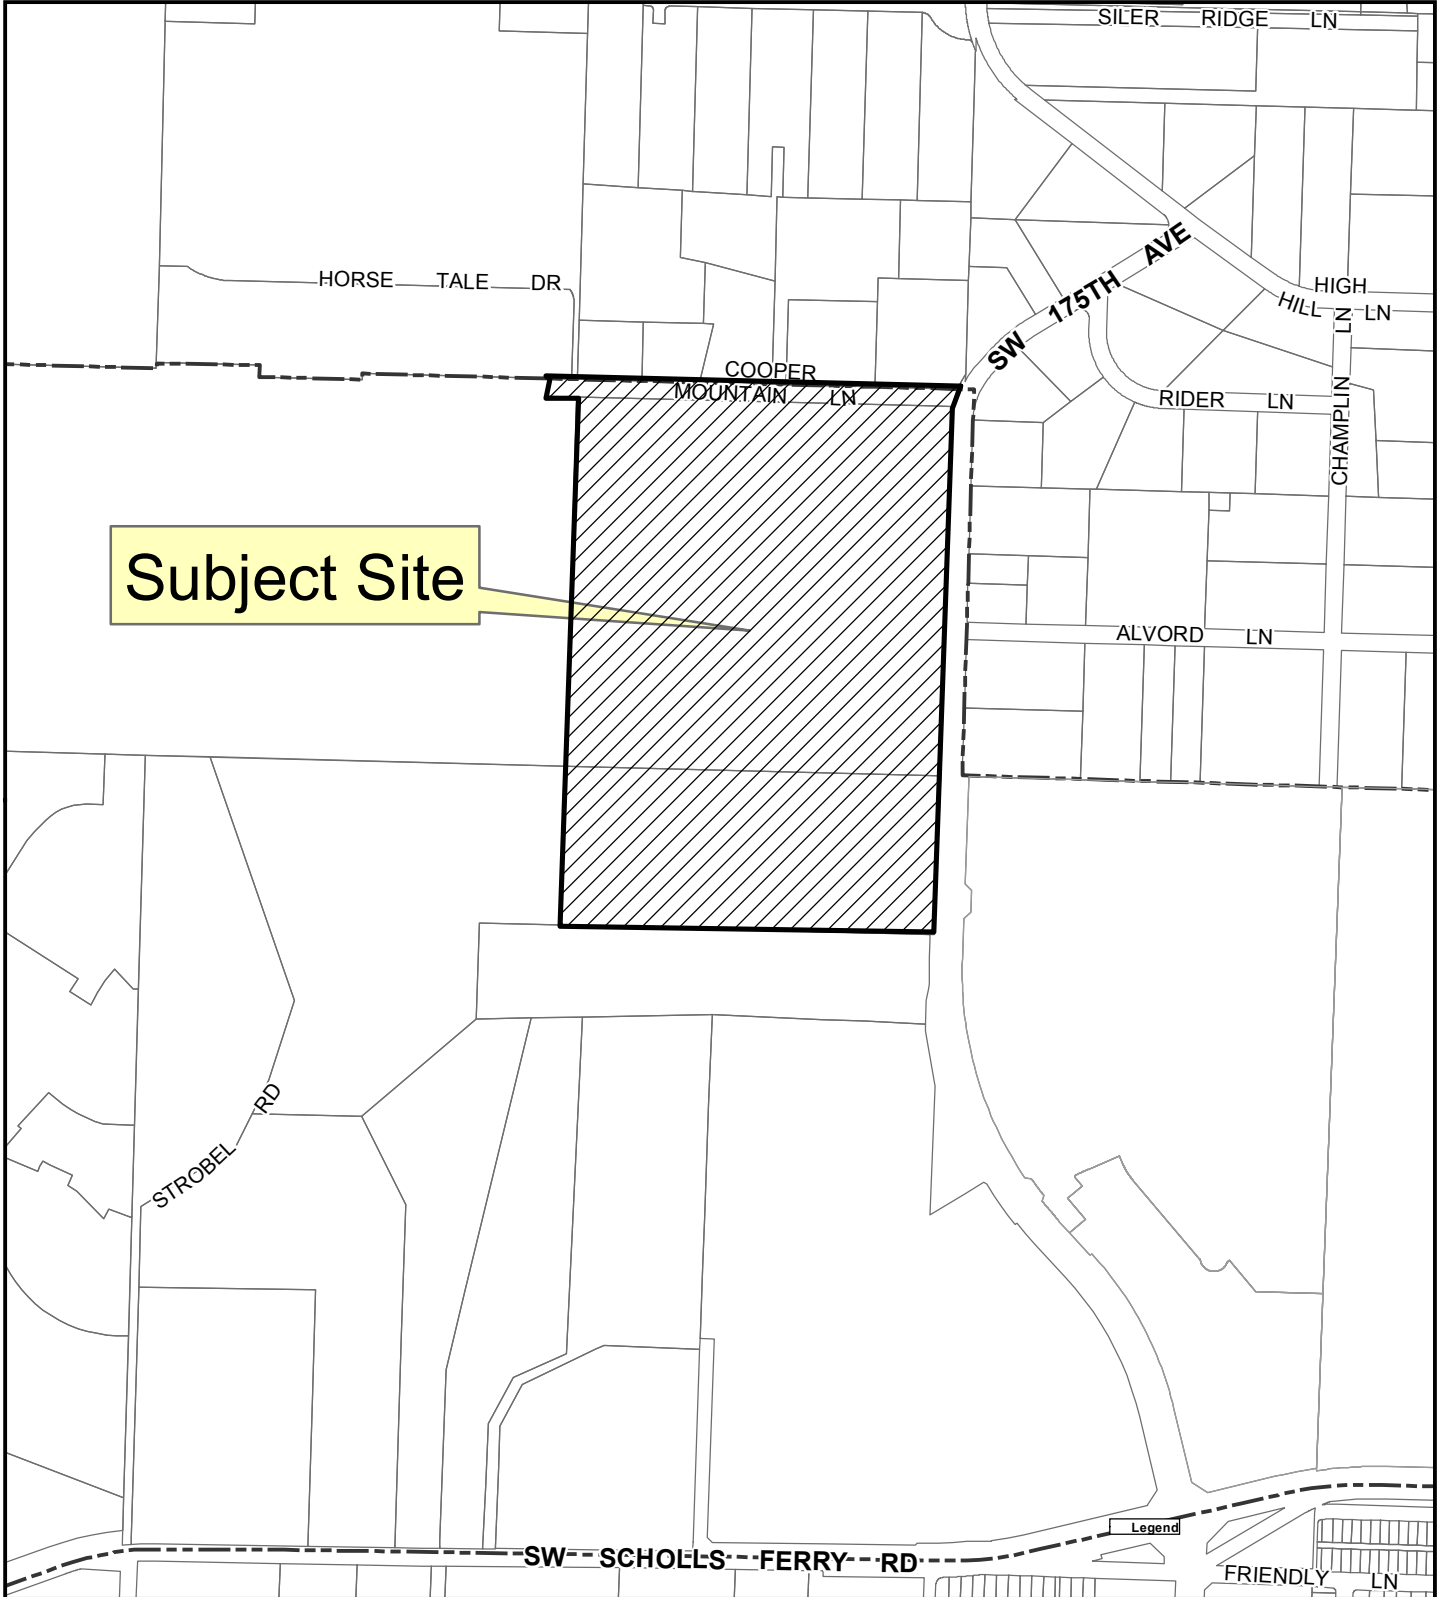

VICINITY MAP

Subject Site

THE VINEYARD AT COOPER MOUNTAIN PUD
(See Notice for File Numbers)

COMMUNITY DEVELOPMENT DEPARTMENT
Planning Division

8/30/2018

Tax Lot #'s
See Notice

Application #
See Notice