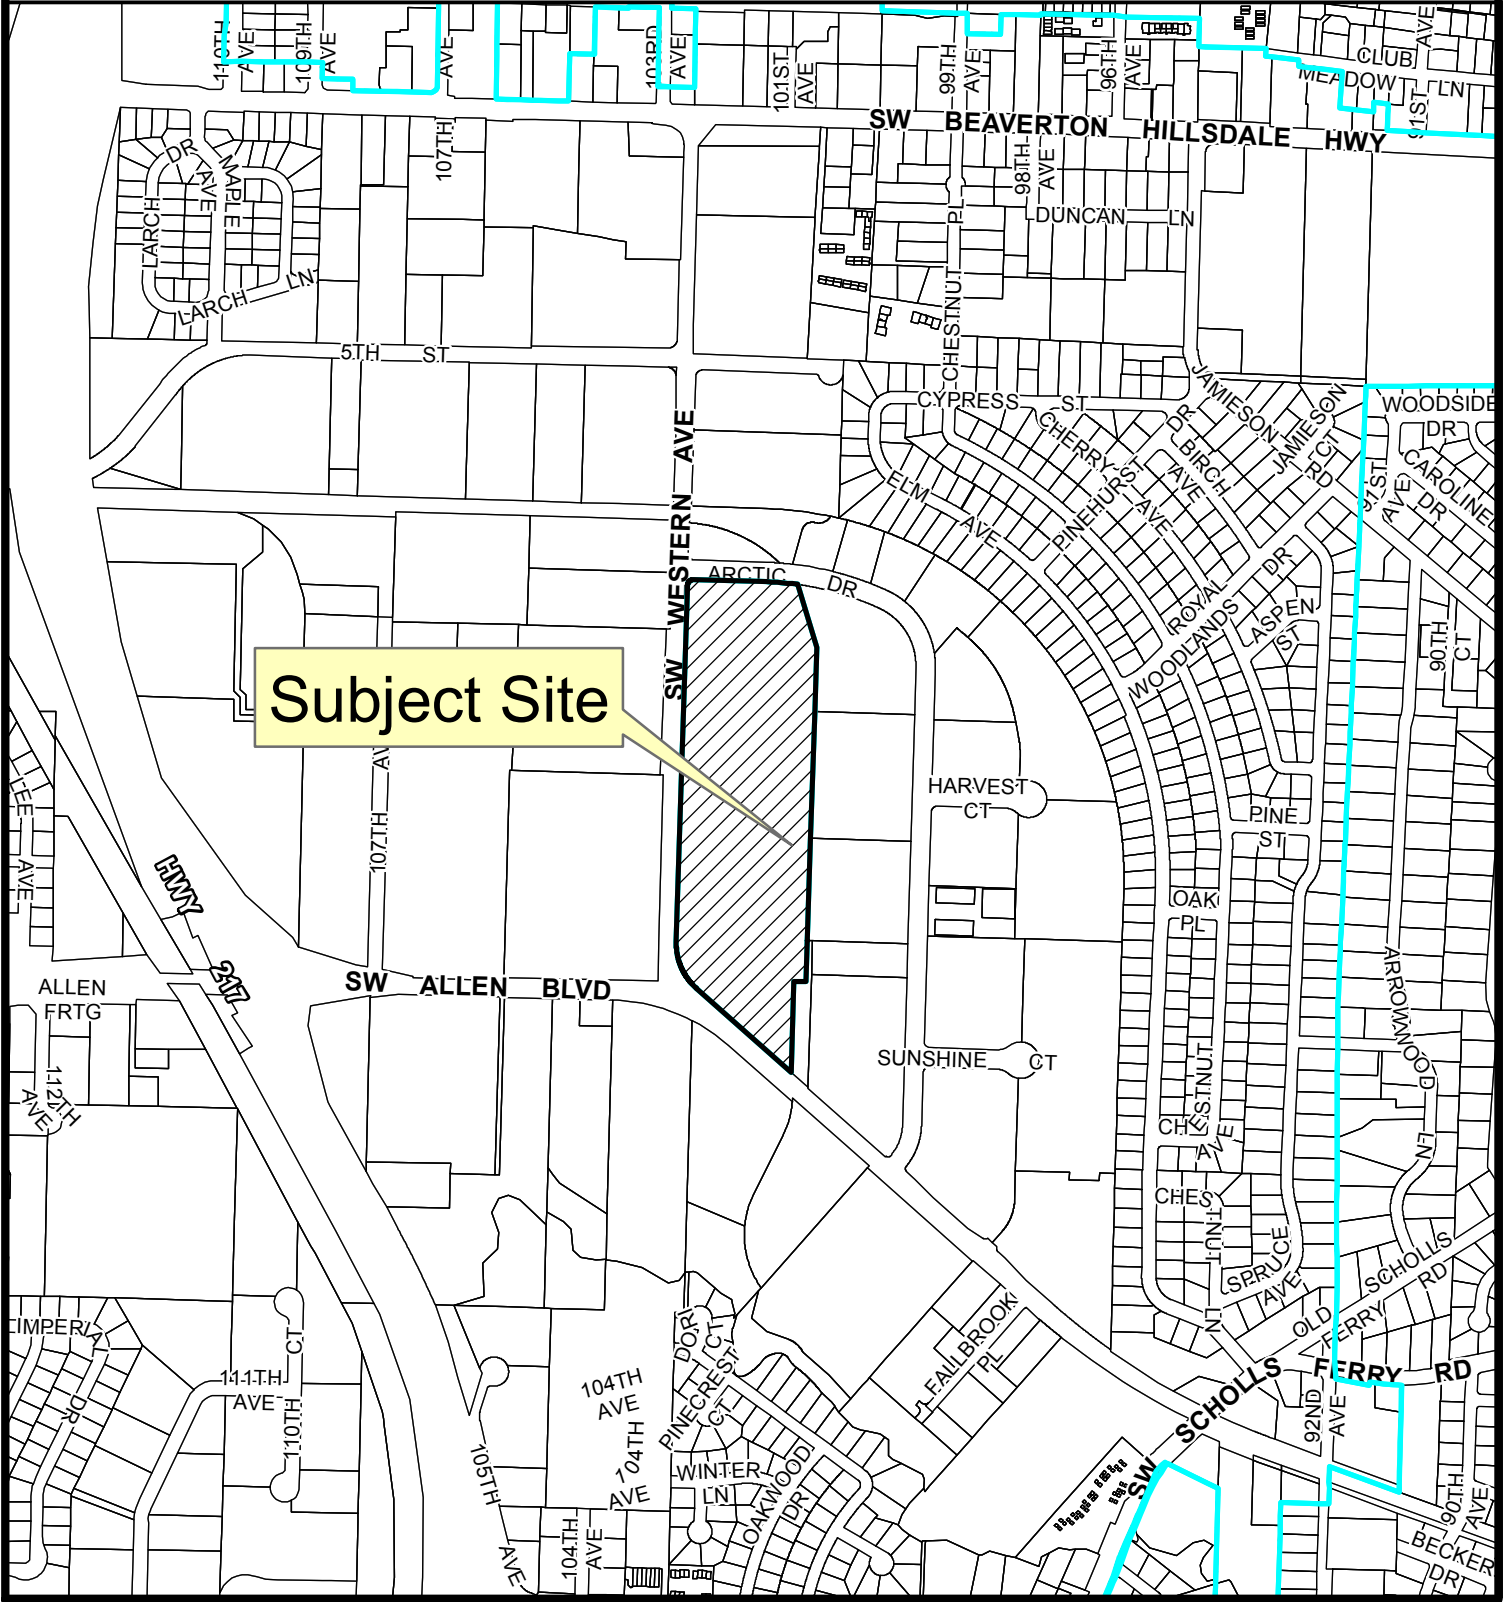

# VICINITY MAP

# EXHIBIT A

 <p>Beaverton OREGON <i>The Best of Oregon</i></p>	<p>INTERNATIONAL PAPER SIGNIFICANT GROVE TREE REMOVAL TP2016-0009</p>	<p>09/08/2016 Tax Lot # 1S114CD01200</p>	
	<p>COMMUNITY DEVELOPMENT DEPARTMENT Current Planning Division</p>	<p>5570 SW WESTERN AVE.</p>	