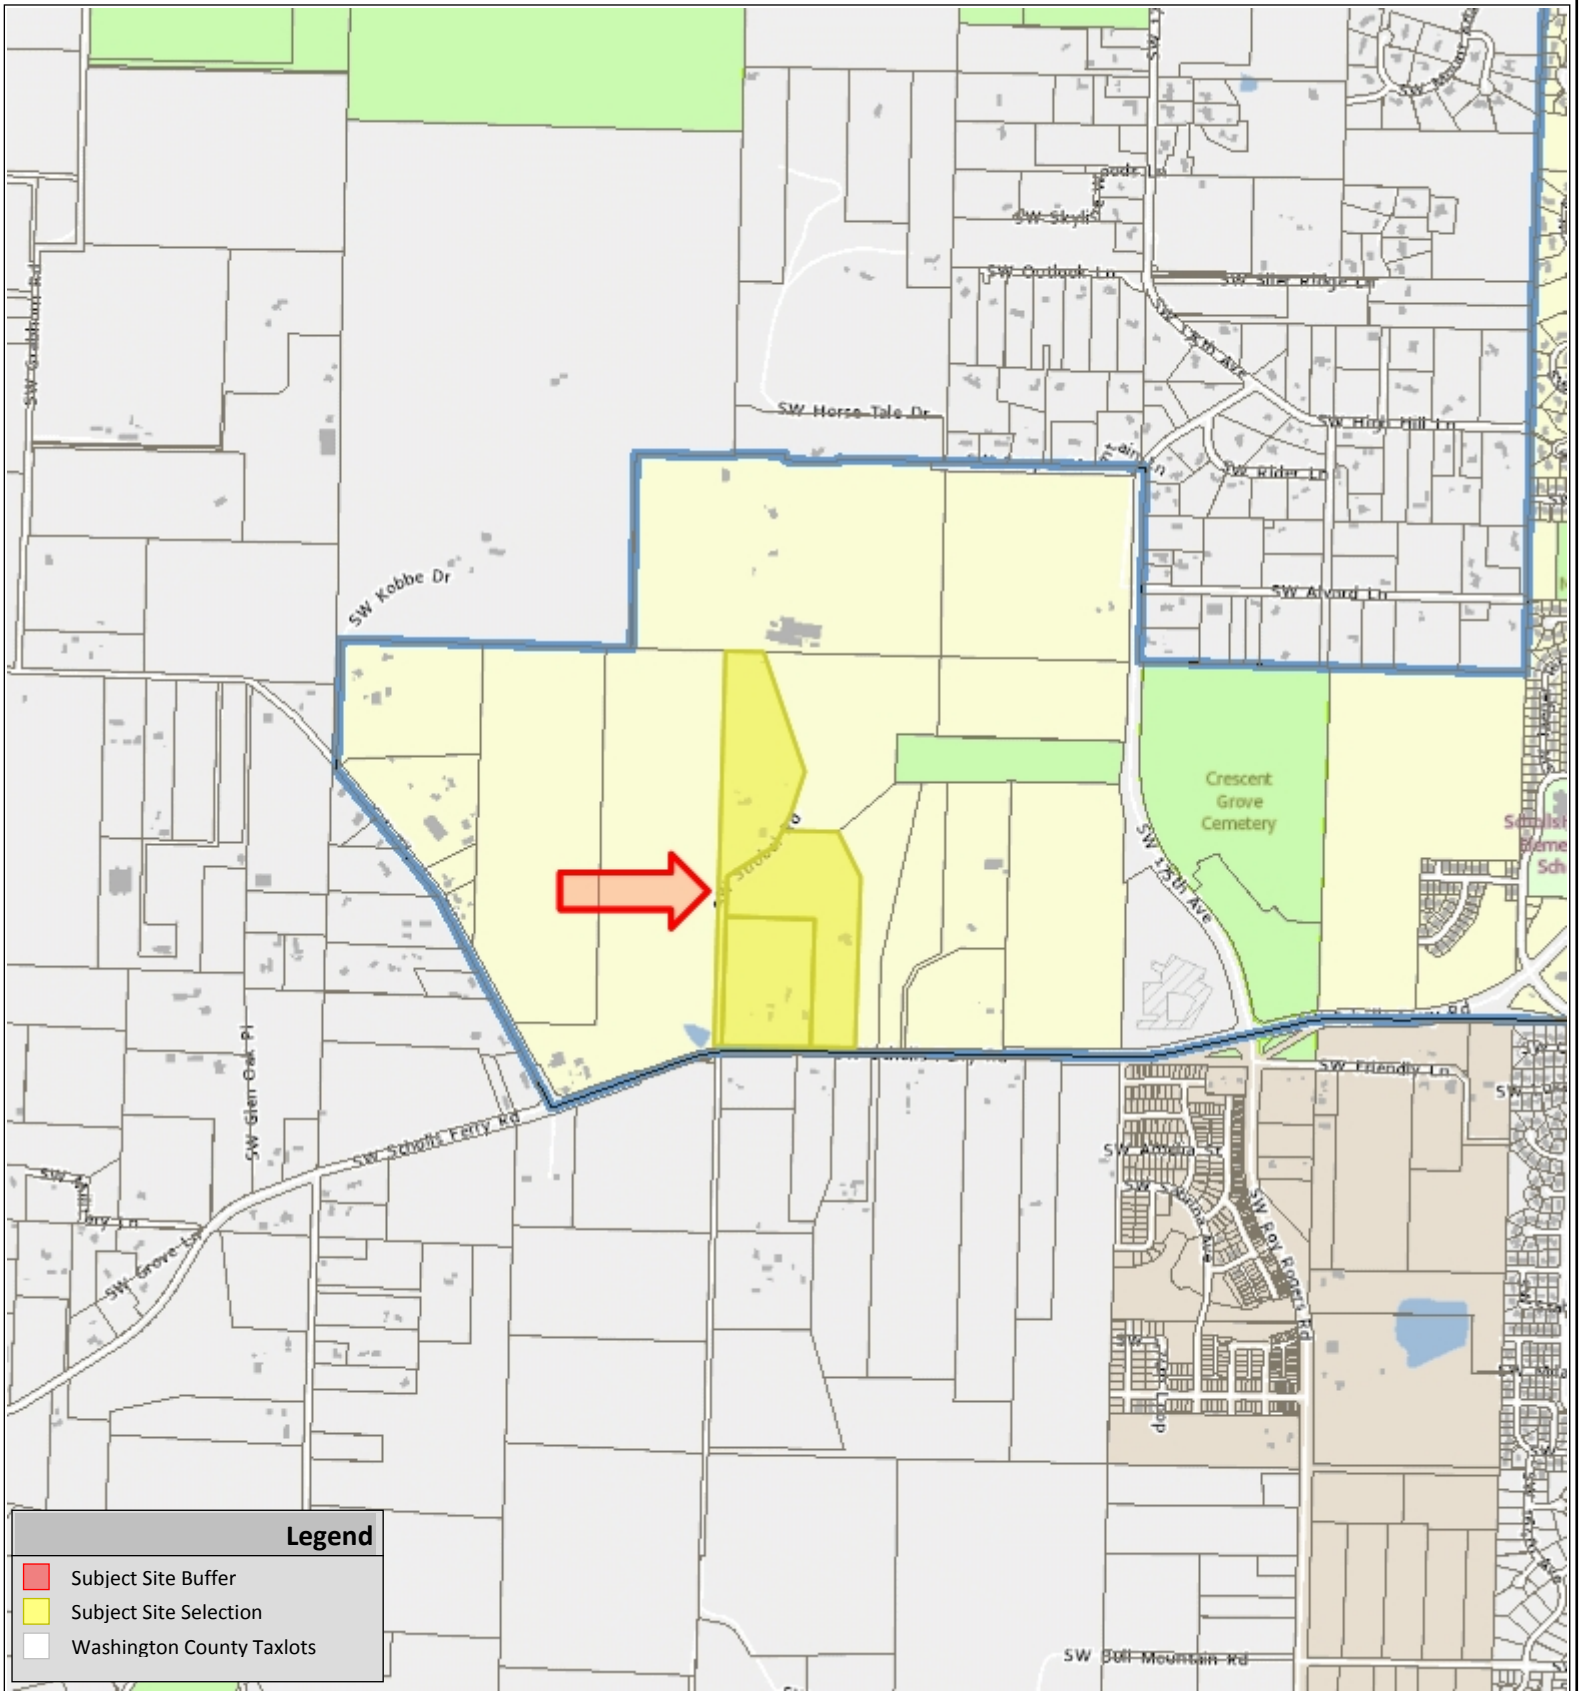

VICINITY MAP

THE RIDGE AT SOUTH COOPER MOUNTAIN
CPA2017-0002 / ZMA2017-0002 / LD2017-0002 /
CU2017-0003 / DR2017-0010 / TP2017-0005
COMMUNITY DEVELOPMENT DEPARTMENT
Planning Division

The information supplied in this application represents the best data available at the time of publication. City of Beaverton GIS makes no claims, representations, or warranties as to its accuracy or completeness.

05/11/2017
Taxlot No:
 2S1060000600
 2S1060000500
 2S1060000301

Application #
 See Notice