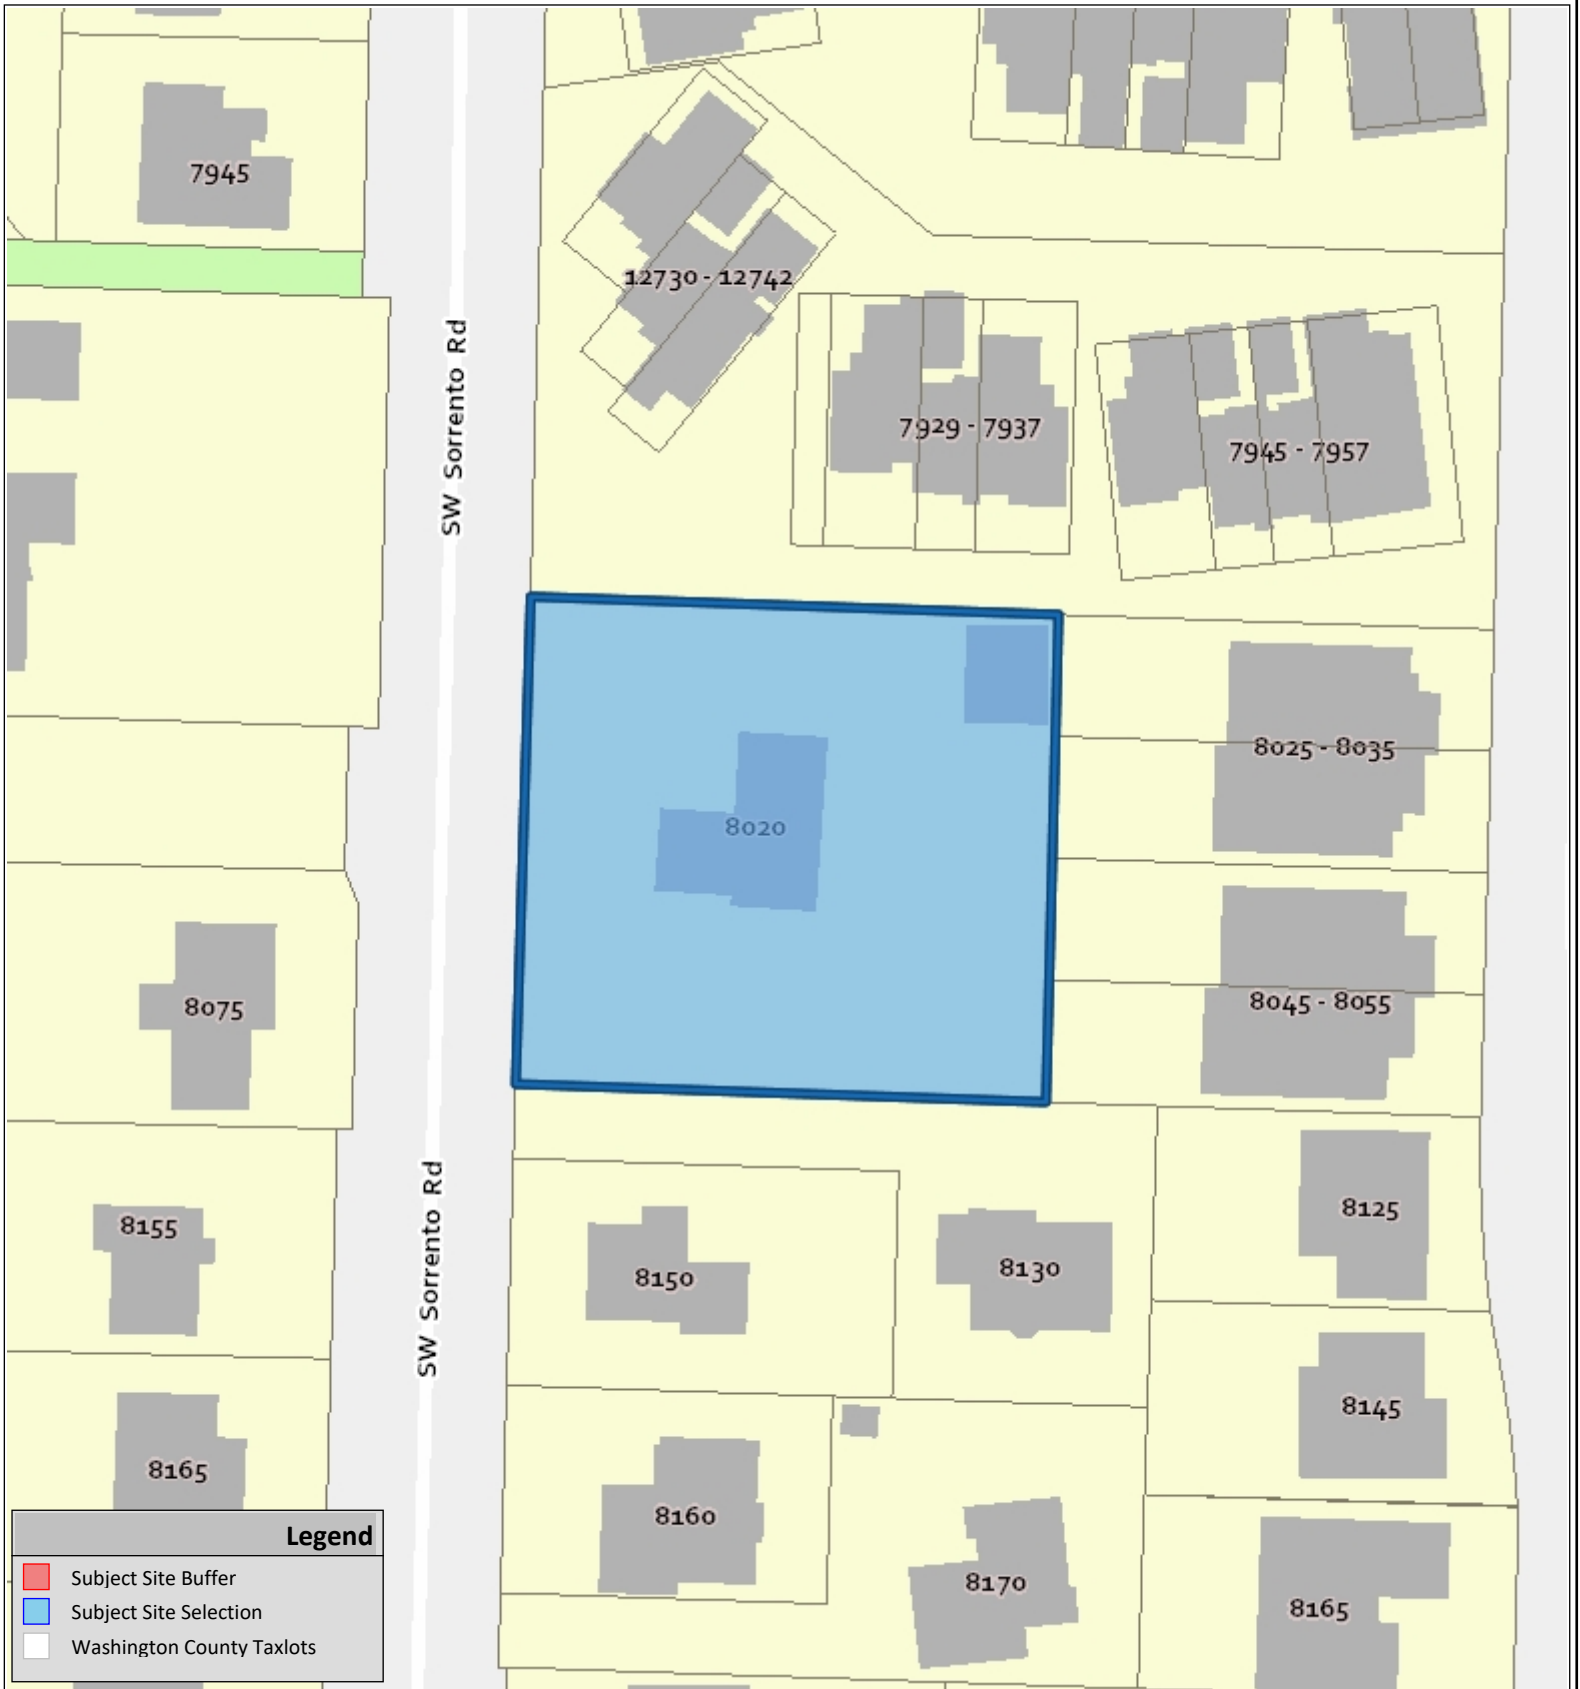

VICINITY MAP

Legend

- Subject Site Buffer
- Subject Site Selection
- Washington County Taxlots

SORRENTO 3-LOT PARTITION
 ADJ2019-0013/ADJ2019-0014/LD2019-0016/SDM2019-0010/TP2019-0009

COMMUNITY DEVELOPMENT DEPARTMENT
 Planning Division

The information supplied in this application represents the best data available at the time of publication. City of Beaverton GIS makes no claims, representations, or warranties as to its accuracy or completeness.

12/04/2019

Taxlot No:
1S128AA00101

N
↑

Application #
See Notice