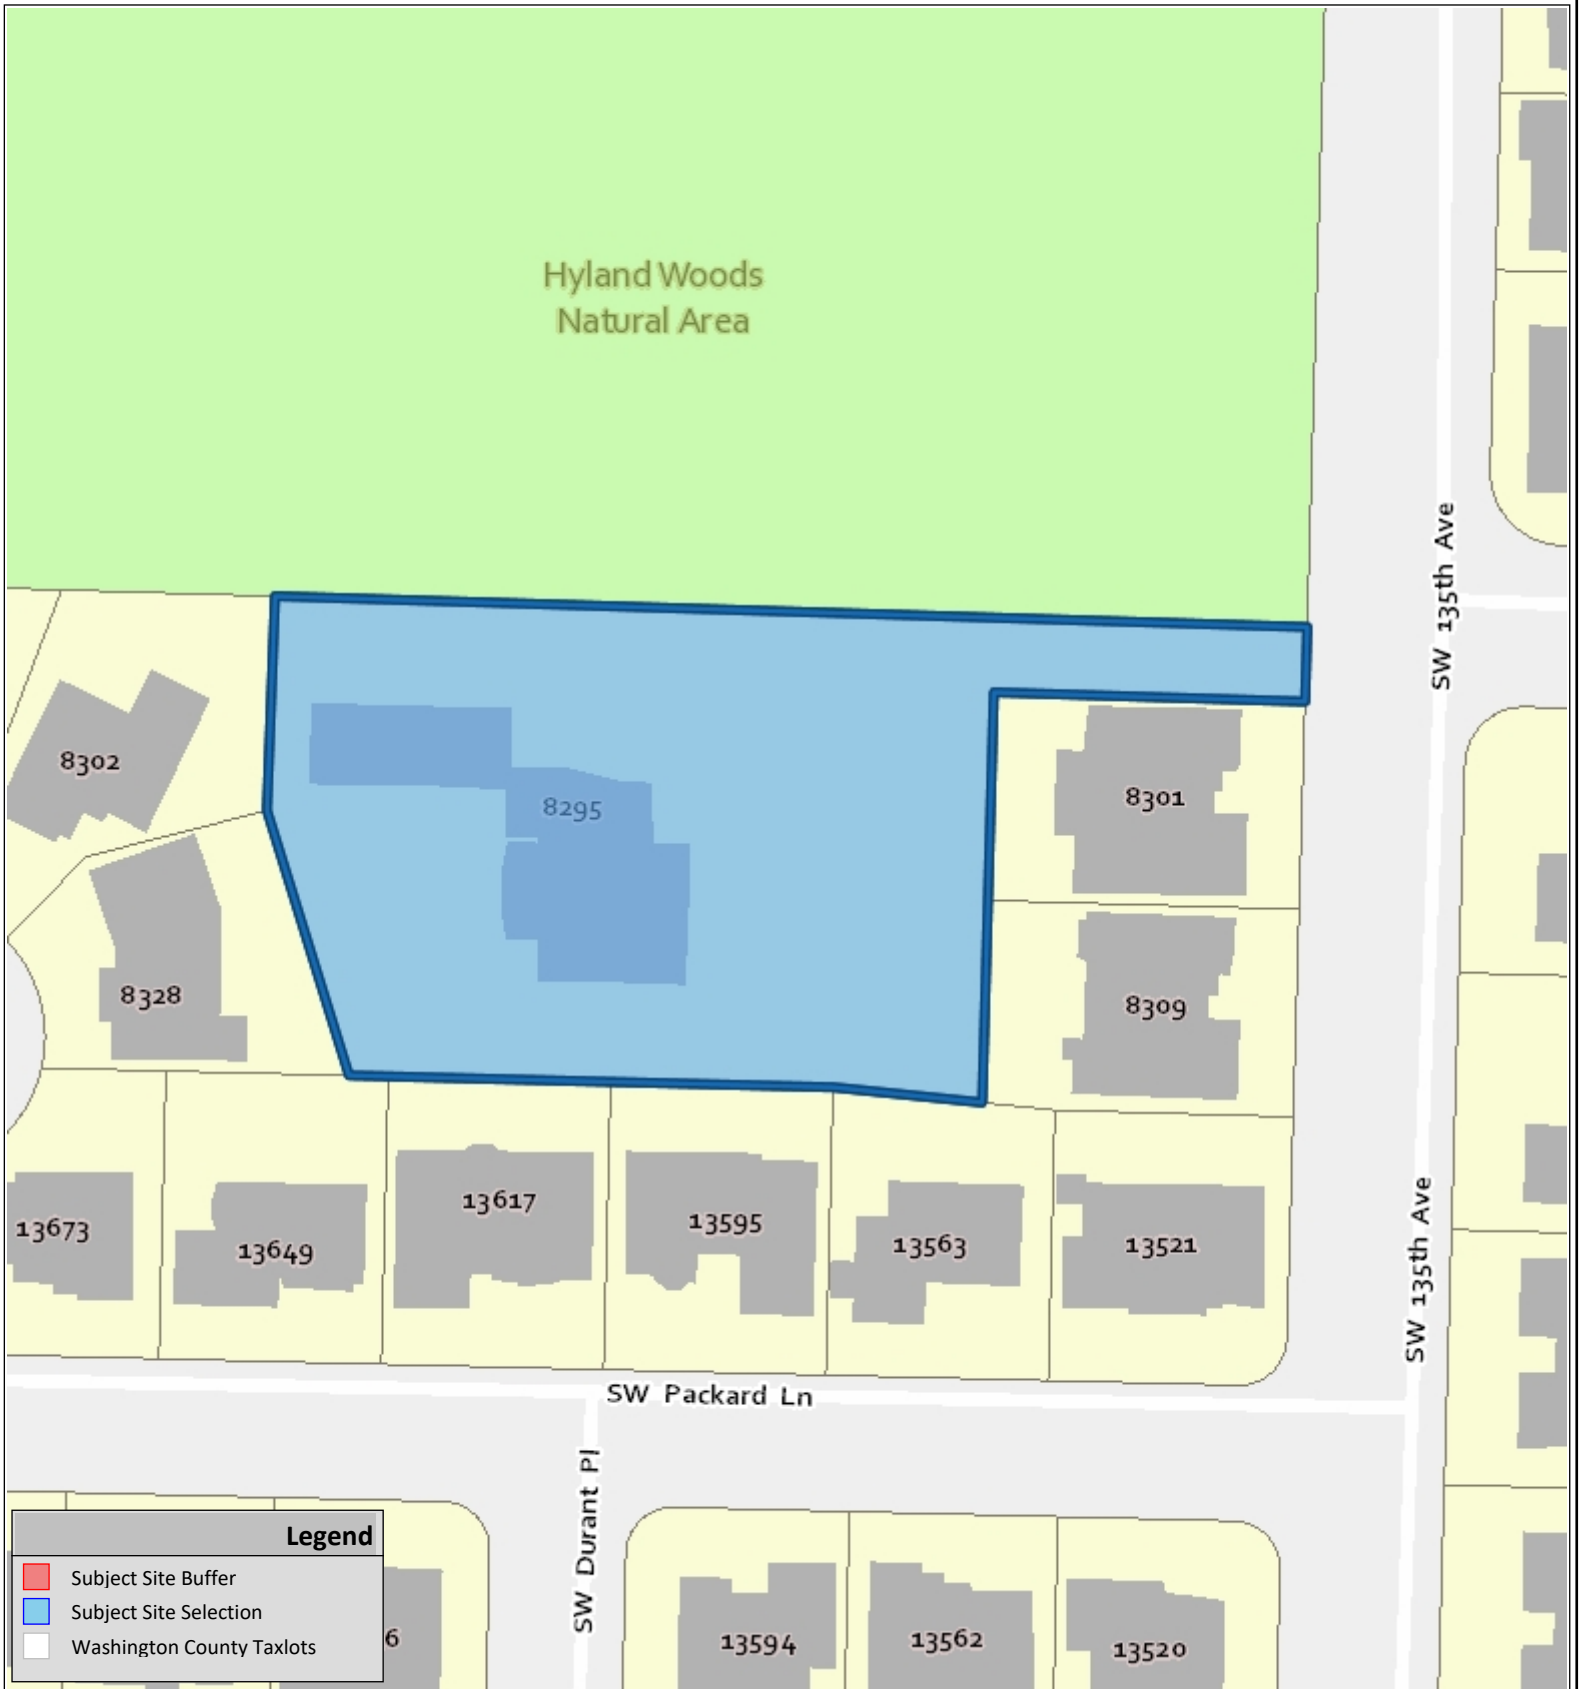

VICINITY MAP

Legend

- Subject Site Buffer
- Subject Site Selection
- Washington County Taxlots

SIMPSON TREE PLAN TP2019-0014

COMMUNITY DEVELOPMENT DEPARTMENT
Planning Division

The information supplied in this application represents the best data available at the time of publication. City of Beaverton GIS makes no claims, representations, or warranties as to its accuracy or completeness.

12/05/2019

Taxlot No:
1S128BA07800

N
↑

Application #
See Notice