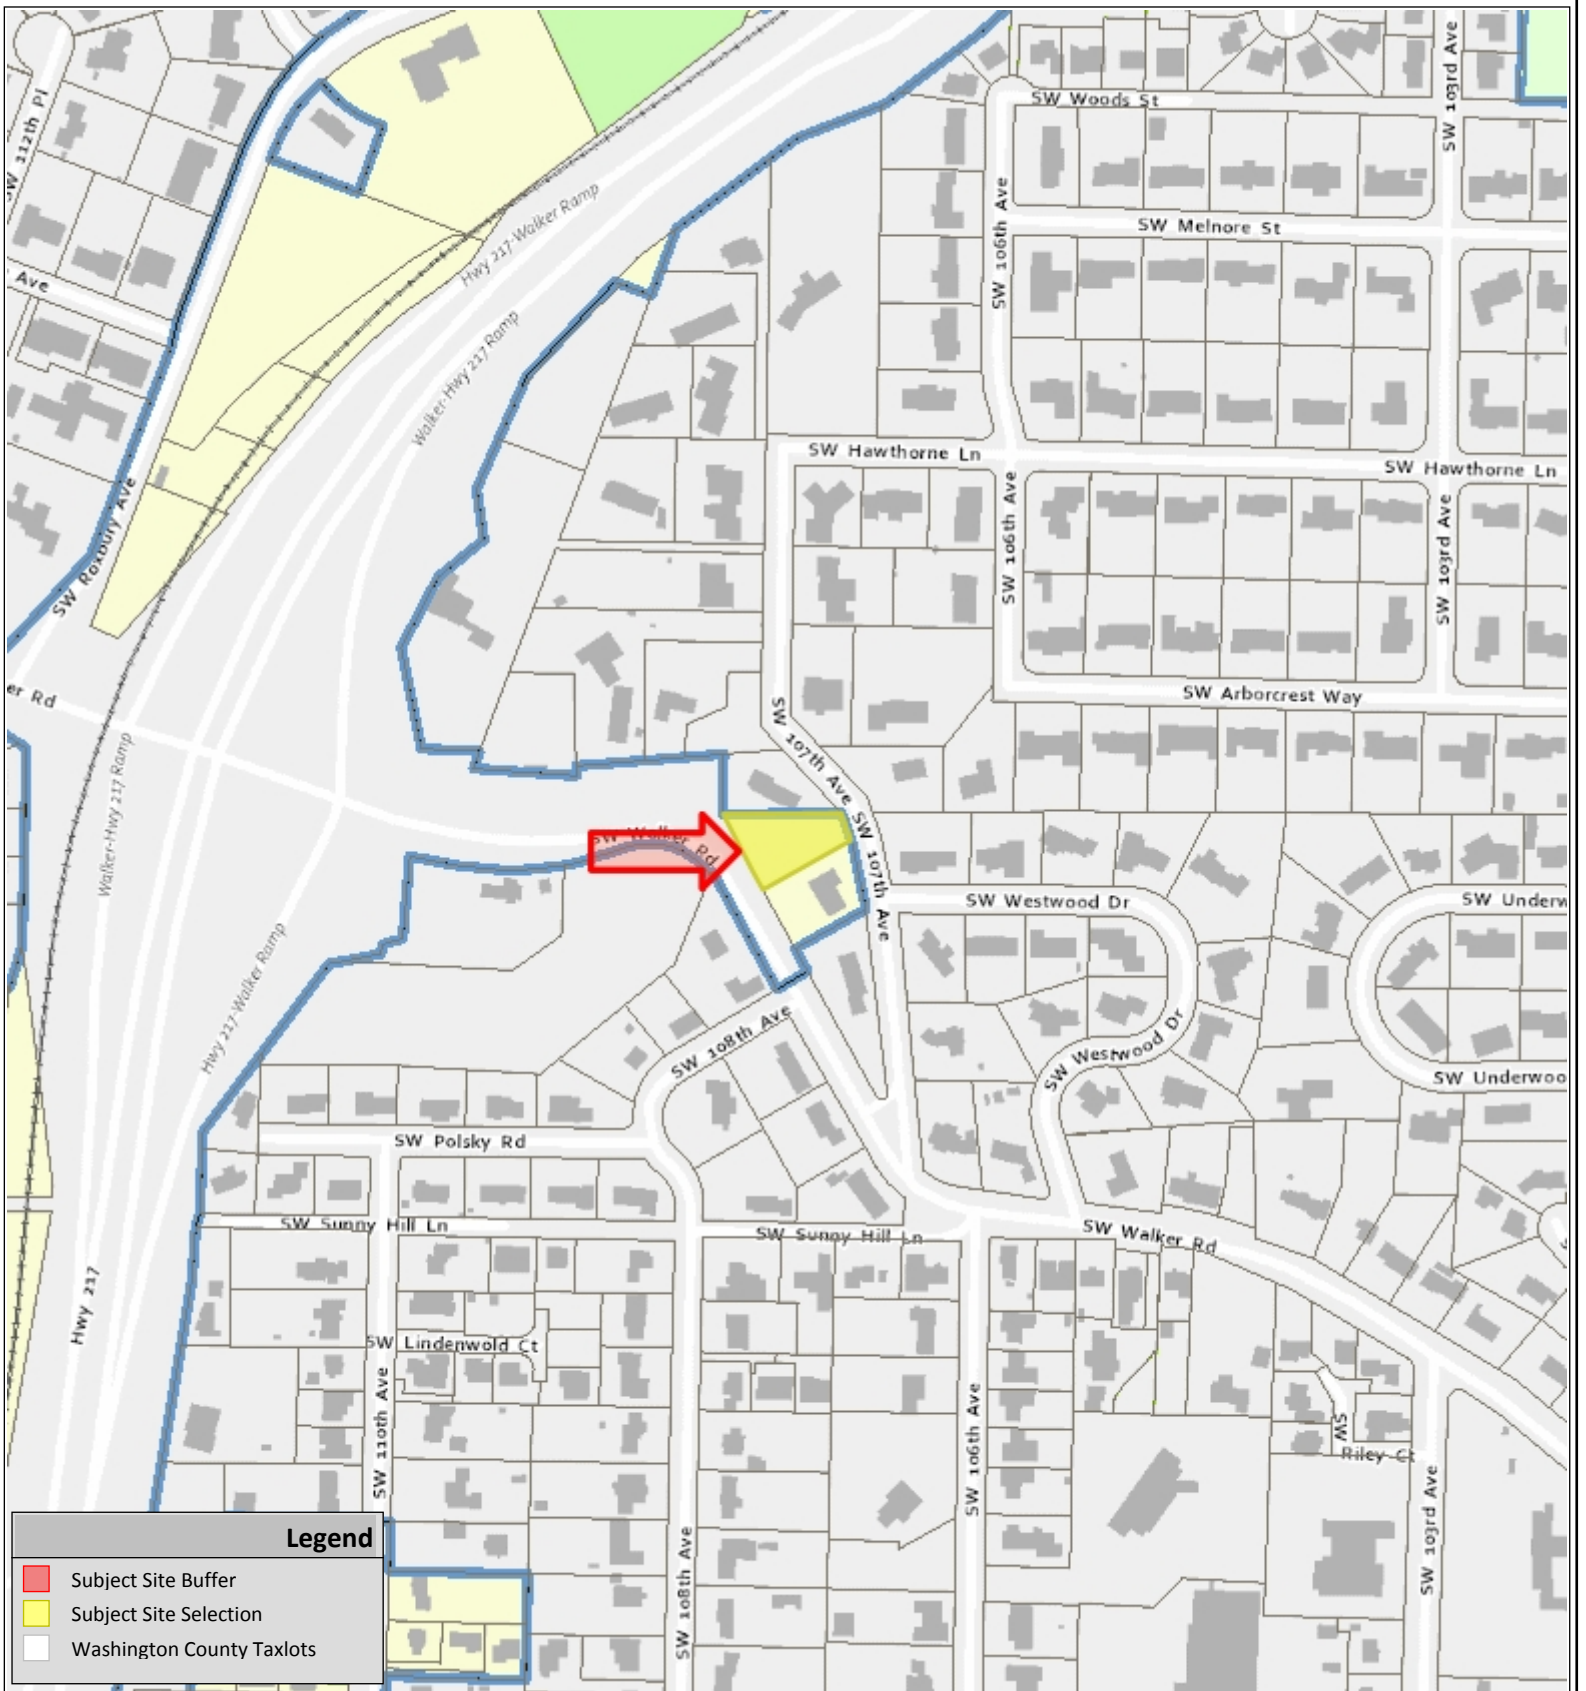

# VICINITY MAP

# EXHIBIT A

**SILVER SPRINGS TREE REMOVAL TP2017-0004**

COMMUNITY DEVELOPMENT DEPARTMENT  
Planning Division

The information supplied in this application represents the best data available at the time of publication. City of Beaverton GIS makes no claims, representations, or warranties as to its accuracy or completeness.

**05/25/2017**

Taxlot No:  
N/A