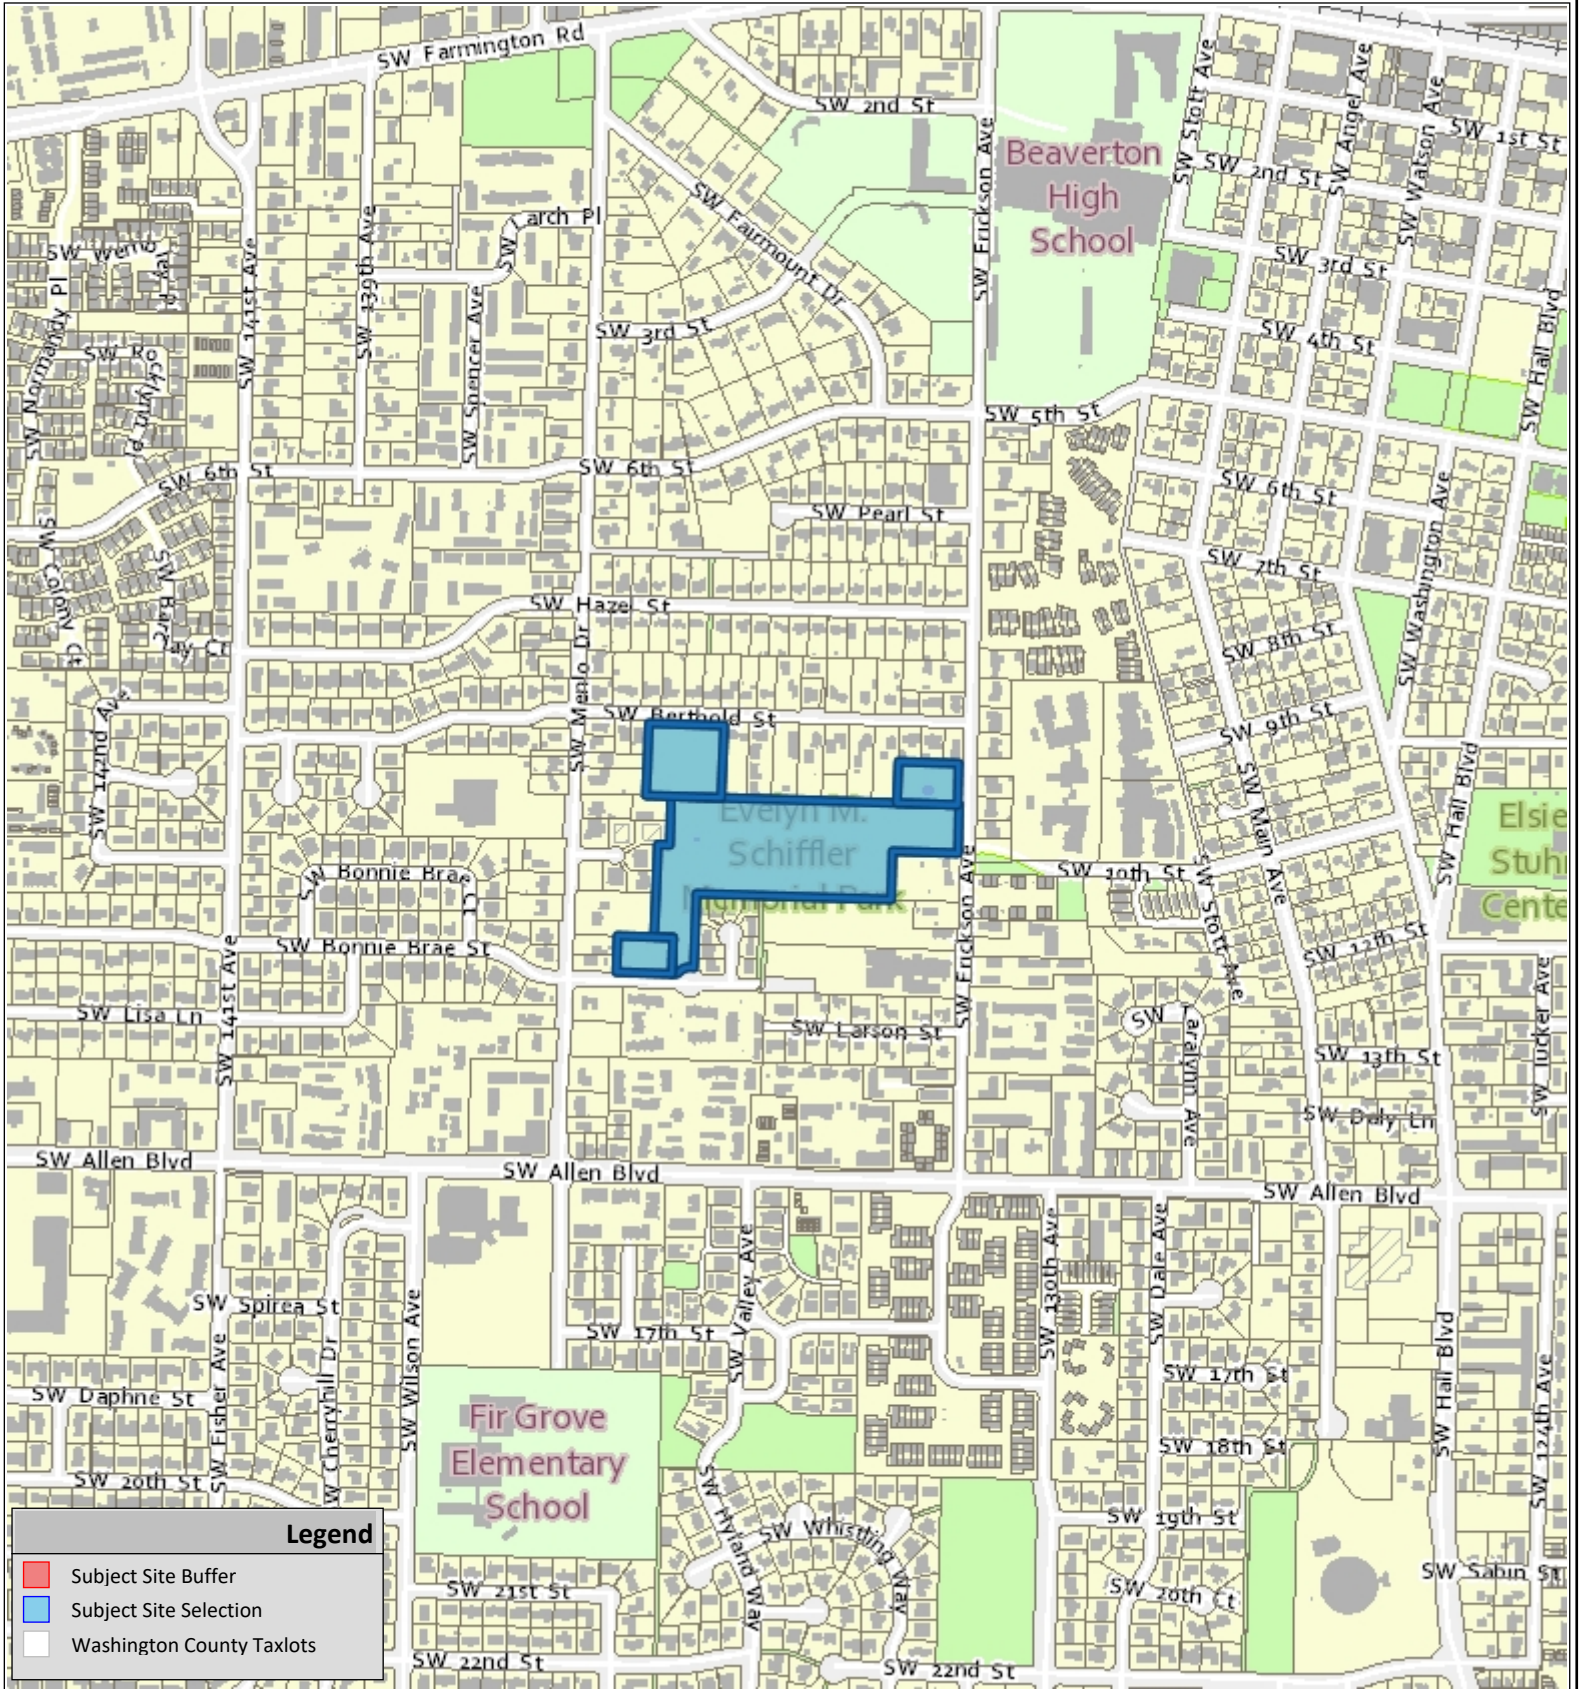

# VICINITY MAP

SCHIFFLER PARK DOG RUN CU2019-0009/DR2019-0189/DI2019-0004

COMMUNITY DEVELOPMENT DEPARTMENT  
Planning Division

The information supplied in this application represents the best data available at the time of publication. City of Beaverton GIS makes no claims, representations, or warranties as to its accuracy or completeness.

12/27/2019  
Taxlot No:  
15116DC05100  
15116DC01100  
15116DC00400  
15116DC02202