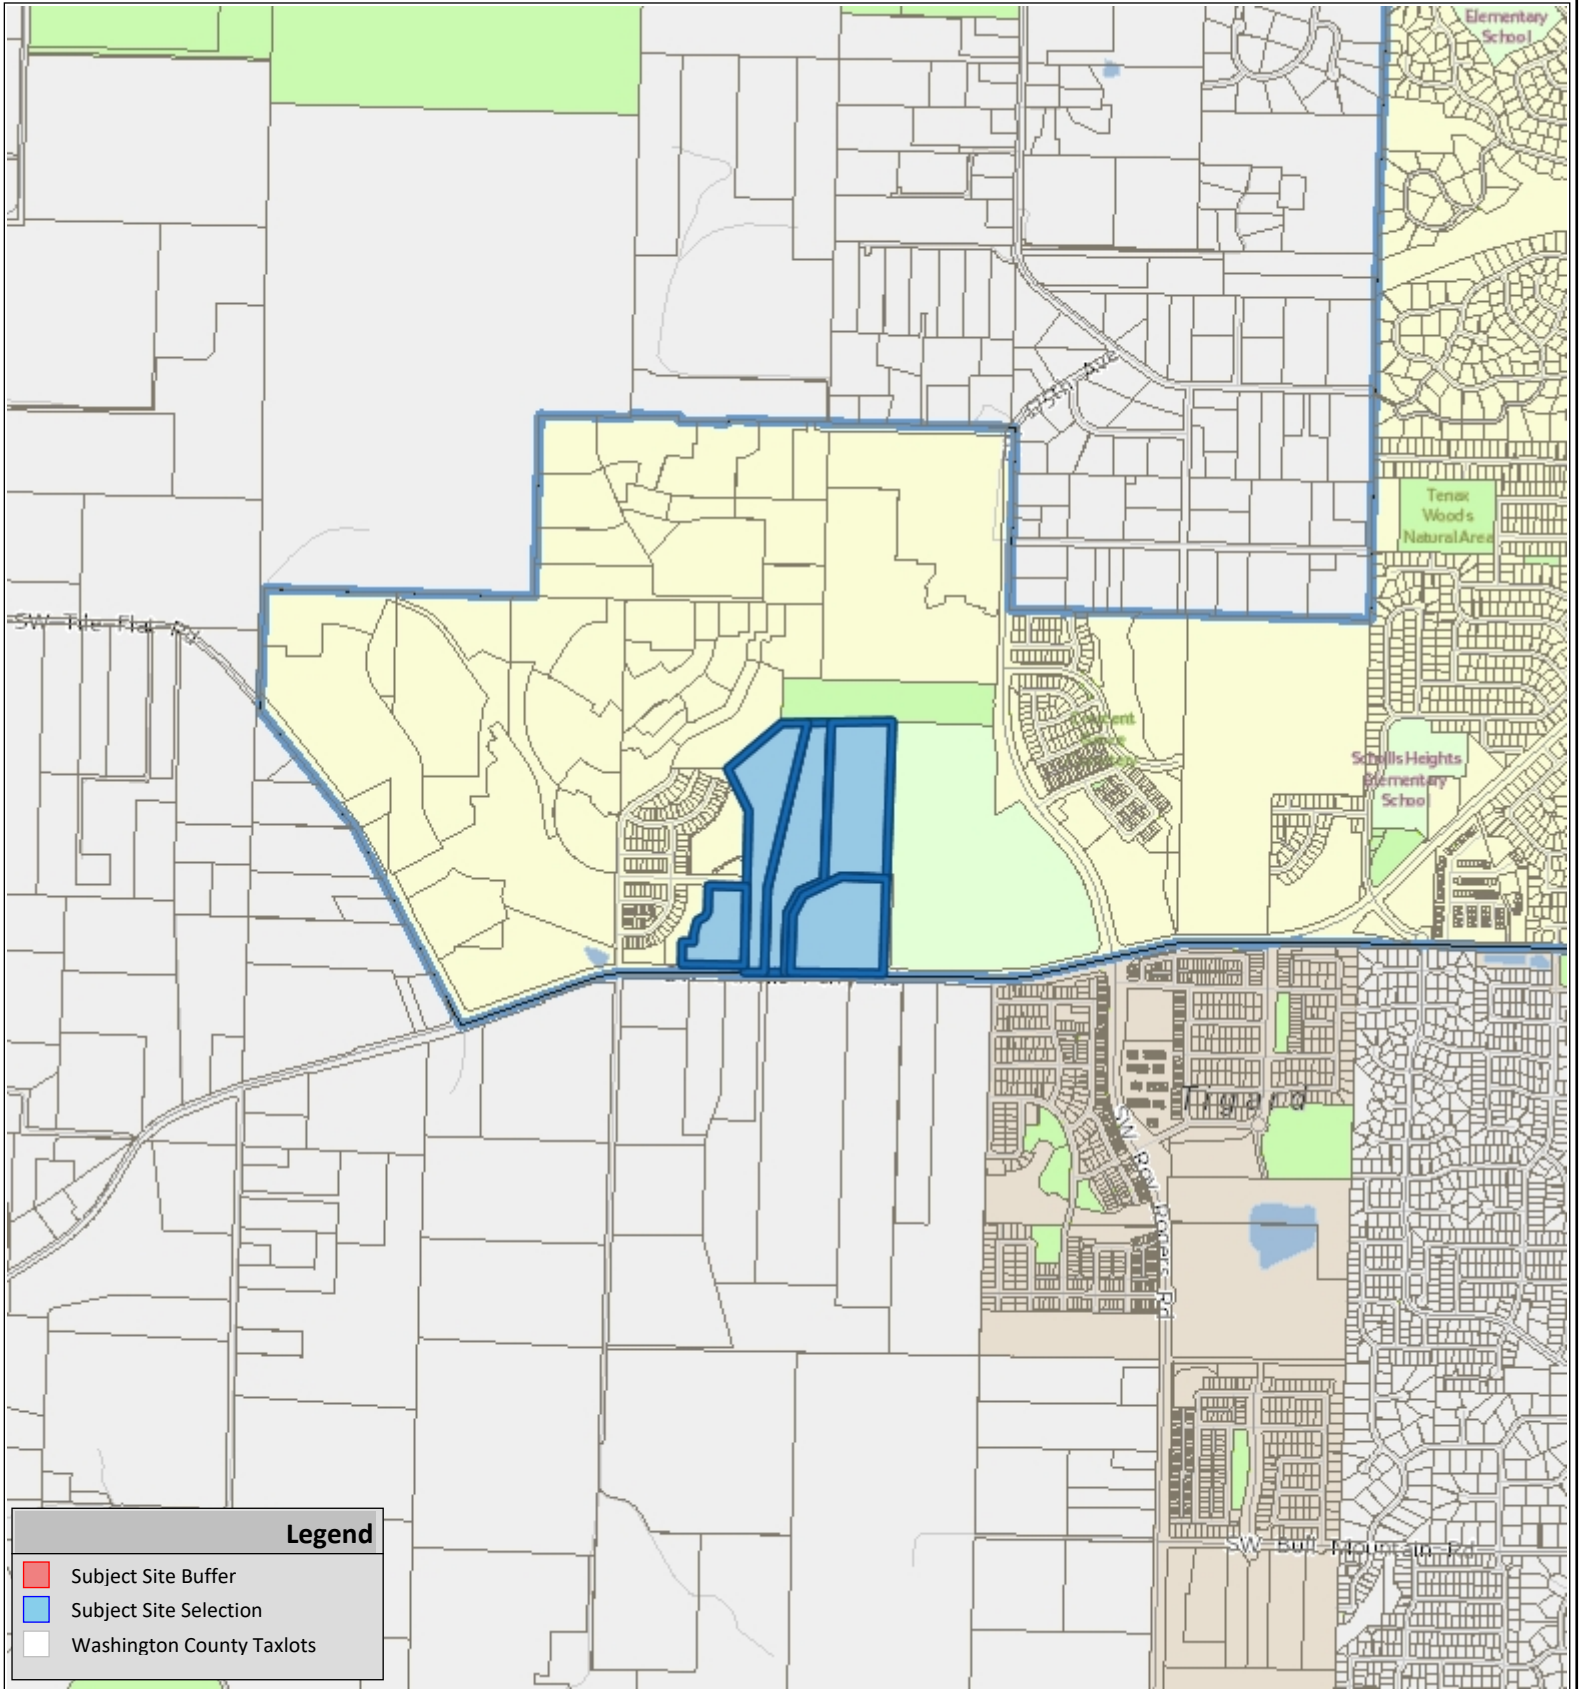

VICINITY MAP

Legend

- Subject Site Buffer
- Subject Site Selection
- Washington County Taxlots

SOUTH COOPER MOUNTAIN BLACKBIRD FARMS -
 CPA2020-0008/CU2020-0008/CU2020-0009/DR2020-0136/DR2020-0137/DR2020-0138/DR2021-0044/LD2020-0014/LD2020-0015/PD2020-0007/TP2020-0009/TP2020-0010/ZMA2020-0008

COMMUNITY DEVELOPMENT DEPARTMENT
 Planning Division

The information supplied in this application represents the best data available at the time of publication. City of Beaverton GIS makes no claims, representations, or warranties as to its accuracy or completeness.

05/11/2021

Taxlot No:
 2S106B00200
 2S106B00203
 2S106B00204
 2S106B01100
 2S106B00500

N

Application #
See Notice