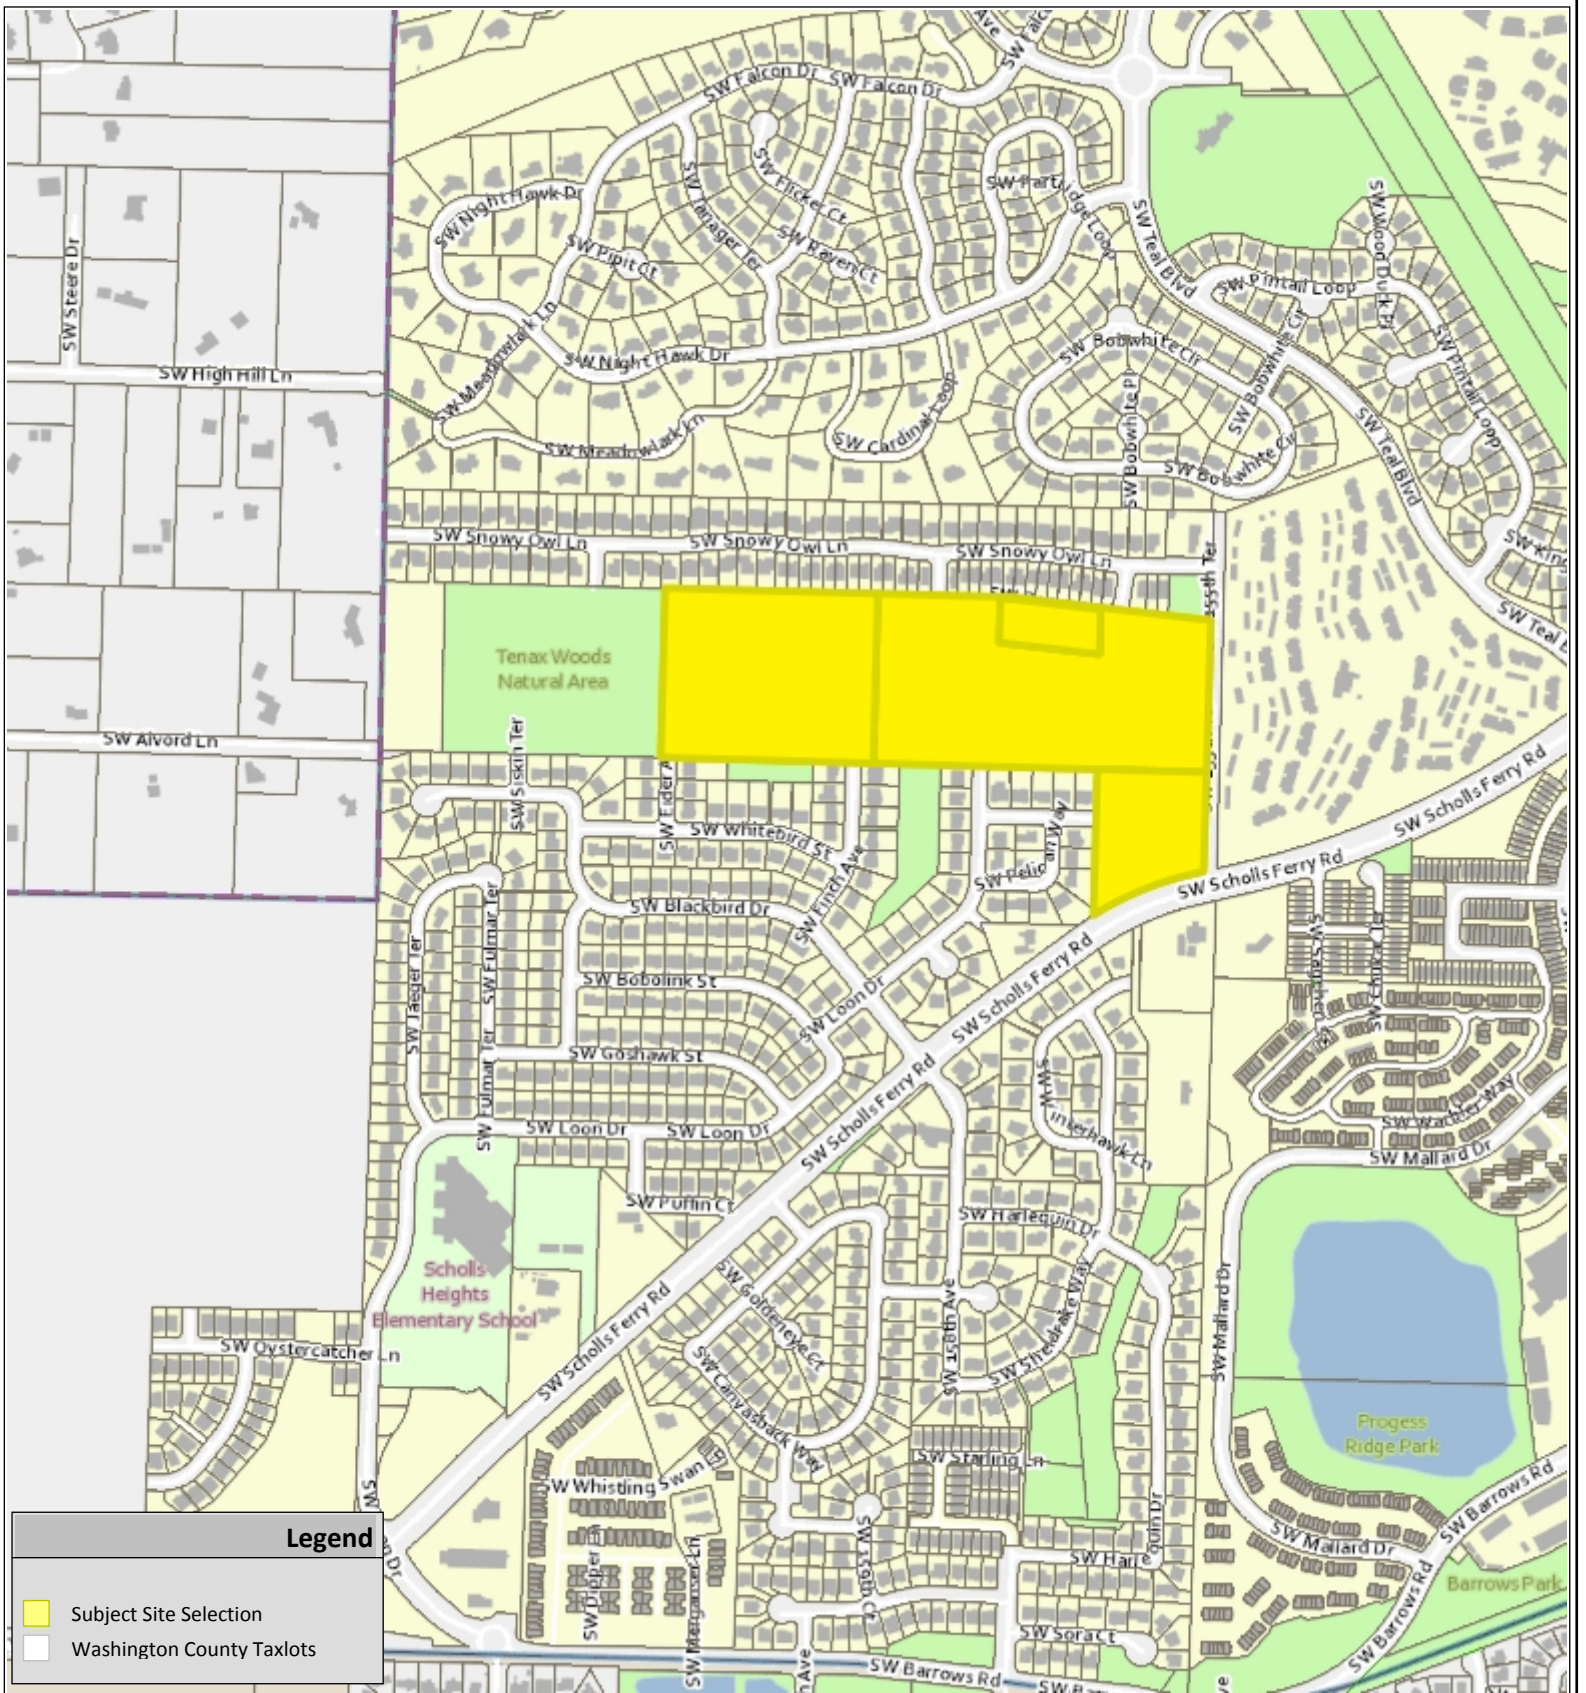

VICINITY MAP

EXHIBIT A

**RUSSELL PROPERTY SUBDIVISION LD2015-0021,
TP2015-0013**

**COMMUNITY DEVELOPMENT DEPARTMENT
Planning Division**

The information supplied in this application represents the best data available at the time of publication. City of Beaverton GIS makes no claims, representations, or warranties as to its accuracy or completeness.

12/18/2015

Taxlot No:
15132CD09000
15132CD09100
15132CD08900
15132CC11900

N

Application #
See Notice