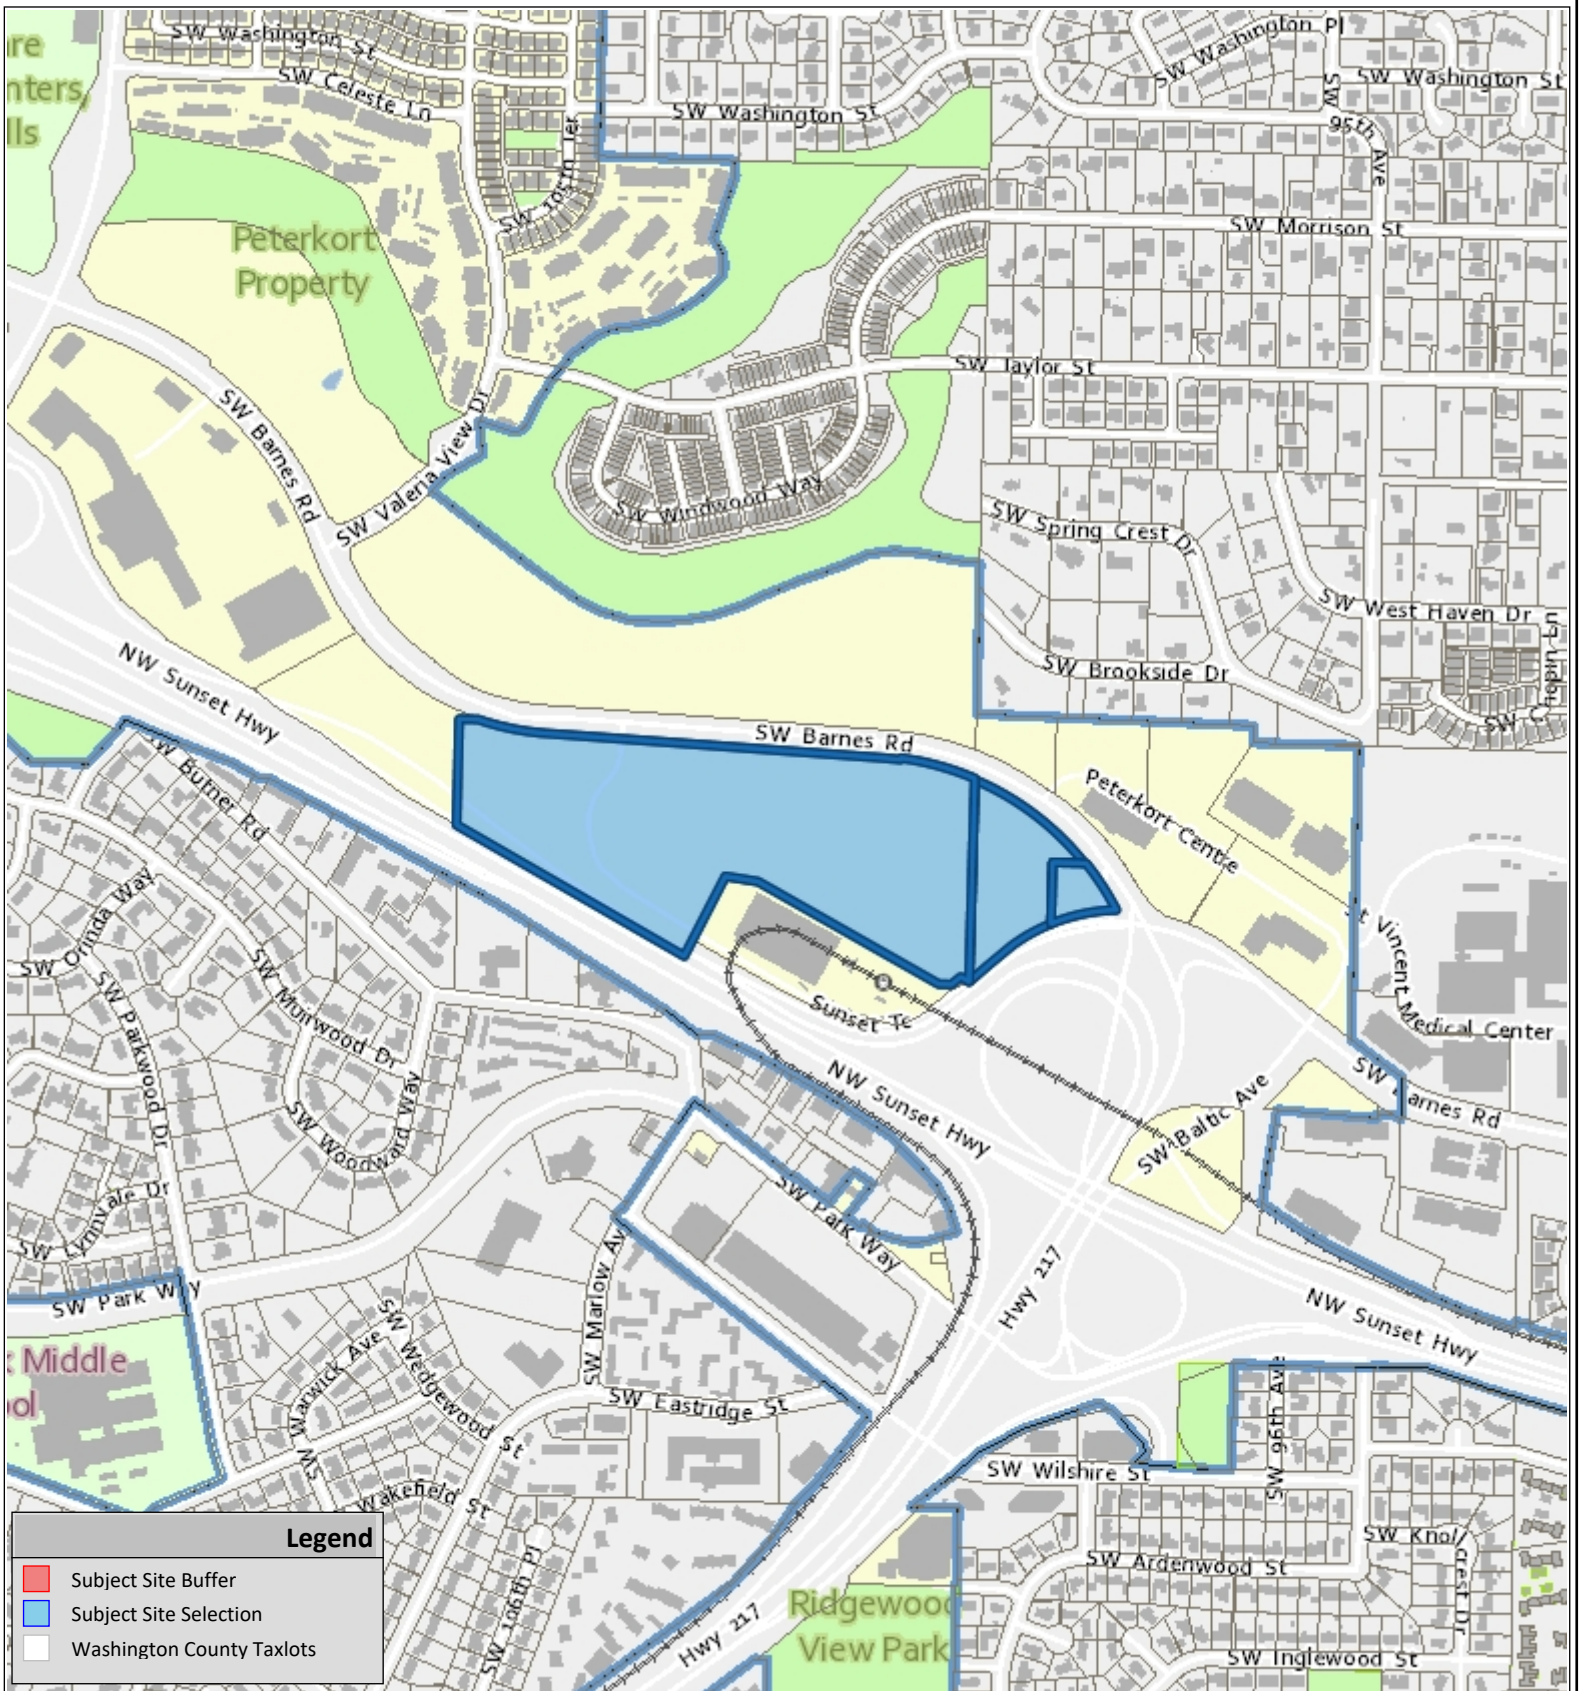

VICINITY MAP

Legend

- Subject Site Buffer
- Subject Site Selection
- Washington County Taxlots

PETERKORT SUNSET SUBDIVISION TIME EXTENSION EXT2020-0006

COMMUNITY DEVELOPMENT DEPARTMENT
Planning Division

The information supplied in this application represents the best data available at the time of publication. City of Beaverton GIS makes no claims, representations, or warranties as to its accuracy or completeness.

01/12/2021

Taxlot No:
 1S102CA00500
 1S102CB00100
 1S102CA00600

N

Application #
 See Notice