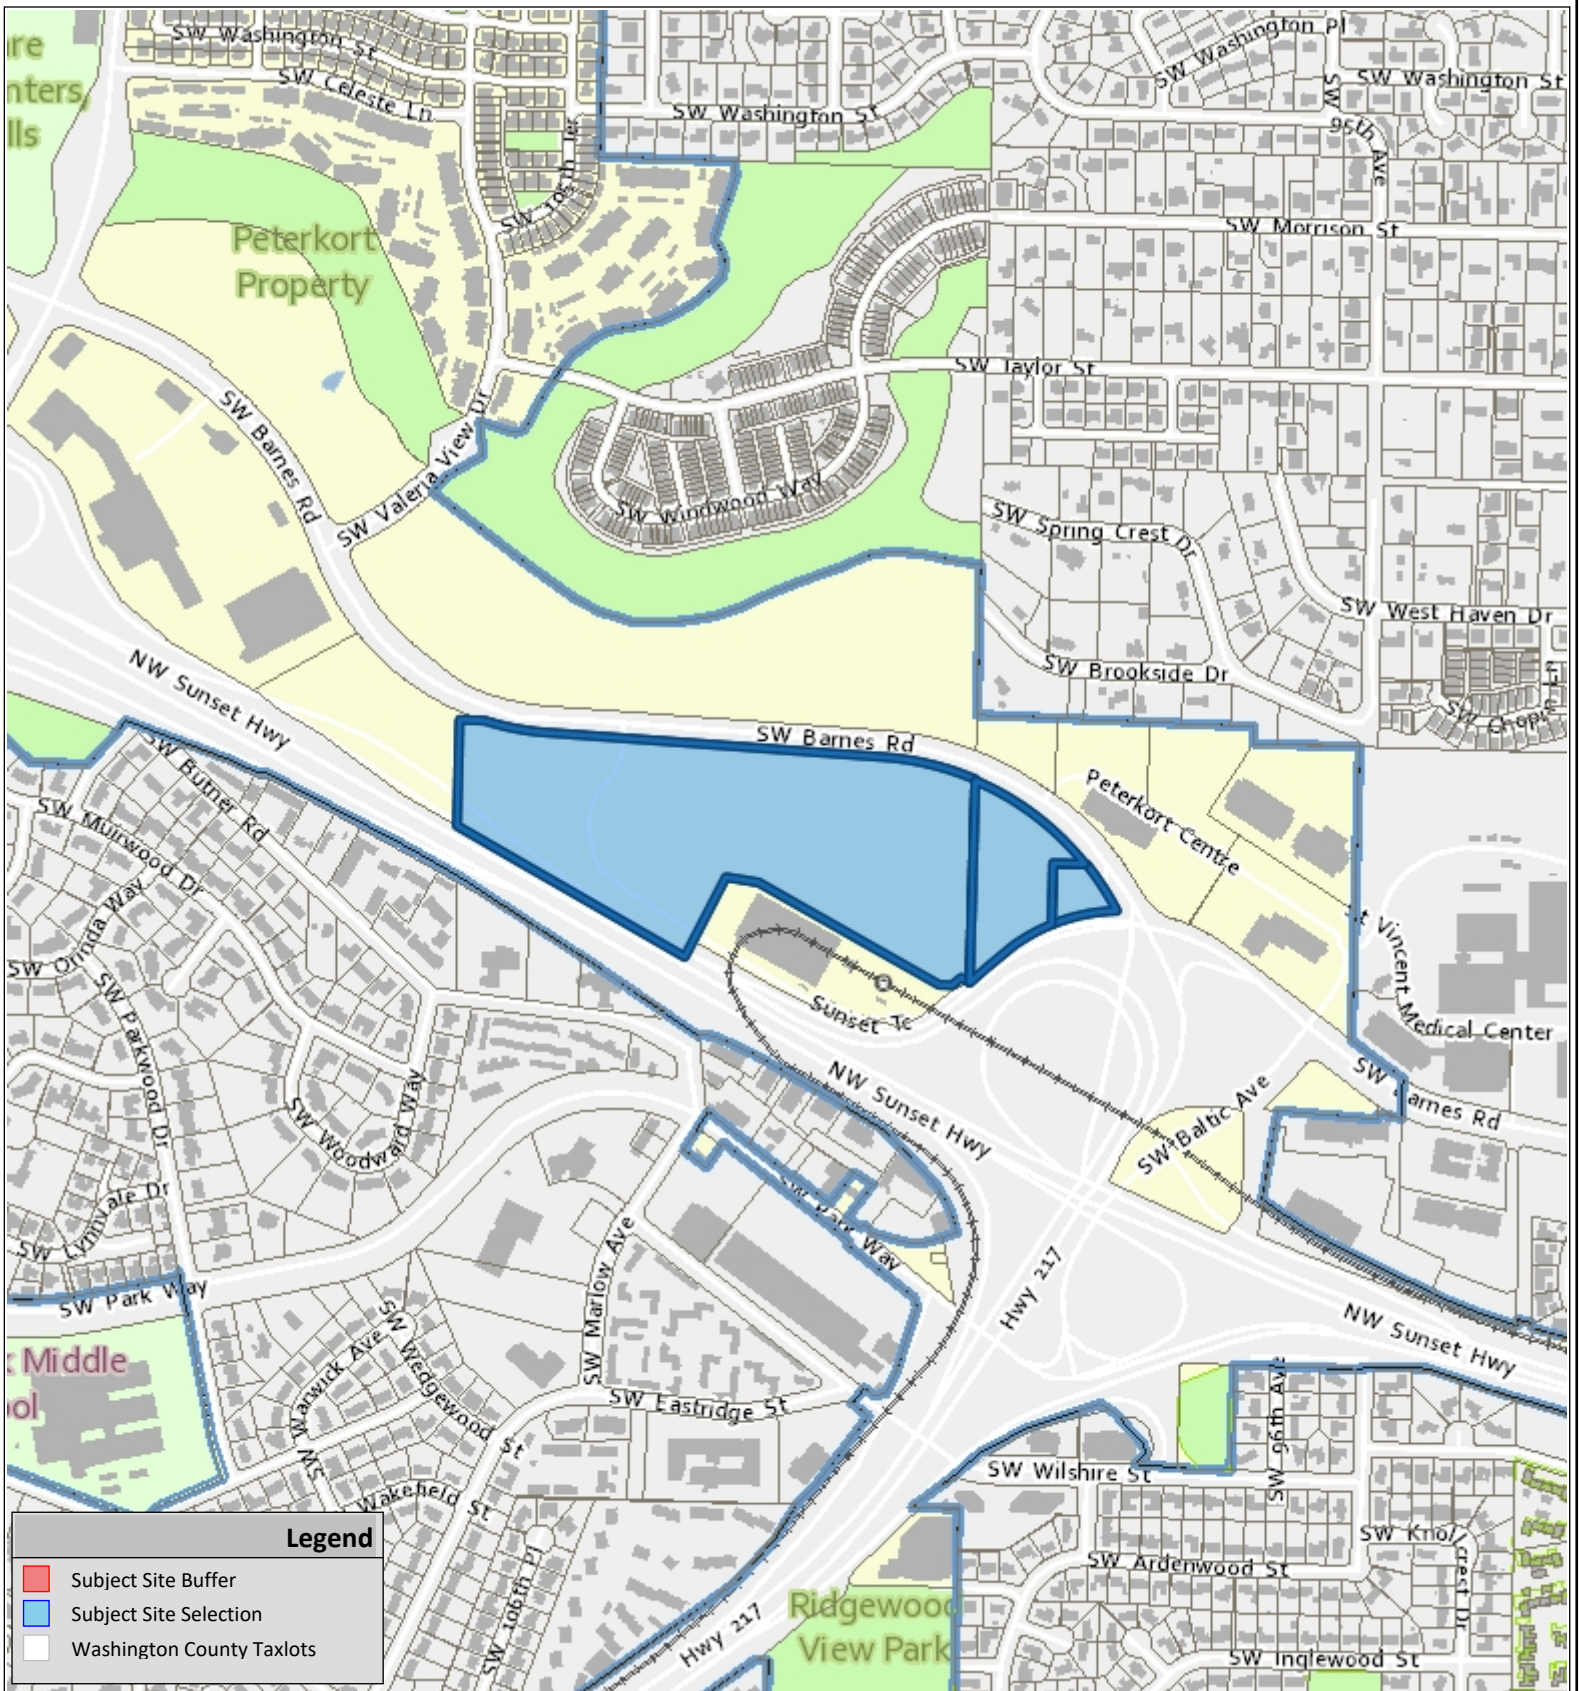

VICINITY MAP

Legend

- Subject Site Buffer
- Subject Site Selection
- Washington County Taxlots

PETERKORT SUNSET SUBDIVISION LD2019-0004

COMMUNITY DEVELOPMENT DEPARTMENT
 Planning Division

The information supplied in this application represents the best data available at the time of publication. City of Beaverton GIS makes no claims, representations, or warranties as to its accuracy or completeness.

05/09/2019

Taxlot No:
 1S102CA00600
 1S102CB00100
 1S102CA00500

N

Application #
 See Notice