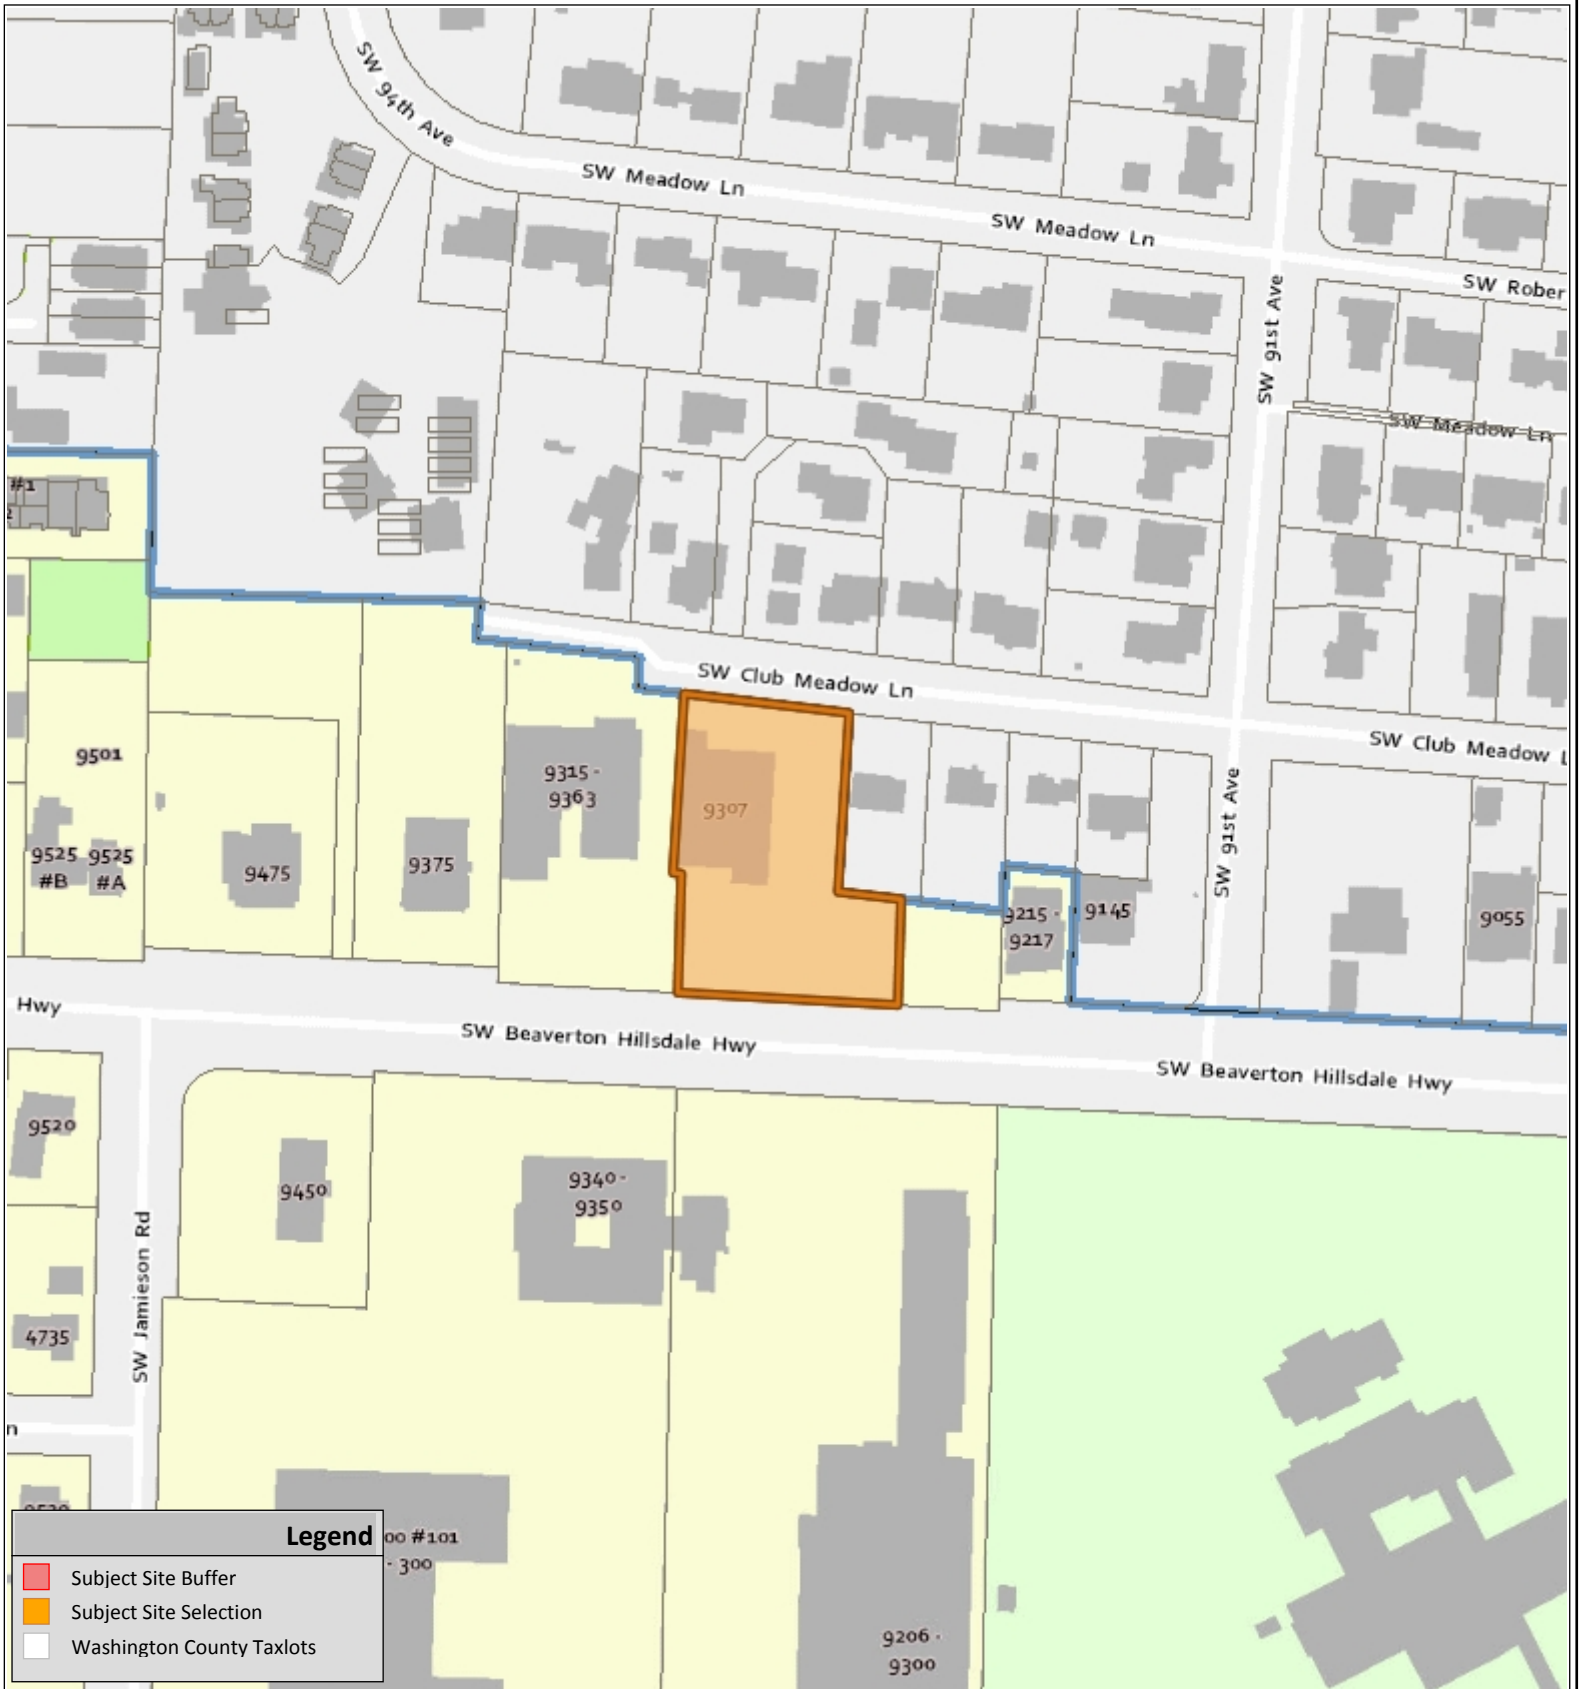

VICINITY MAP

Legend

- Subject Site Buffer
- Subject Site Selection
- Washington County Taxlots

**OREGON BEVERAGE RECYCLING COOPERATIVE (OBRC) BEVERAGE
 CONTAINER REDEMPTION CENTER (BCRC) DIRECTOR'S
 INTERPRETATION DI2017-0003**

**COMMUNITY DEVELOPMENT DEPARTMENT
 Planning Division**

The information supplied in
 this application represents
 the best data available at
 the time of publication.
 City of Beaverton GIS
 makes no claims,
 representations, or
 warranties as to its
 accuracy or completeness.

01/09/2018

Taxlot No:
 1S114AB04100

 Application #
 See Notice