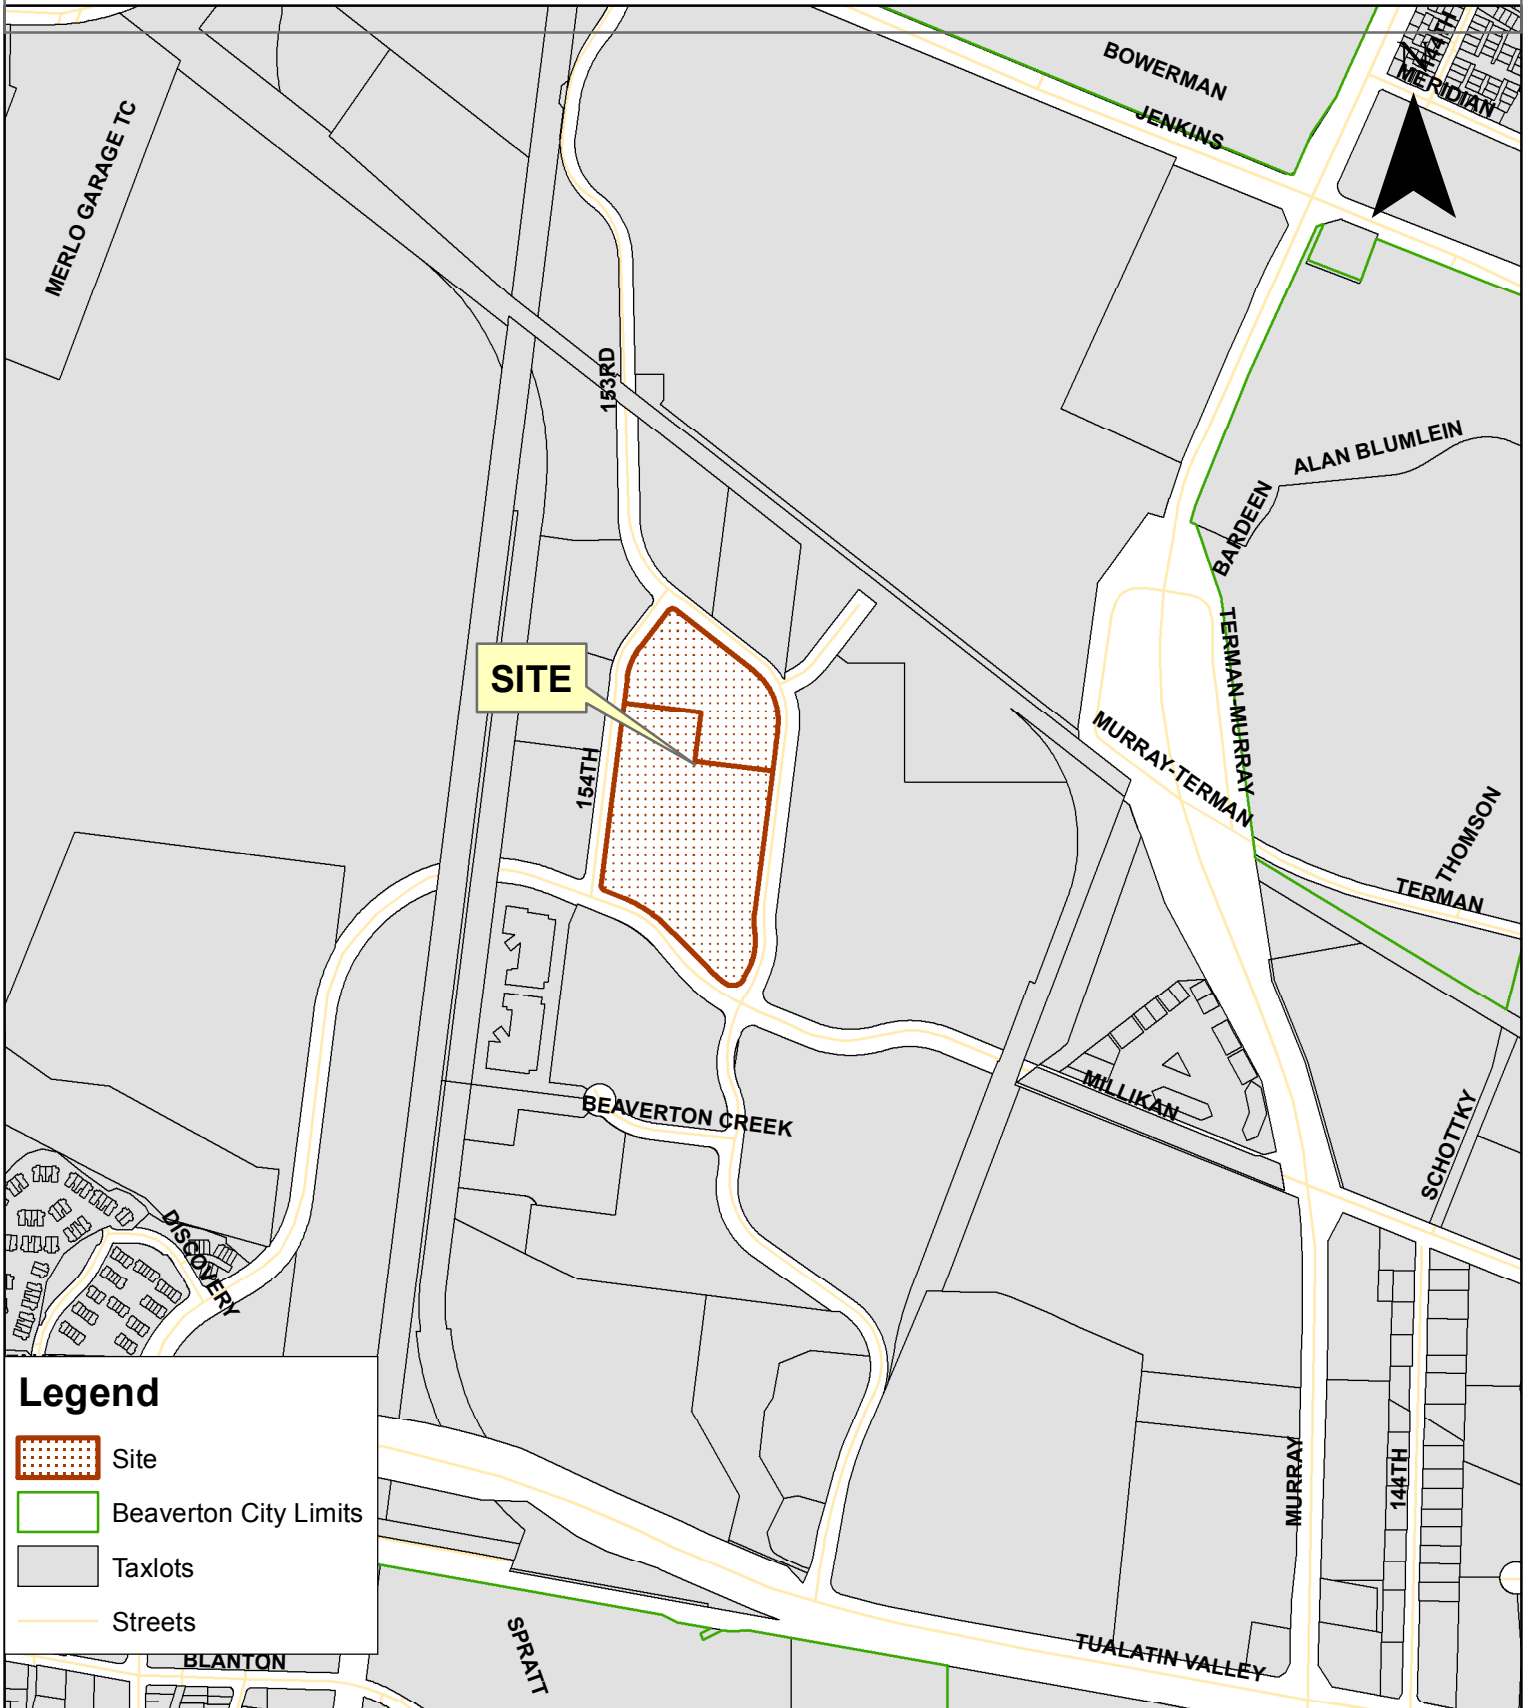

VICINITY MAP

EXHIBIT "A"

Legend

-  Site
-  Beaverton City Limits
-  Taxlots
-  Streets

Nike Beaverton Creekside Campus - Phase One

Community Development Department
Planning Division

04/14/2015

Map & Tax Lot(s)
1S108AC00400
1S108DB00300