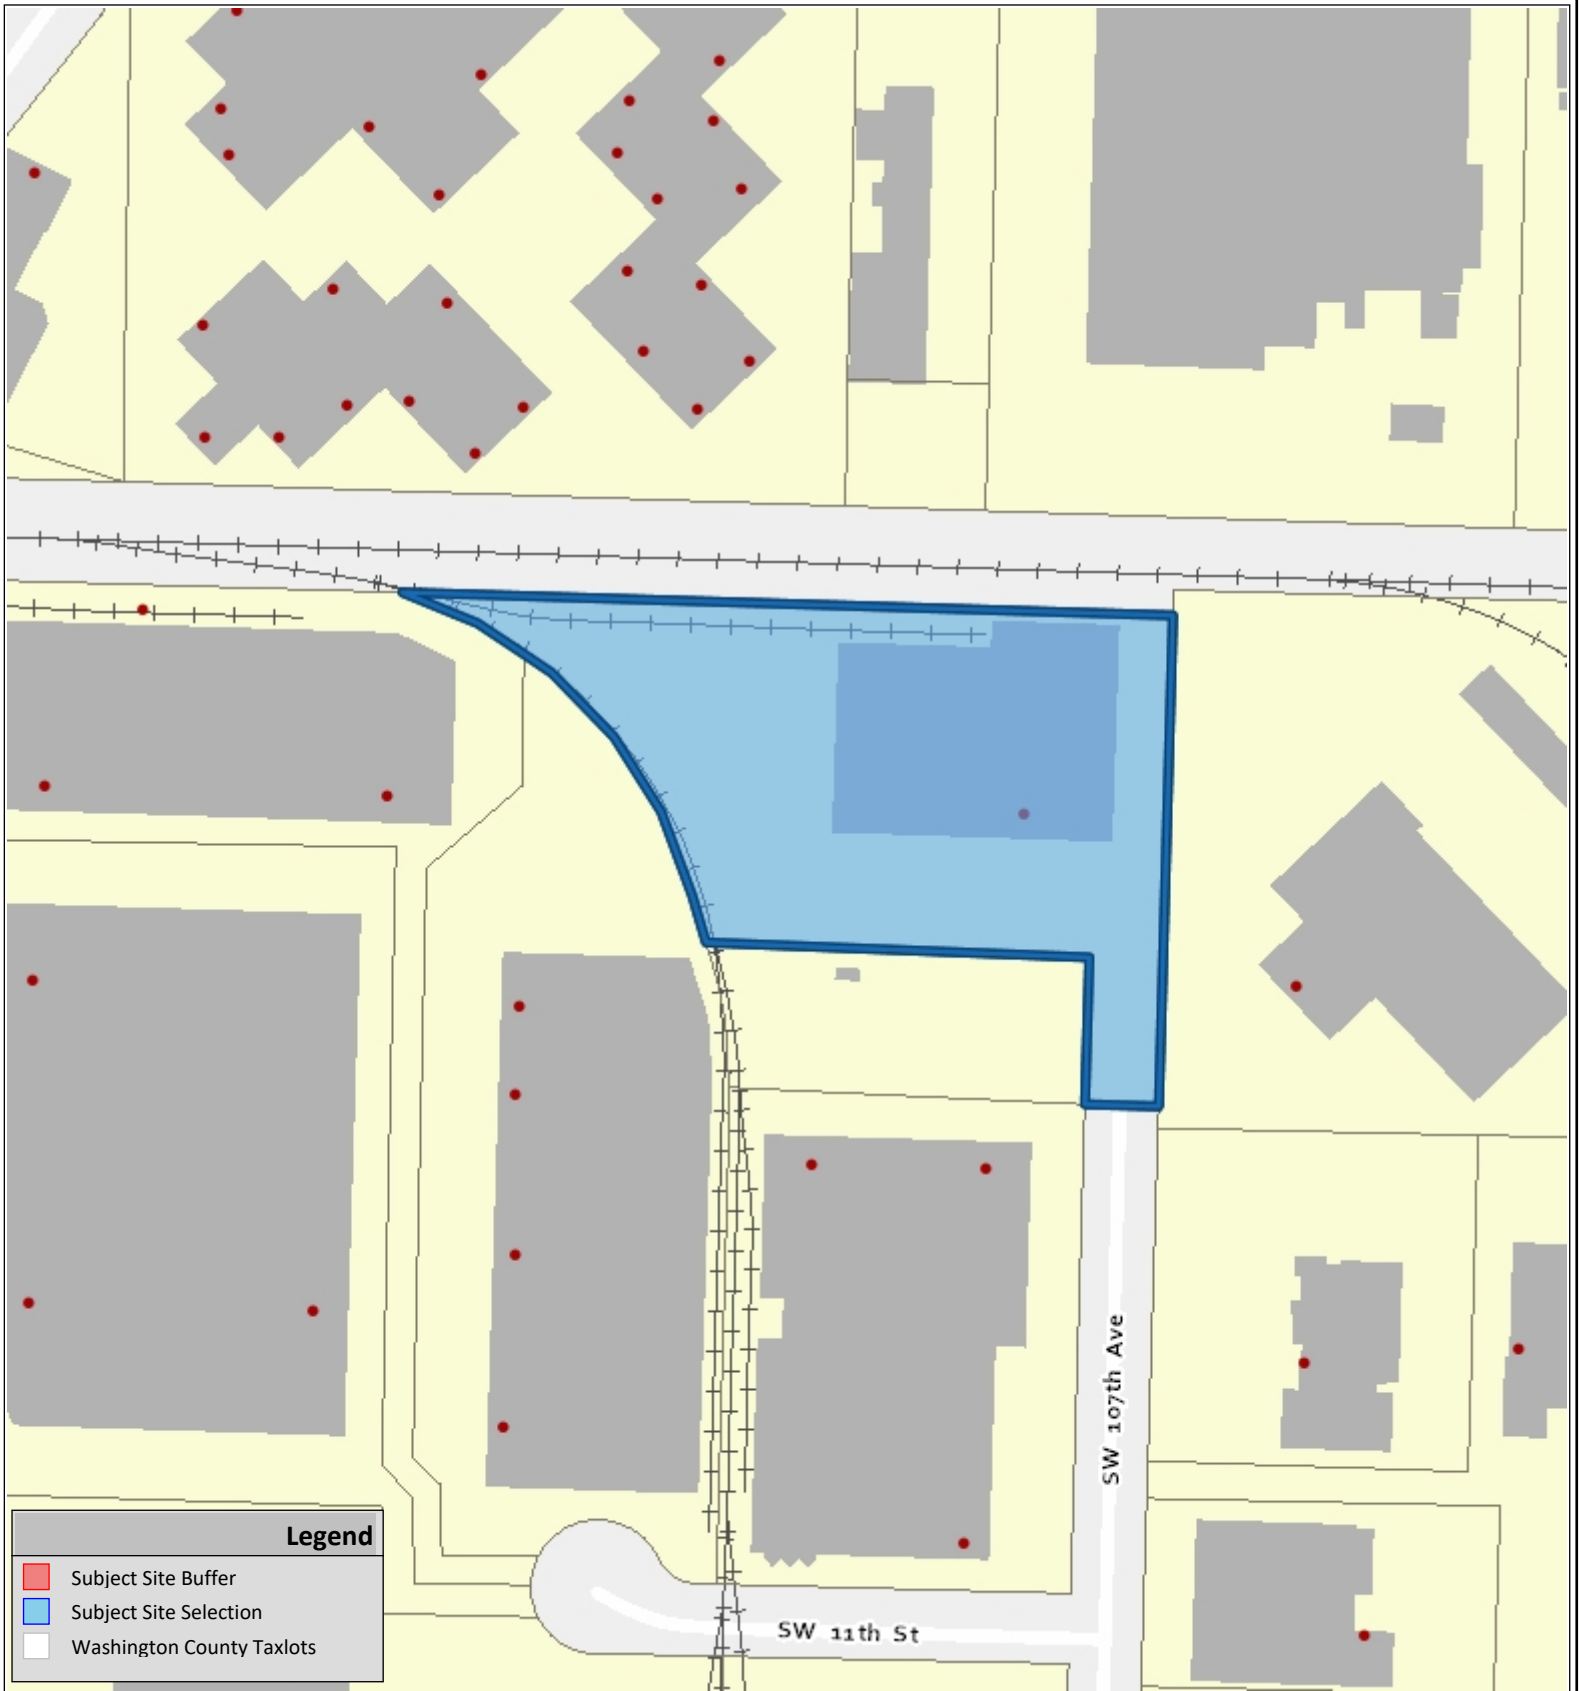

VICINITY MAP

Legend

- Subject Site Buffer
- Subject Site Selection
- Washington County Taxlots

NPD BEYOND SELF-STORAGE
CU2018-0019/DR2018-0156/PD2018-0004/VAR2018-0001

COMMUNITY DEVELOPMENT DEPARTMENT
Planning Division

The information supplied in this application represents the best data available at the time of publication. City of Beaverton GIS makes no claims, representations, or warranties as to its accuracy or completeness.

12/11/2018

Taxlot No:
 1S115DA01000

N

 Application #
 See Notice