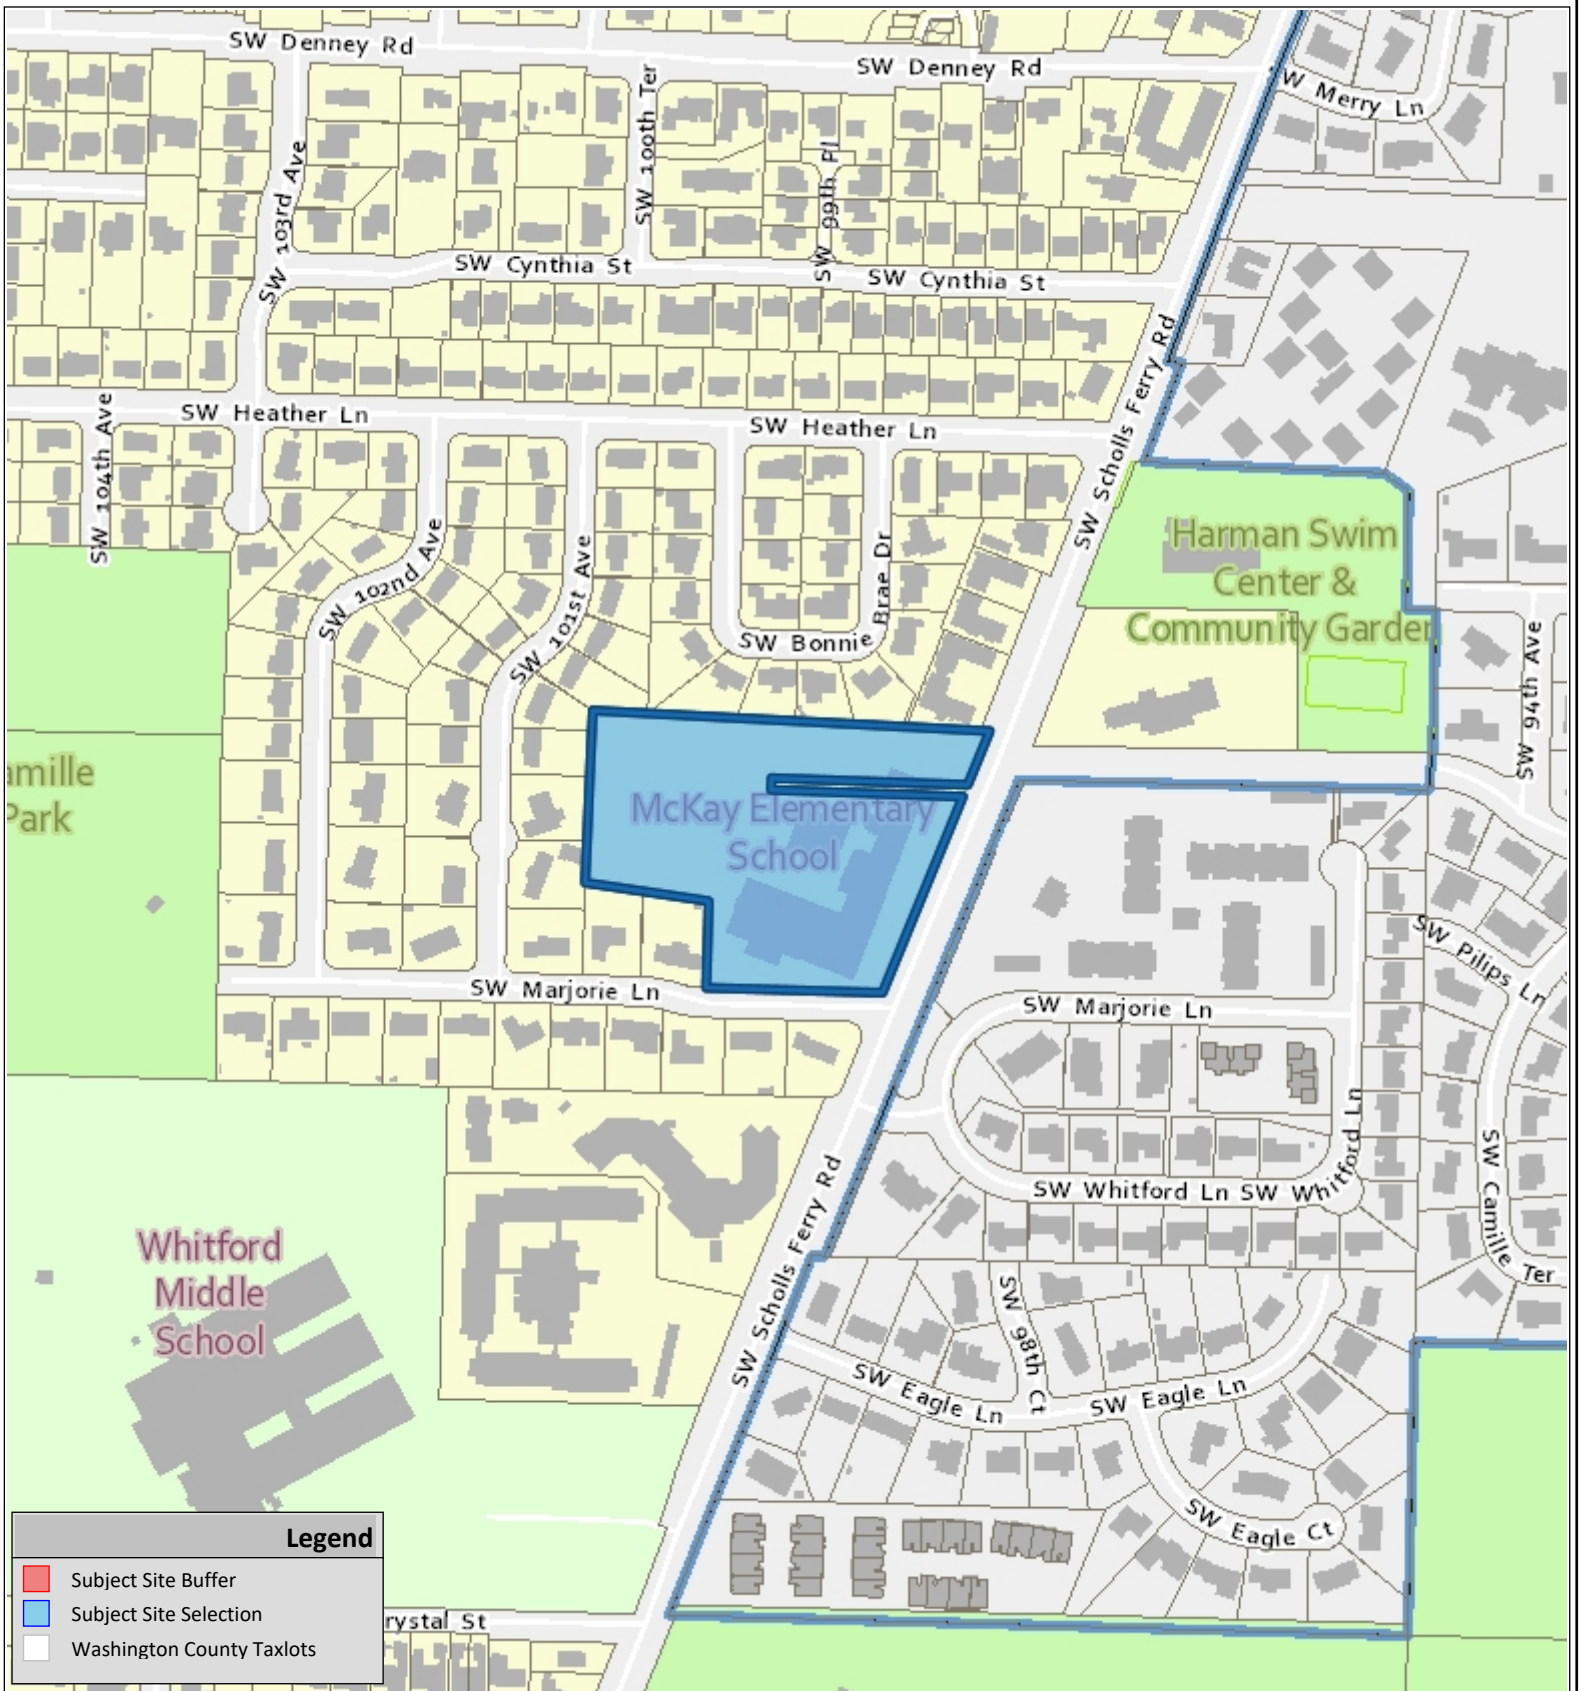

VICINITY MAP

MCKAY ELEMENTARY SCHOOL STREET VACATION SV2019-0001

COMMUNITY DEVELOPMENT DEPARTMENT
Planning Division

The information supplied in this application represents the best data available at the time of publication. City of Beaverton GIS makes no claims, representations, or warranties as to its accuracy or completeness.

05/14/2019
Taxlot No:
1S123CC00100

N
Application #
See Notice