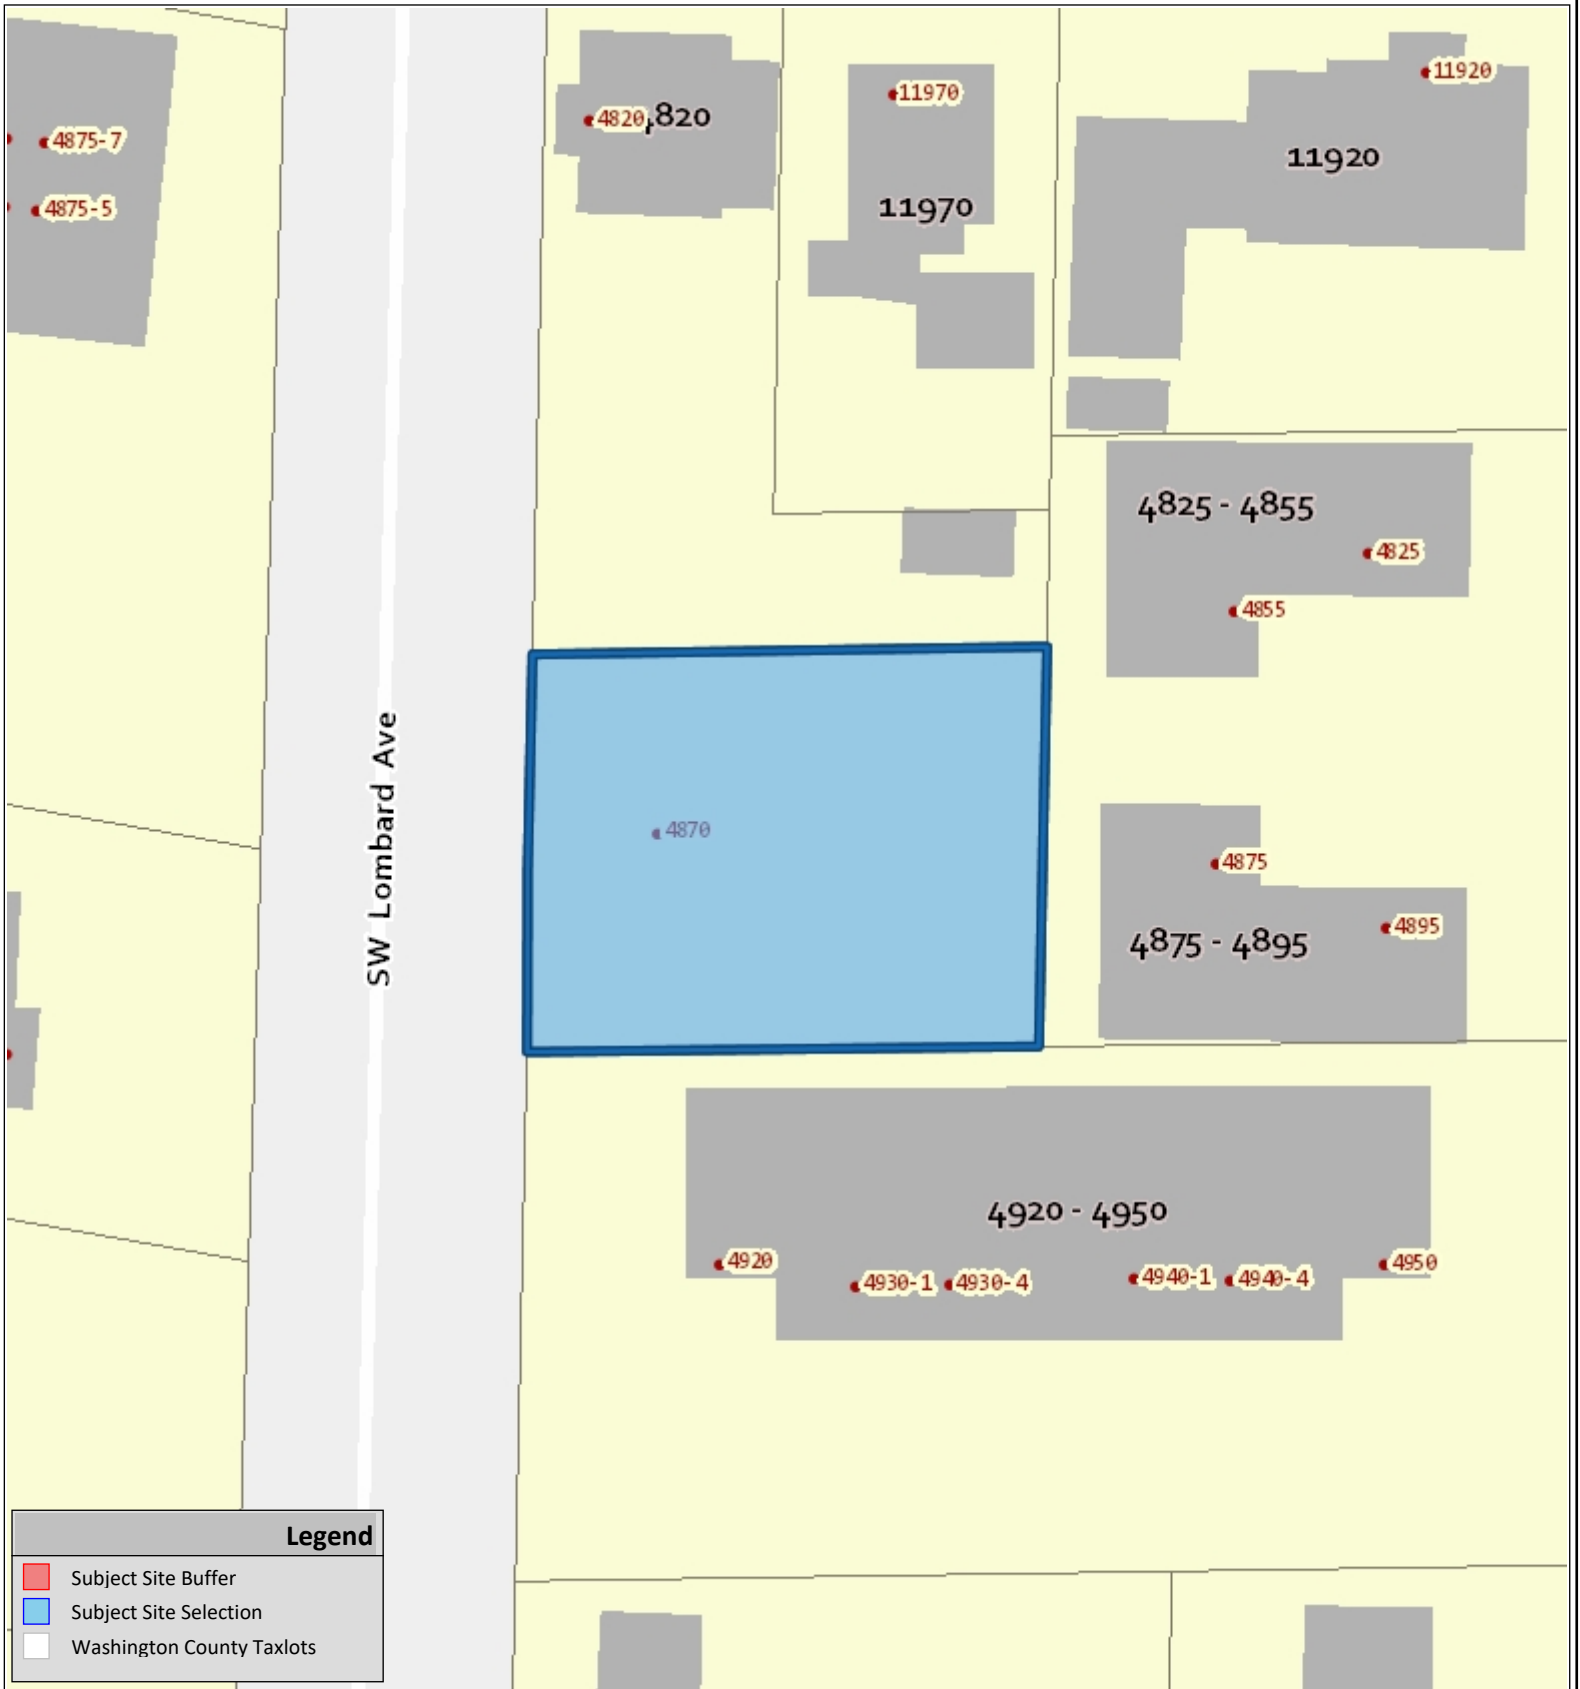

# VICINITY MAP

**Legend**

- Subject Site Buffer
- Subject Site Selection
- Washington County Taxlots

**LOMBARD EDGE DR2019-0068/LLD2019-0002**

**COMMUNITY DEVELOPMENT DEPARTMENT**  
**Planning Division**

The information supplied in this application represents the best data available at the time of publication. City of Beaverton GIS makes no claims, representations, or warranties as to its accuracy or completeness.

**06/08/2020**

**Taxlot No:**  
1S115BD02300

N  
↑

*Application #*  
**See Notice**