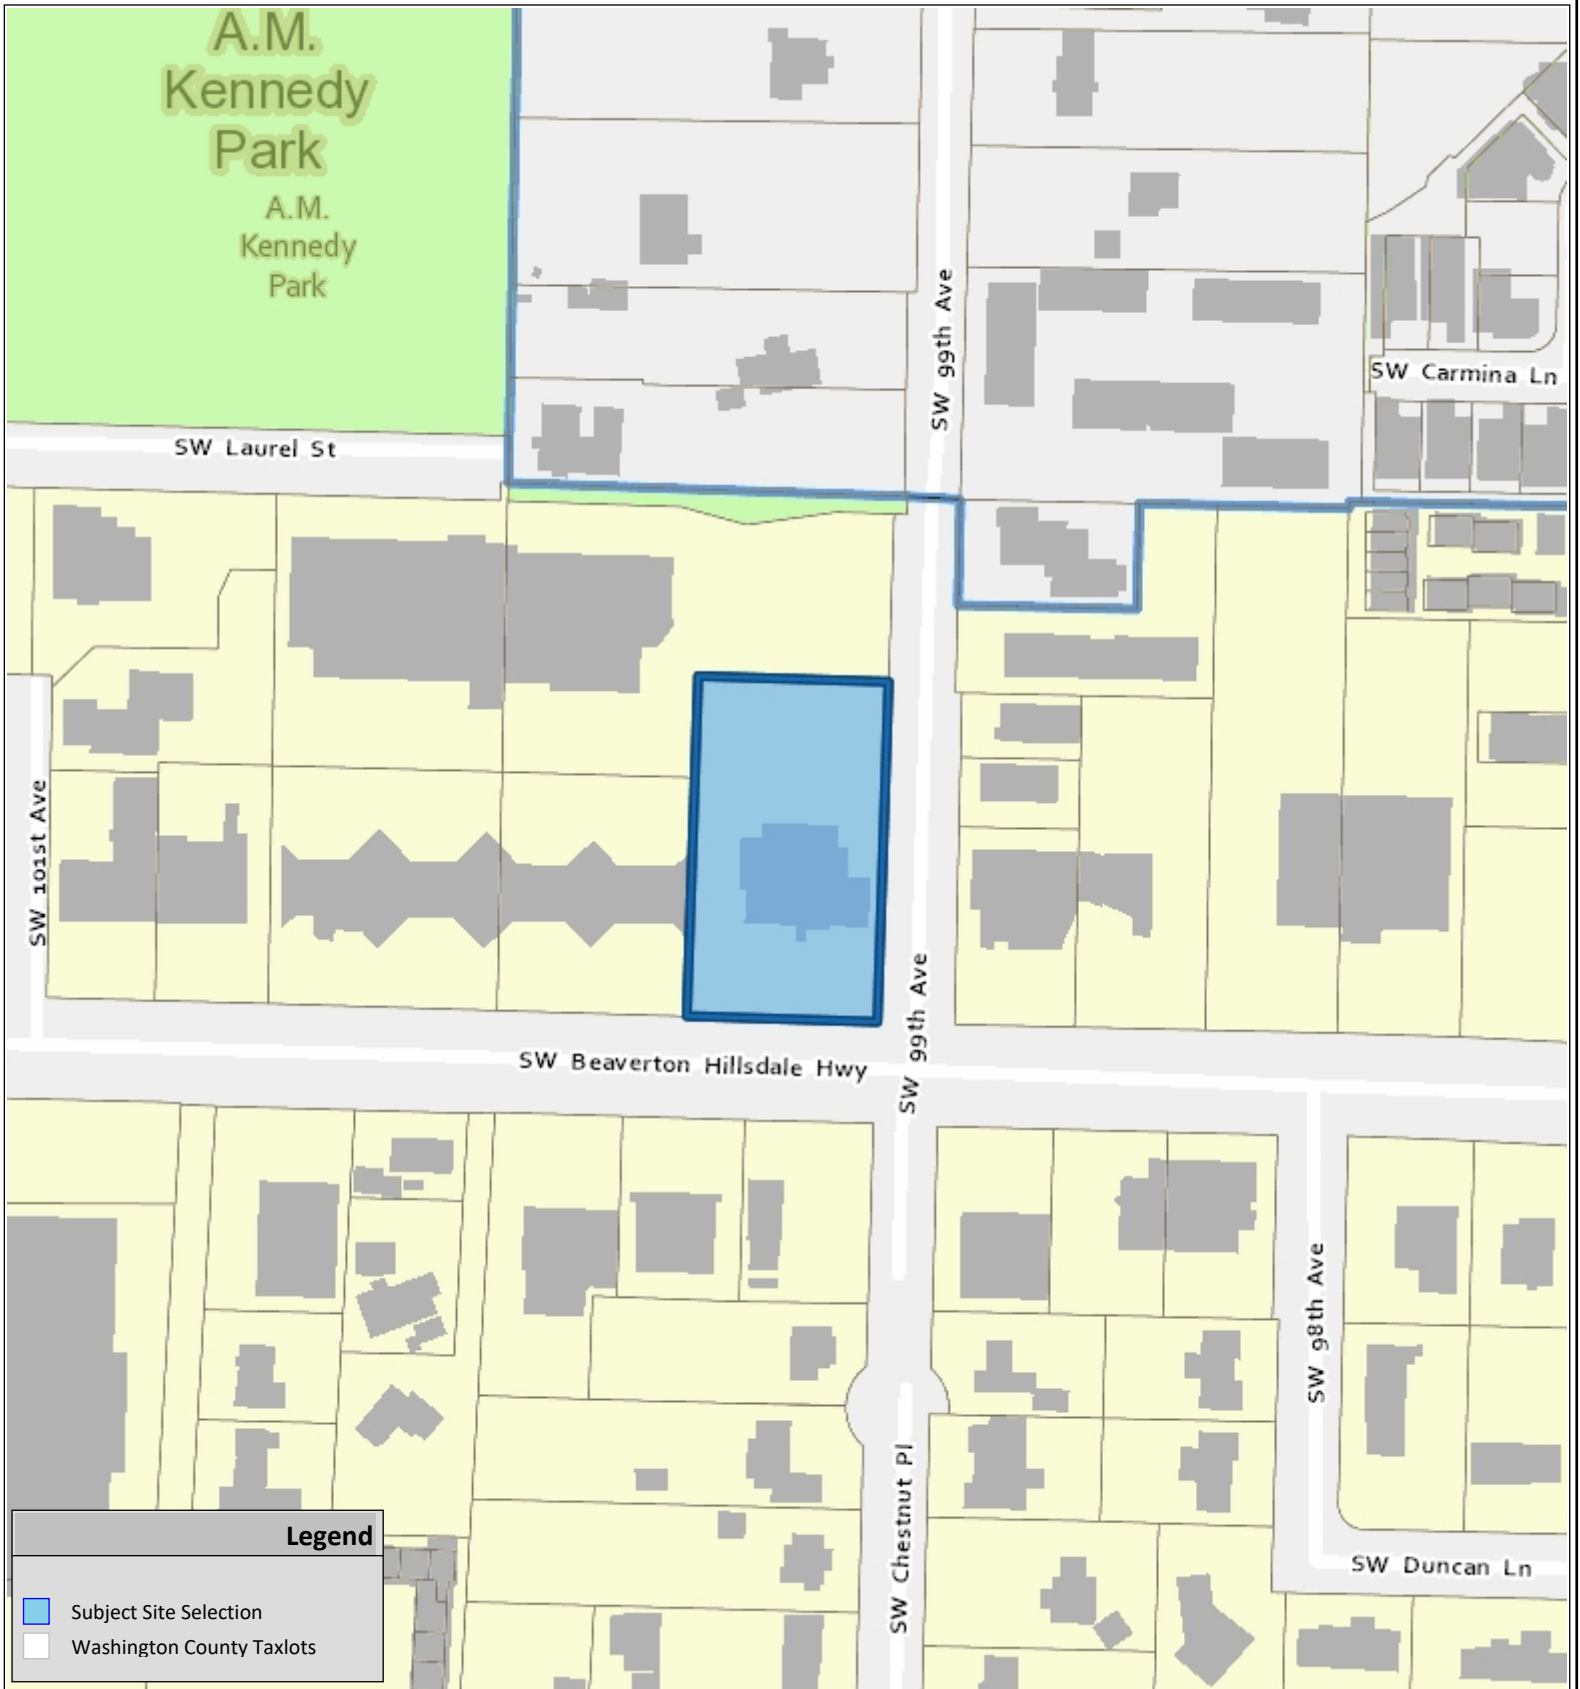

VICINITY MAP

Legend

- Subject Site Selection
- Washington County Taxlots

HIGHER GROUND BEAVERTON CAMPUS DR2018-0142/SDM2018-0011

COMMUNITY DEVELOPMENT DEPARTMENT
Planning Division

The information supplied in this application represents the best data available at the time of publication. City of Beaverton GIS makes no claims, representations, or warranties as to its accuracy or completeness.

12/21/2018

Taxlot No:
1S114BA05200

N

Application #
See Notice