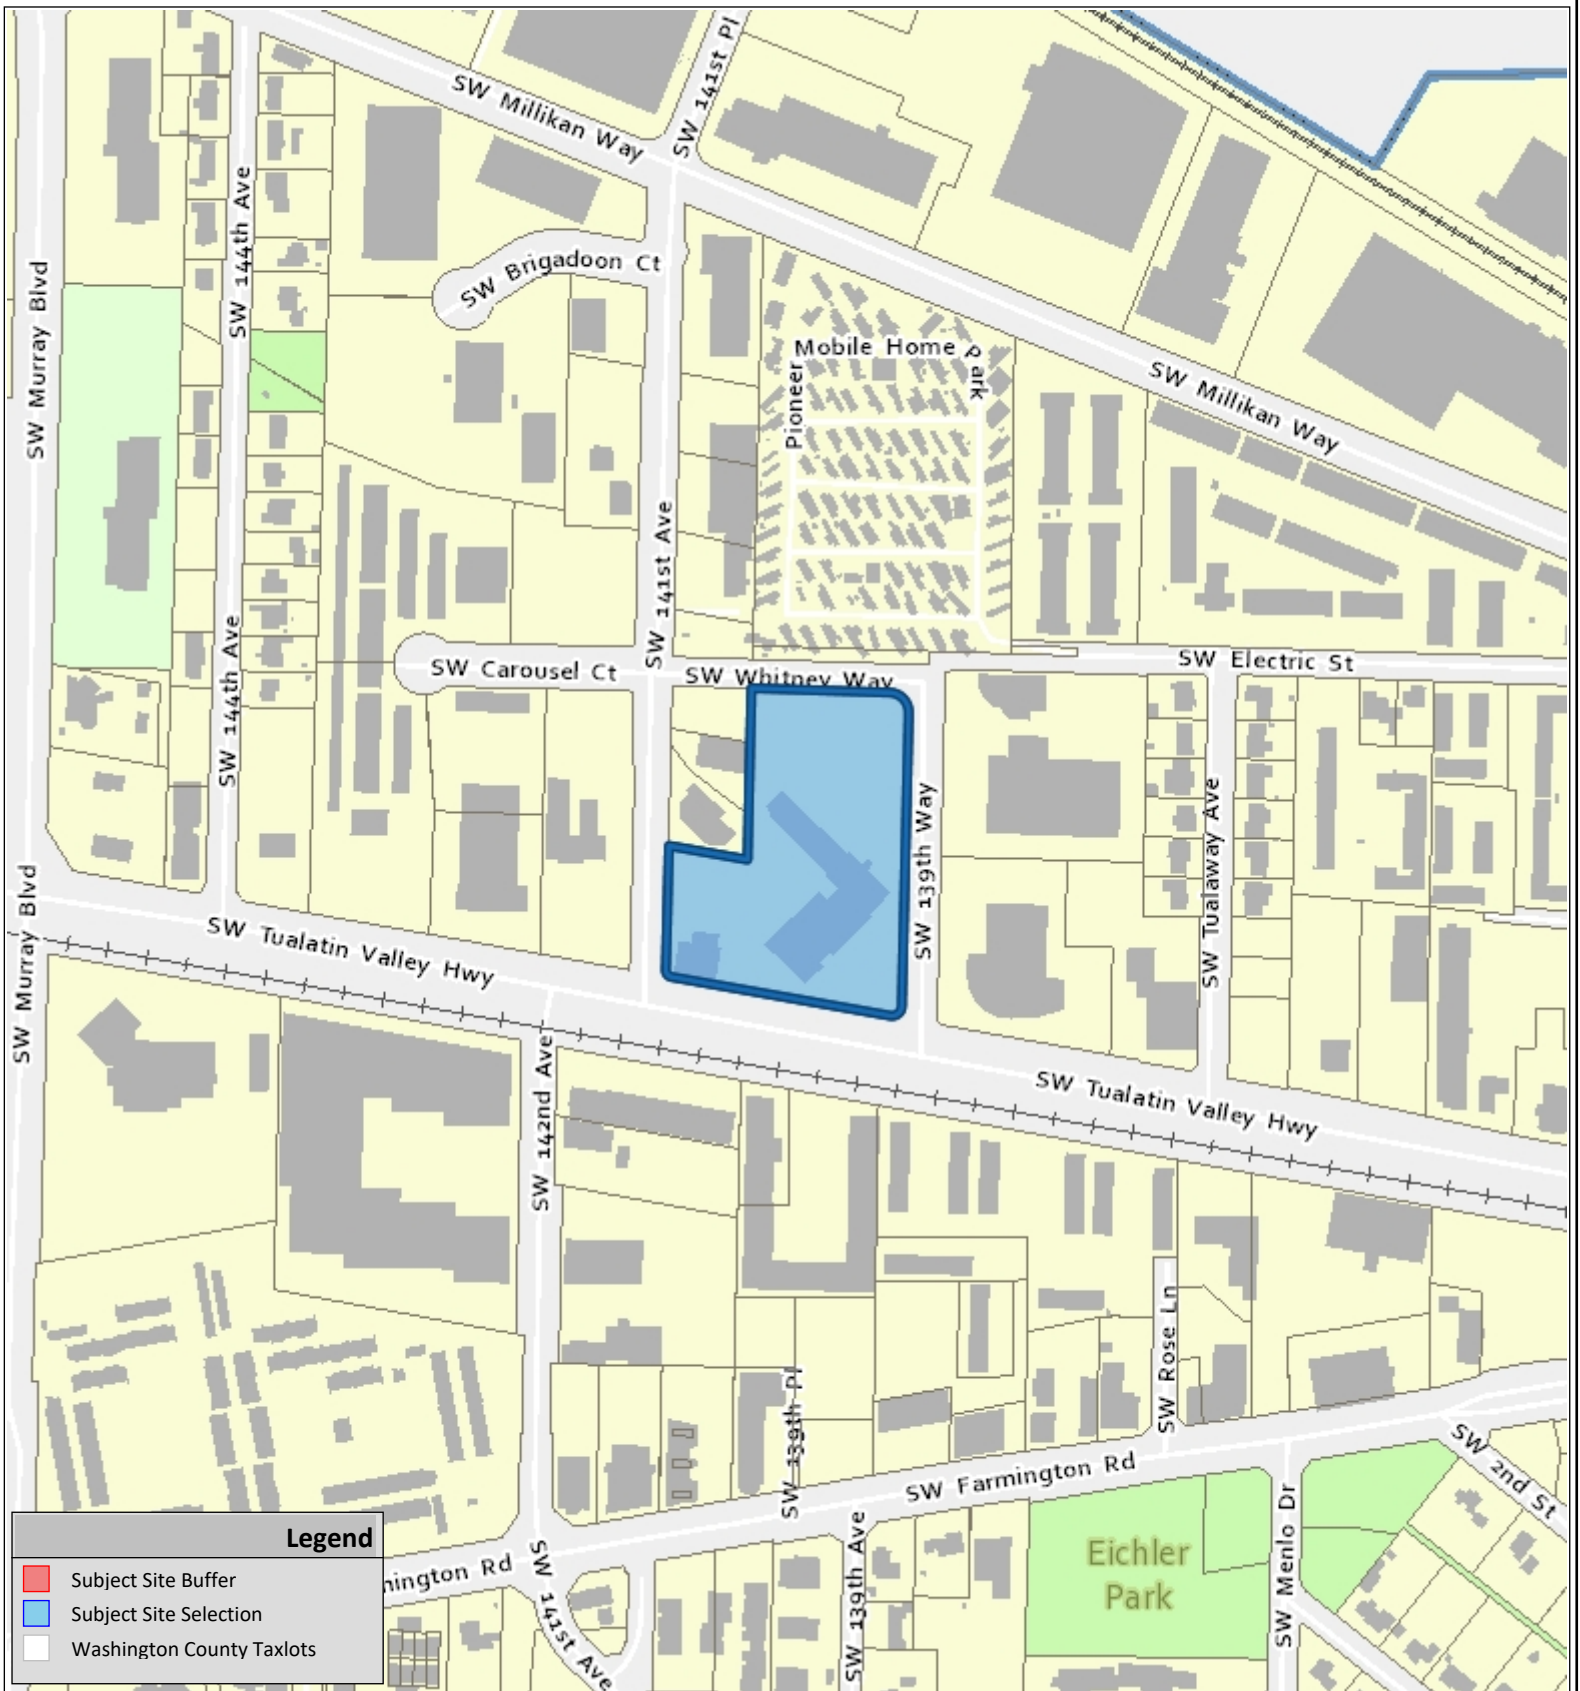

VICINITY MAP

Legend

- Subject Site Buffer
- Subject Site Selection
- Washington County Taxlots

HERZOG MEIER EXPANSION
 CU2020-0006/DR2020-0079/LO2020-0003/PD2020-0005/SDM2020-0007/TP2020-0005
COMMUNITY DEVELOPMENT DEPARTMENT
 Planning Division

The information supplied in this application represents the best data available at the time of publication. City of Beaverton GIS makes no claims, representations, or warranties as to its accuracy or completeness.