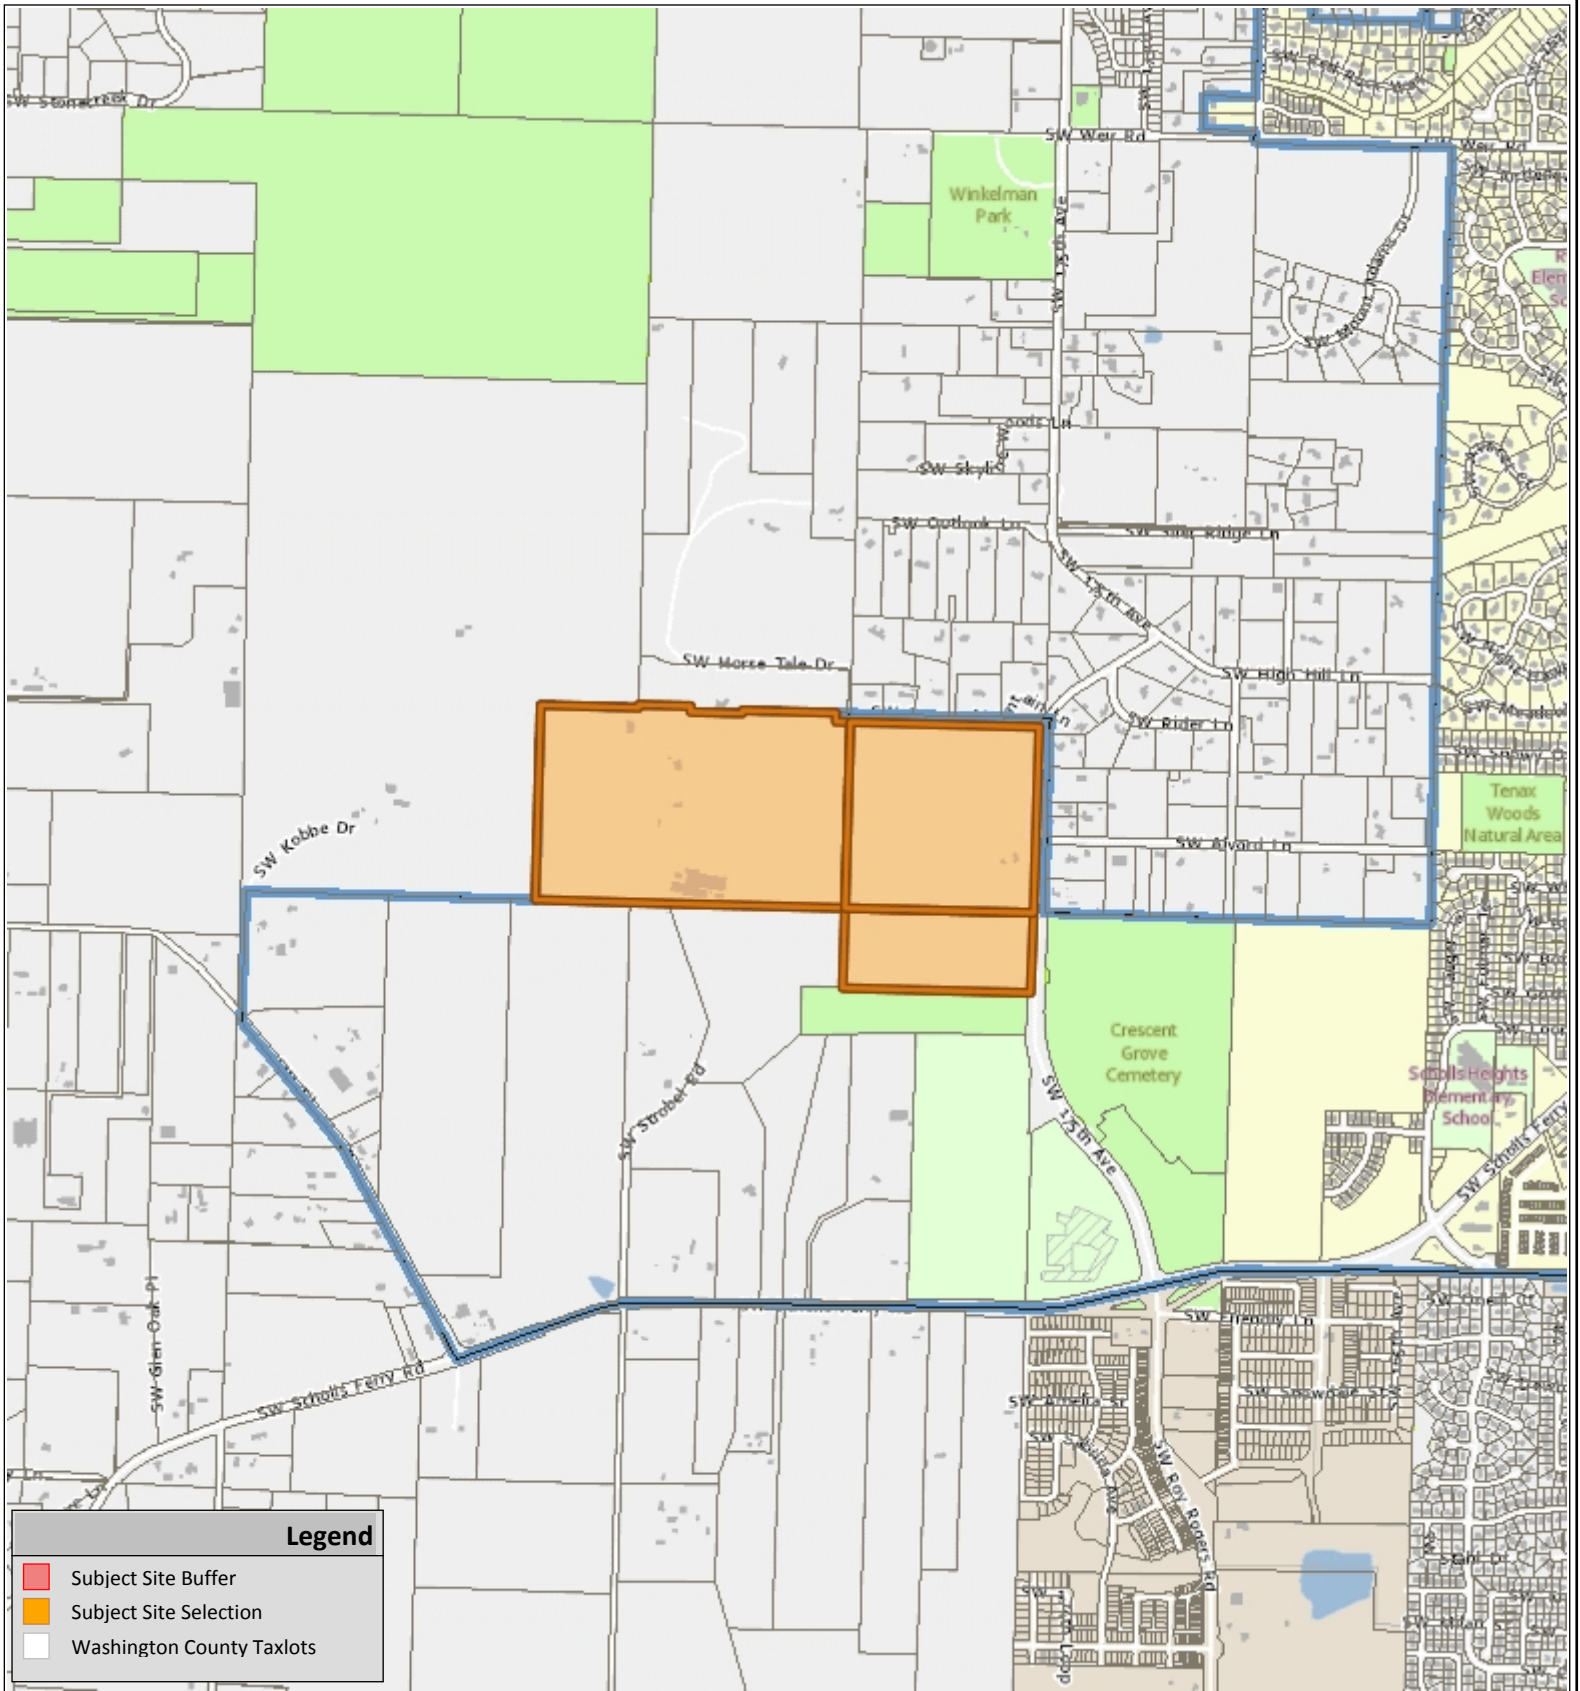

VICINITY MAP

Legend

- Subject Site Buffer
- Subject Site Selection
- Washington County Taxlots

FOX HOLLOW/VINEYARD CPA2018-0001

COMMUNITY DEVELOPMENT DEPARTMENT
Planning Division

The information supplied in this application represents the best data available at the time of publication. City of Beaverton GIS makes no claims, representations, or warranties as to its accuracy or completeness.

03/13/2018

Taxlot No:
1S1310001602
1S1310001605
1S1310001600

N

Application #
See Notice