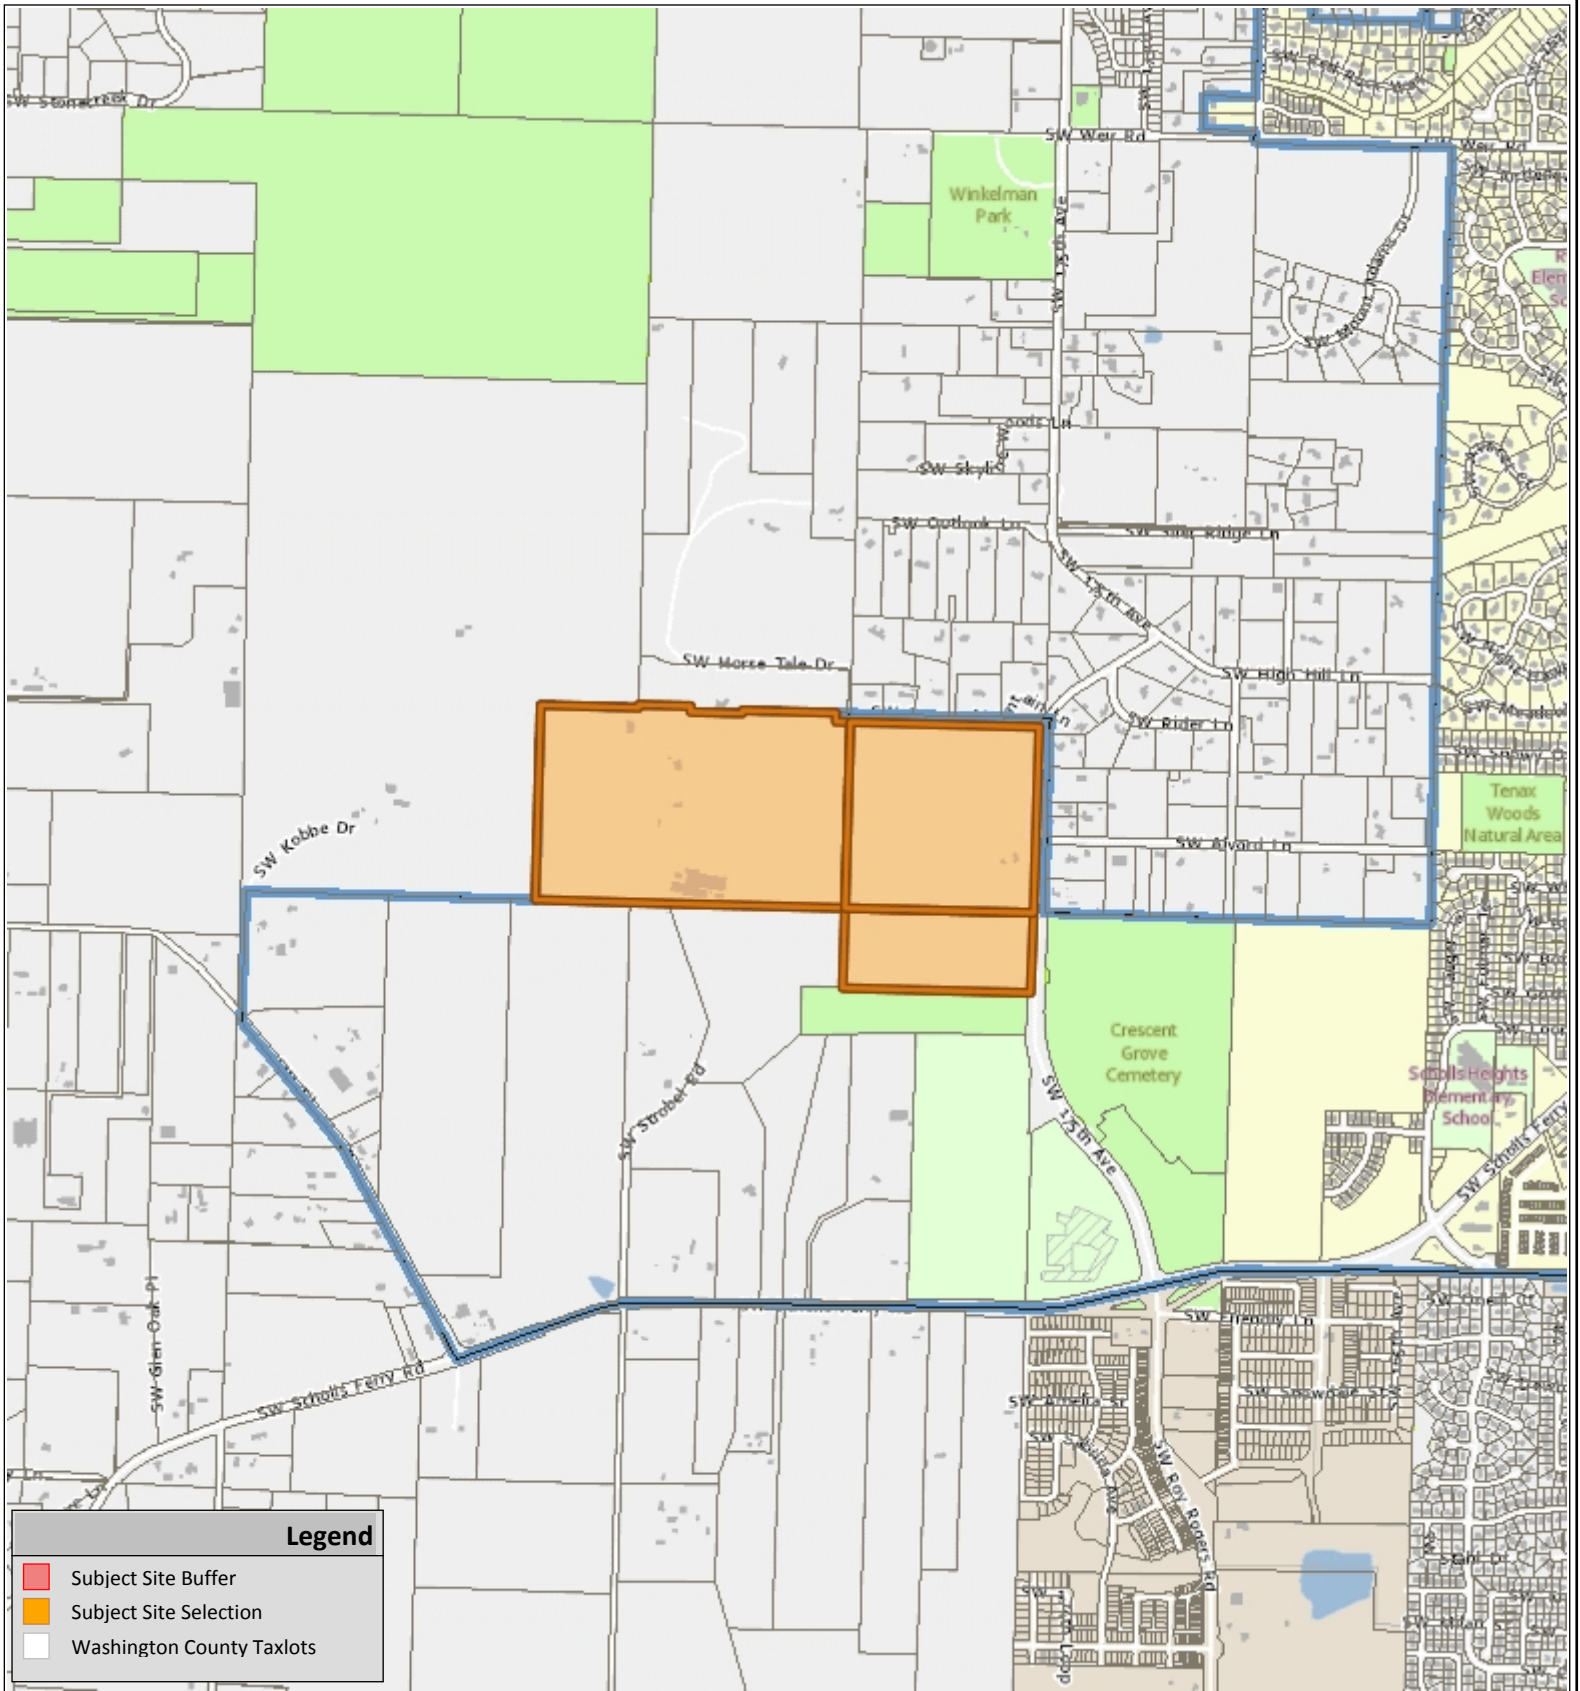

VICINITY MAP

Legend

- Subject Site Buffer
- Subject Site Selection
- Washington County Taxlots

FOX HOLLOW PUD
CU2018-0001/LD2018-0005/LD2018-0006/TP2018-0001/ZMA2018-0001

COMMUNITY DEVELOPMENT DEPARTMENT
Planning Division

The information supplied in this application represents the best data available at the time of publication. City of Beaverton GIS makes no claims, representations, or warranties as to its accuracy or completeness.

03/13/2018

Taxlot No:
 1S1310001602
 1S1310001605
 1S1310001600

N

Application #
See Notice