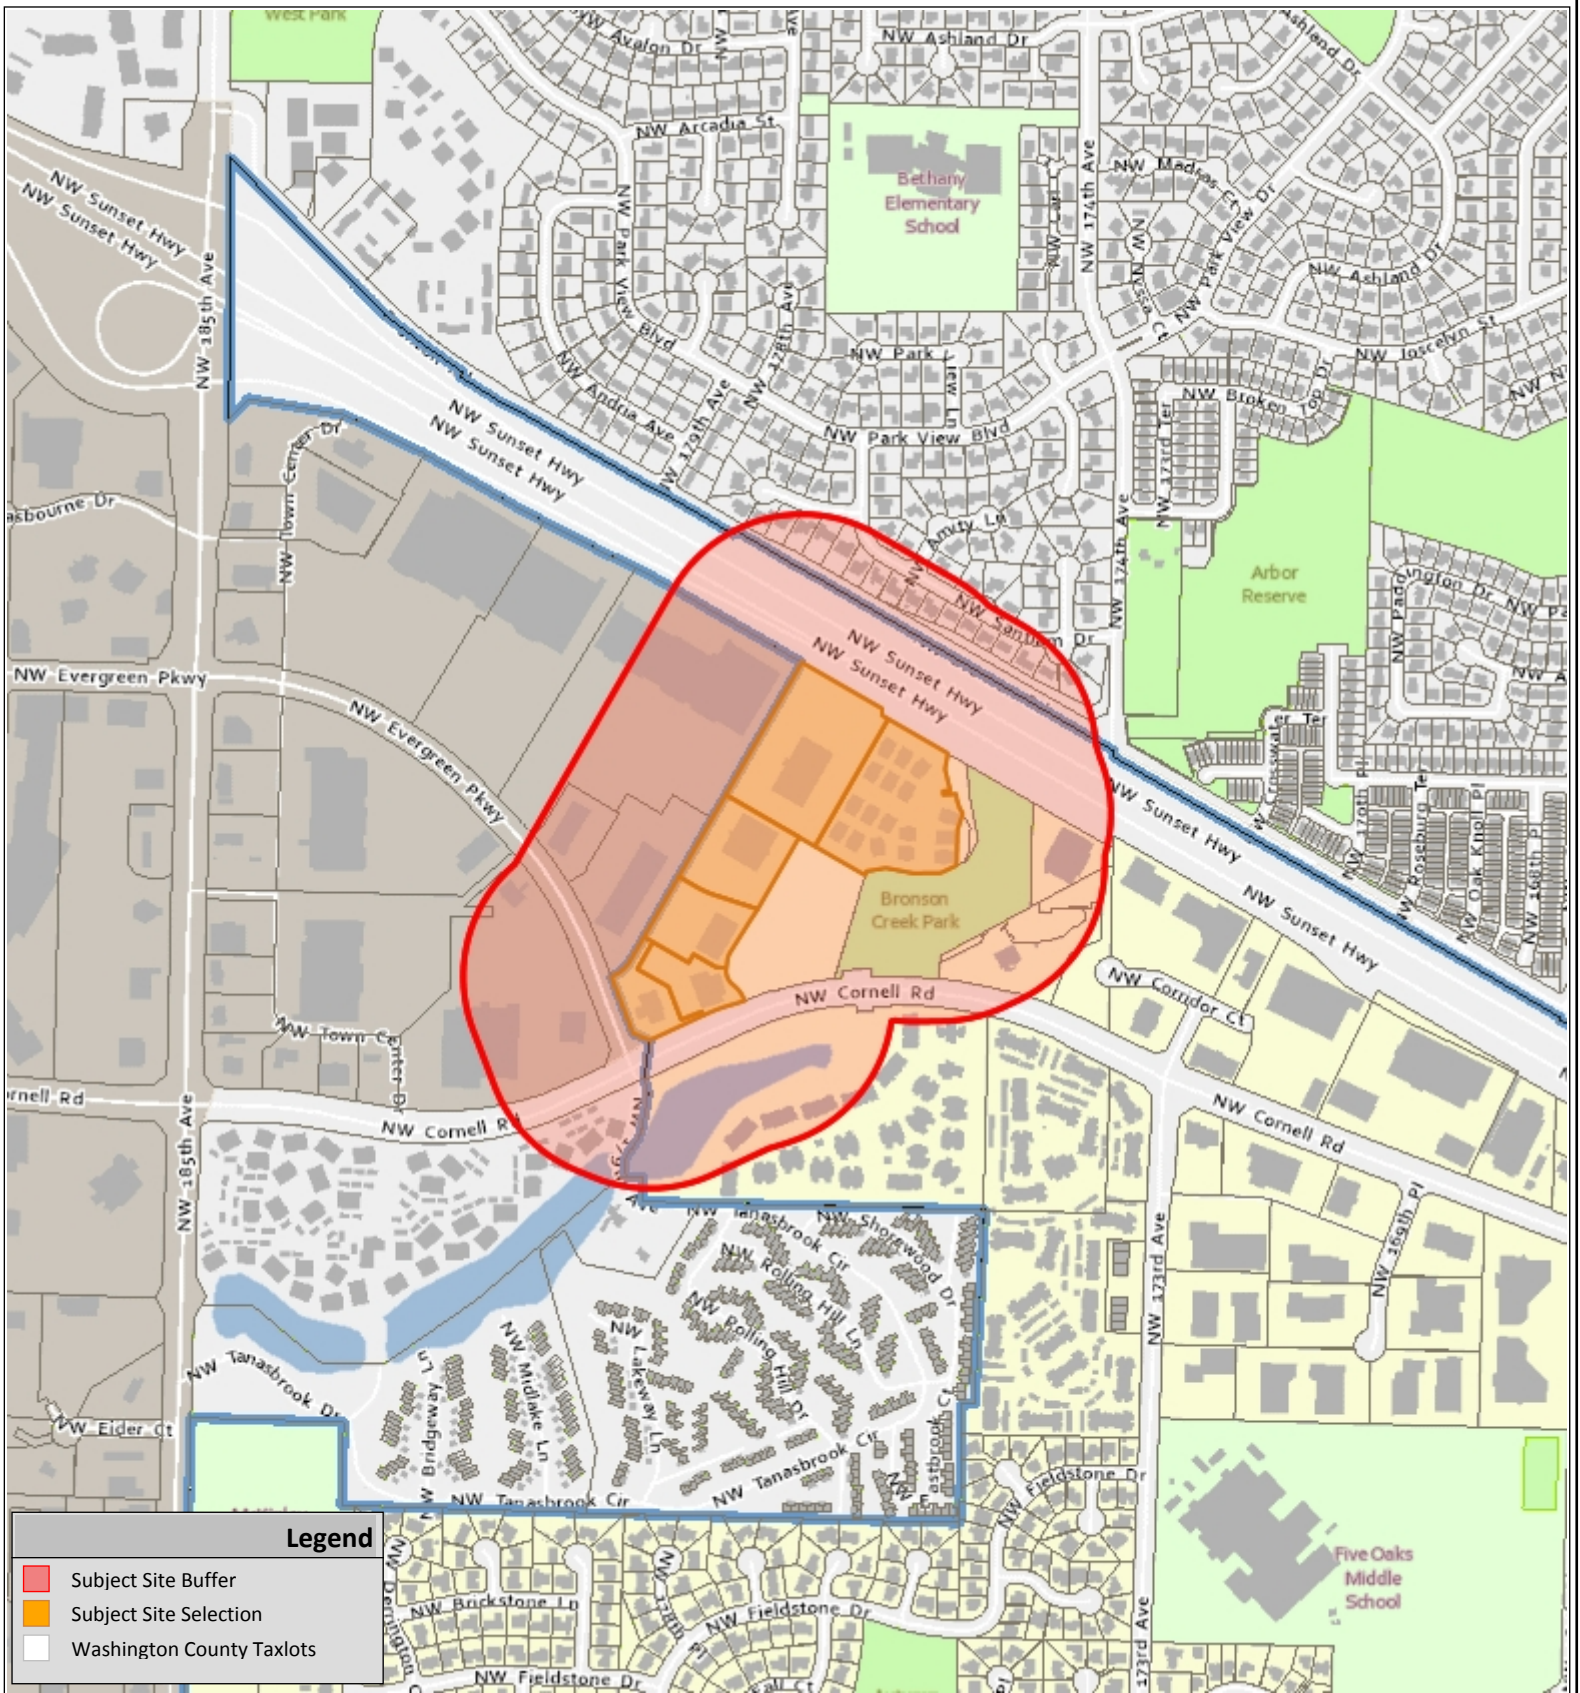

VICINITY MAP

Legend

- Subject Site Buffer
- Subject Site Selection
- Washington County Taxlots

**STREET NAME CHANGE FOR PRIVATE STREET OFF OF NW
EVERGREEN PARKWAY SNC2017-0002**

COMMUNITY DEVELOPMENT DEPARTMENT
Planning Division

The information supplied in this application represents the best data available at the time of publication. City of Beaverton GIS makes no claims, representations, or warranties as to its accuracy or completeness.