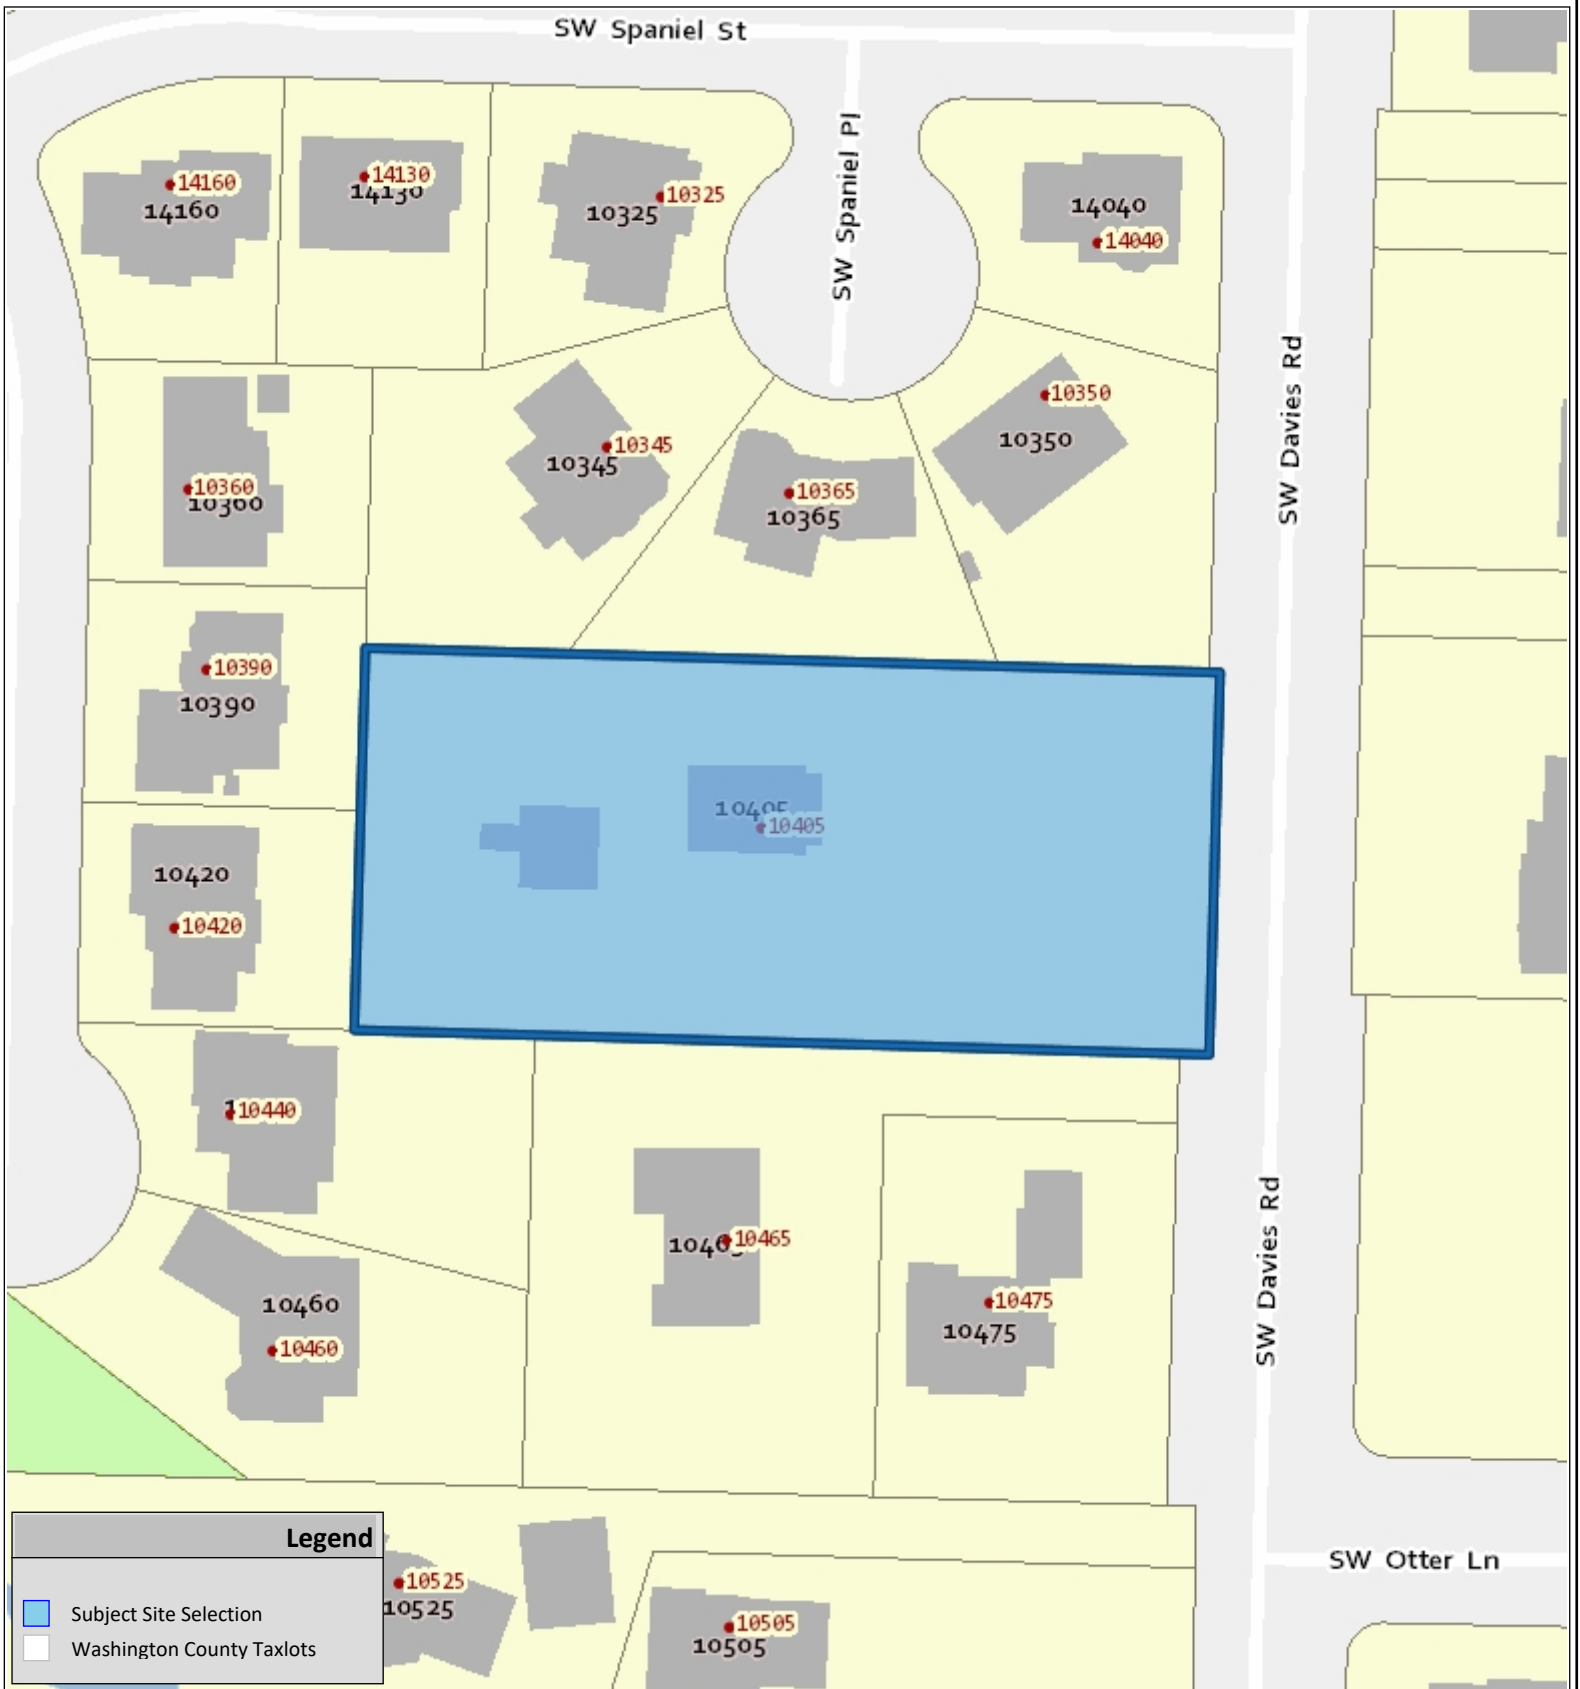

VICINITY MAP

Legend

- Subject Site Selection
- Washington County Taxlots

ELLIOT TWO-LOT PARTITION WITH SIDEWALK DESIGN MODIFICATION
LD2018-0028/SDM2018-0005

COMMUNITY DEVELOPMENT DEPARTMENT
 Planning Division

The information supplied in this application represents the best data available at the time of publication. City of Beaverton GIS makes no claims, representations, or warranties as to its accuracy or completeness.

10/10/2018

Taxlot No:
 1S133BB01500

N

 Application #
 See Notice