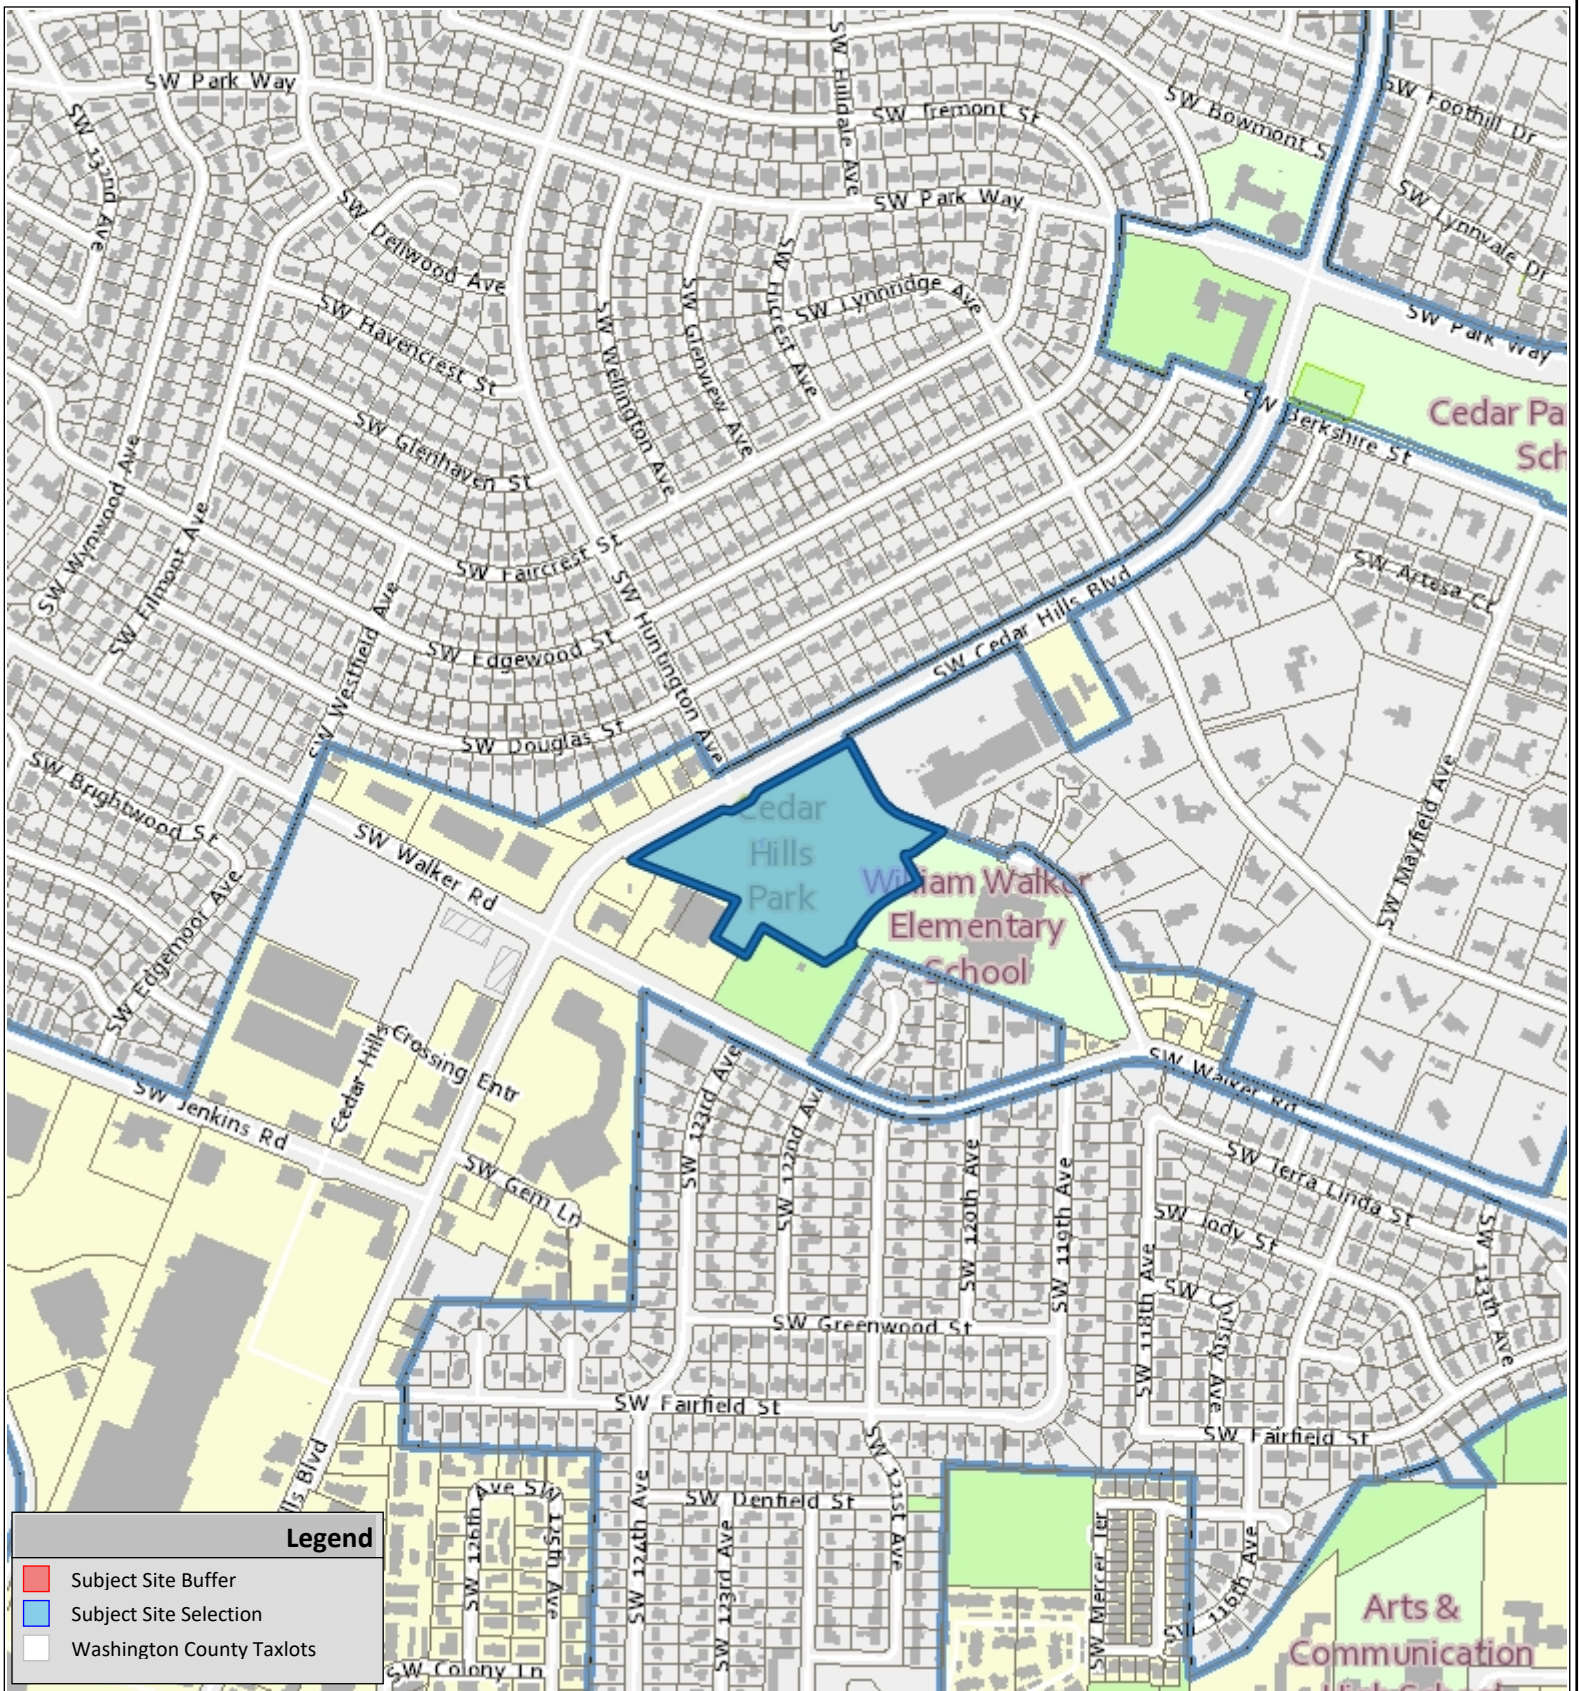

VICINITY MAP

CEDAR HILLS PARK NETTING DR2020-0111

COMMUNITY DEVELOPMENT DEPARTMENT
 Planning Division

The information supplied in this application represents the best data available at the time of publication. City of Beaverton GIS makes no claims, representations, or warranties as to its accuracy or completeness.

11/12/2020

Taxlot No:
 1S110BB10500

N

Application #
 See Notice