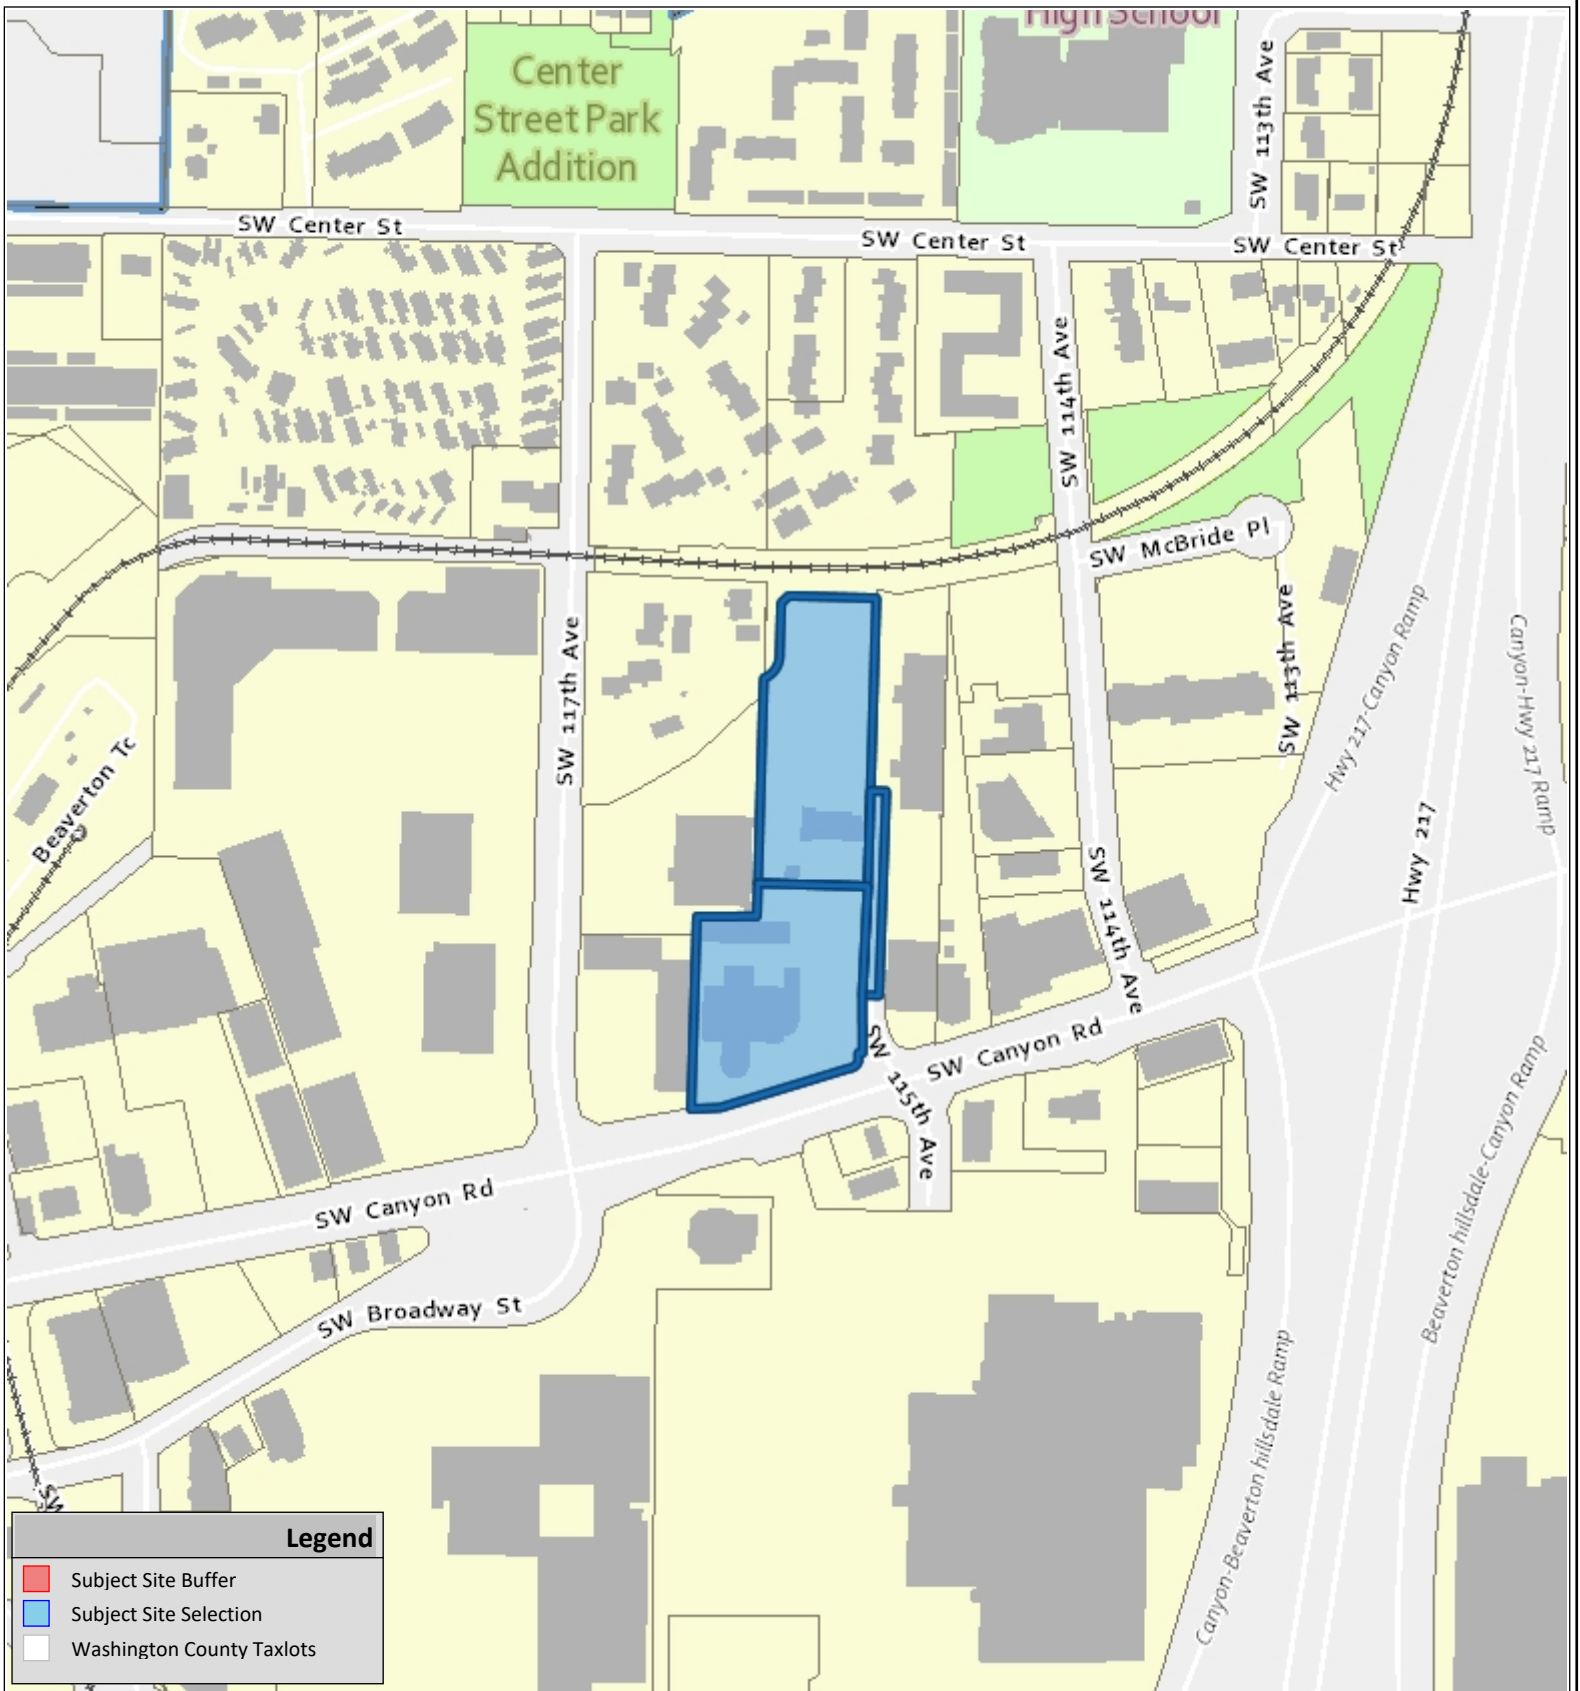

VICINITY MAP

Legend

- Subject Site Buffer
- Subject Site Selection
- Washington County Taxlots

CARR SUBARU SALES AND SERVICE ADDITIONS
CU2021-0009/CU2021-0010/DR2021-0055/SDM2021-0001

COMMUNITY DEVELOPMENT DEPARTMENT
Planning Division

The information supplied in this application represents the best data available at the time of publication. City of Beaverton GIS makes no claims, representations, or warranties as to its accuracy or completeness.