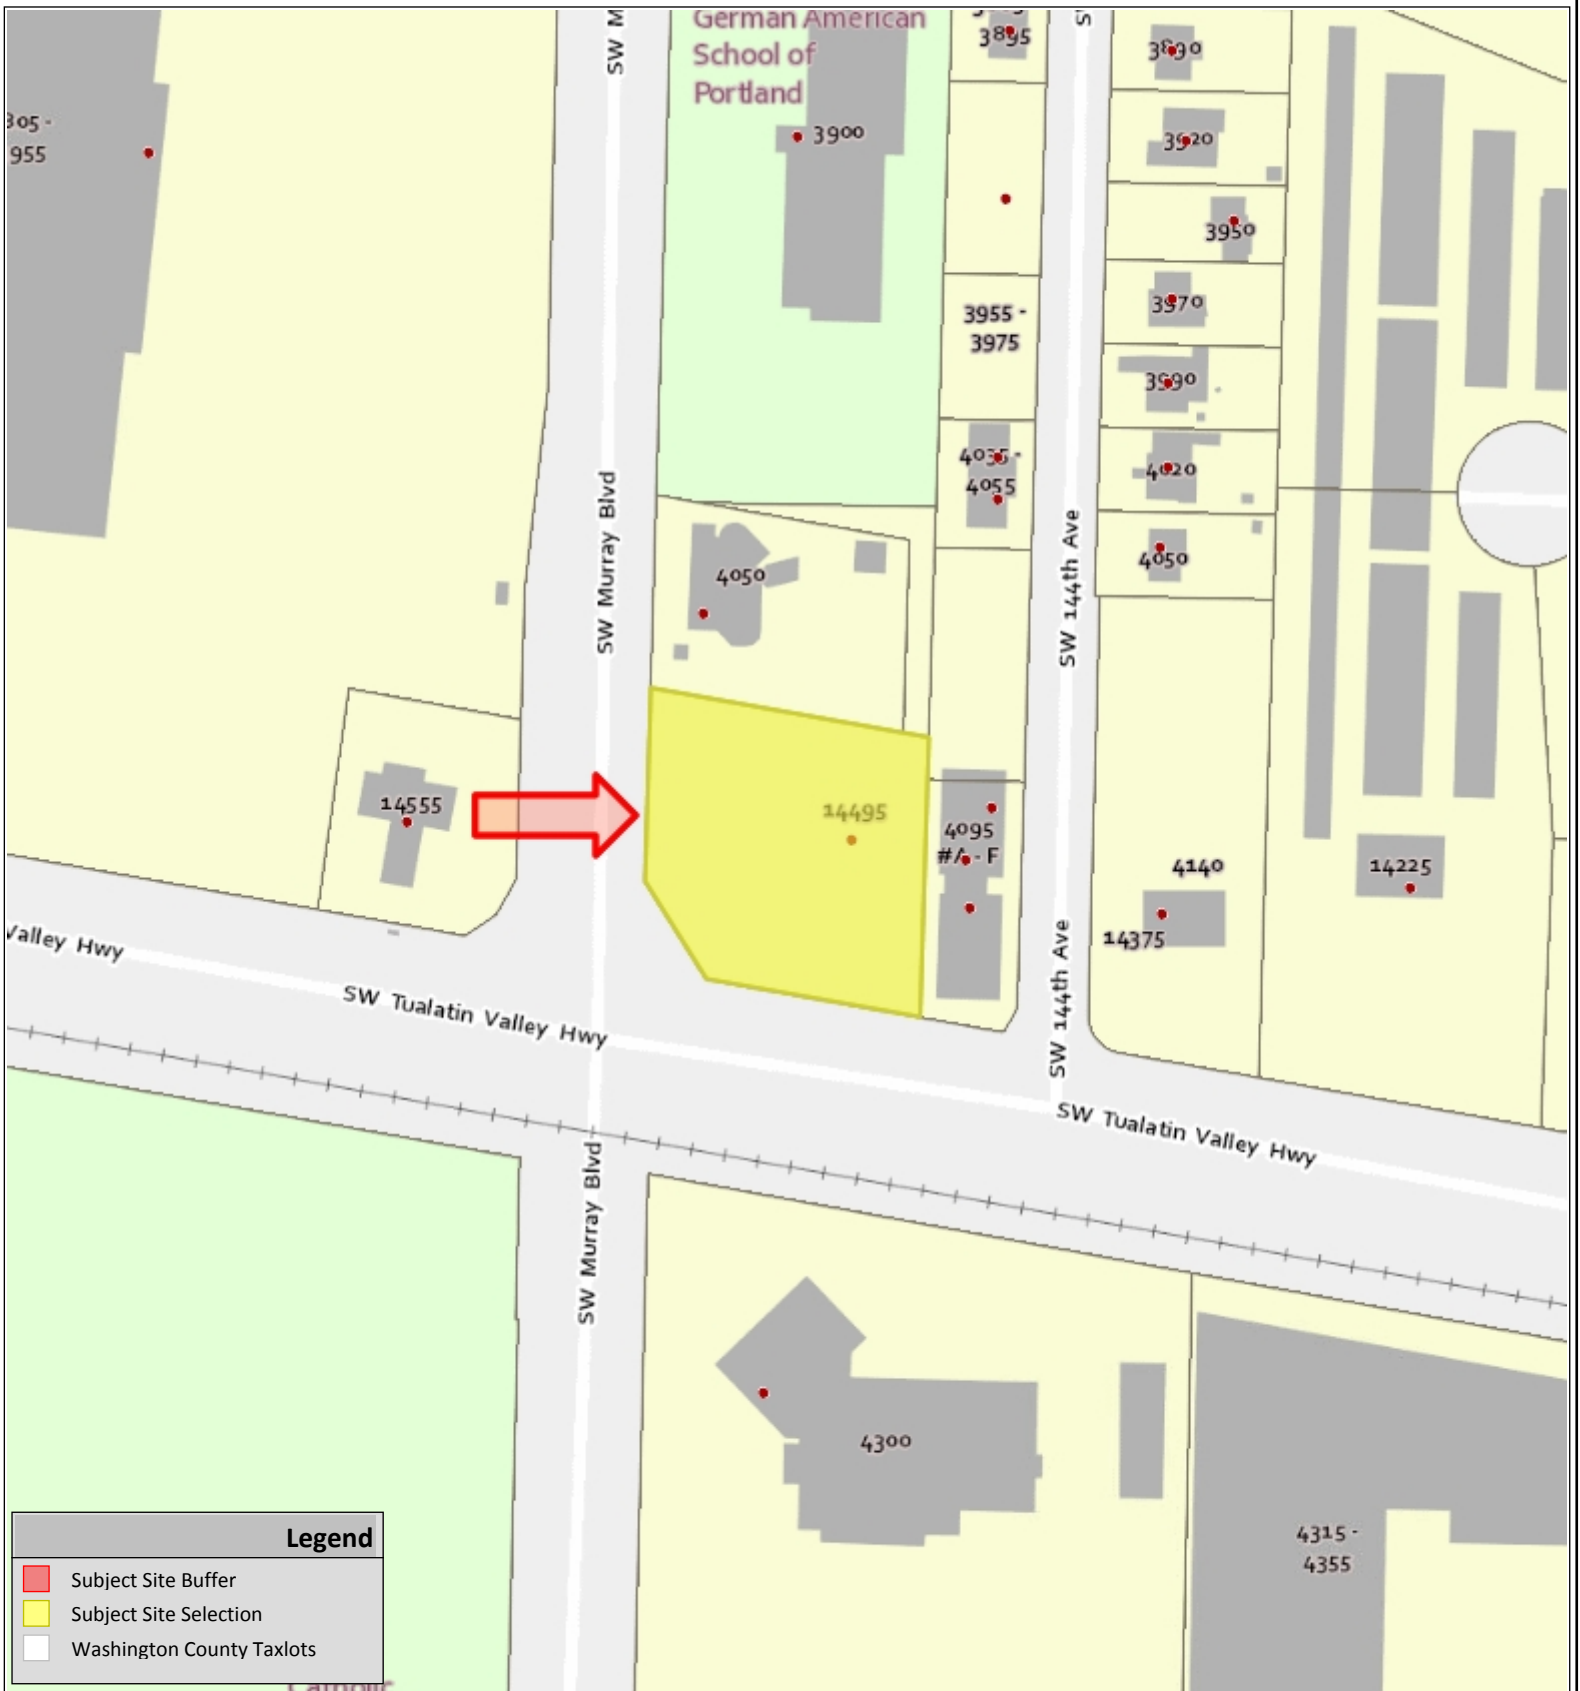

VICINITY MAP

EXHIBIT A

Legend

- Subject Site Buffer
- Subject Site Selection
- Washington County Taxlots

**CARL'S JR AND HUMAN BEAN AT TV HWY AND MURRAY
BLVD DR2016-0139**

COMMUNITY DEVELOPMENT DEPARTMENT
Planning Division

The information supplied in this application represents the best data available at the time of publication. City of Beaverton GIS makes no claims, representations, or warranties as to its accuracy or completeness.

01/12/2017

Taxlot No:
1S116BB02900

Application #
 See Notice