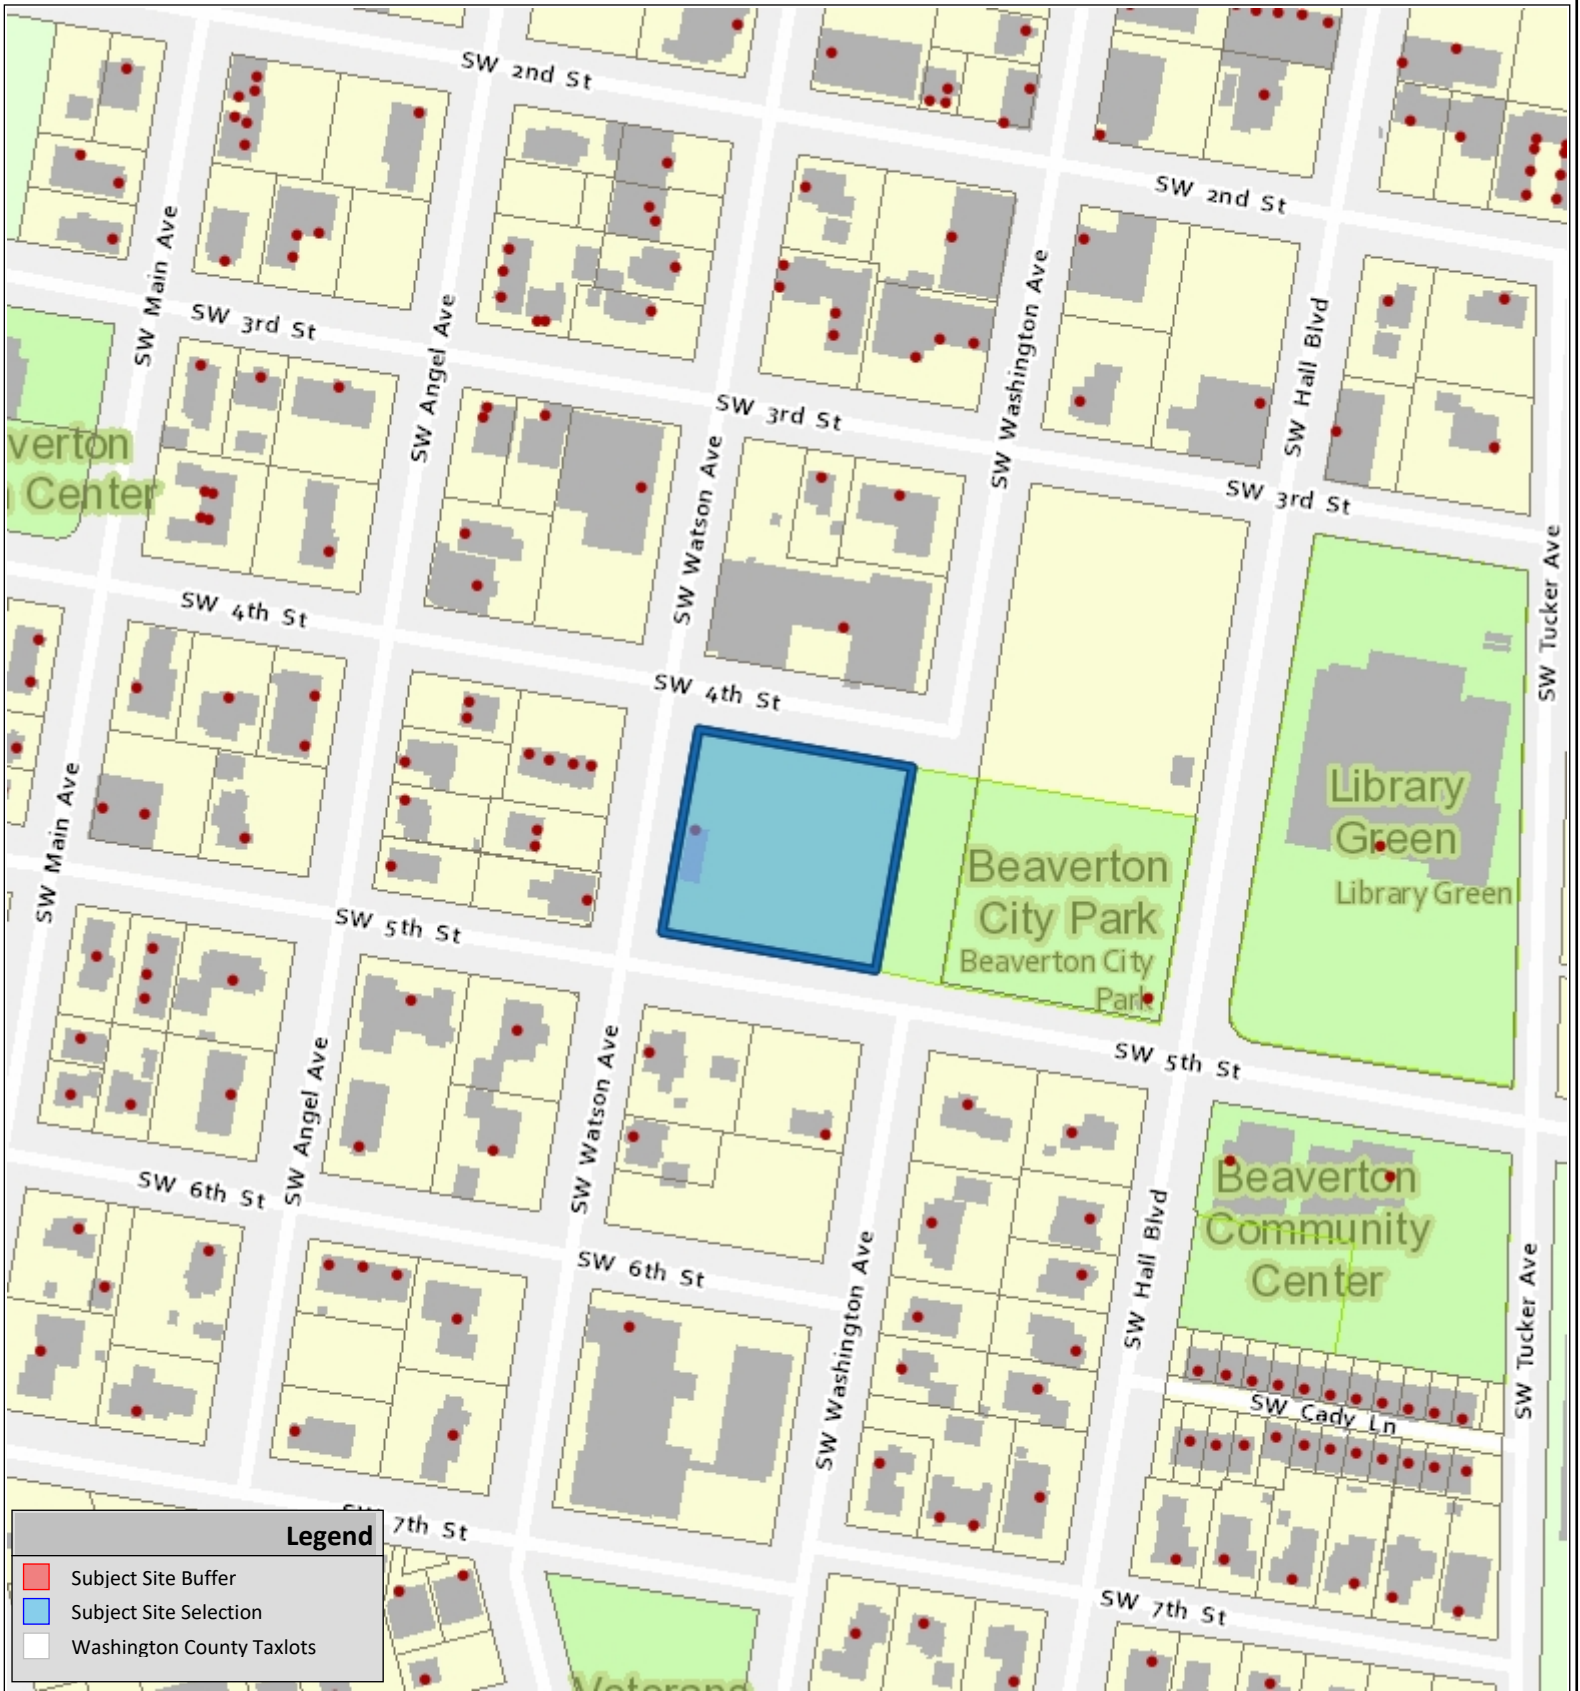

VICINITY MAP

CITY PARK FOUNTAIN DR2019-0041

COMMUNITY DEVELOPMENT DEPARTMENT
 Planning Division

The information supplied in this application represents the best data available at the time of publication. City of Beaverton GIS makes no claims, representations, or warranties as to its accuracy or completeness.

08/19/2019
Taxlot No:
 1S116AD09100

N

 Application #
 See Notice