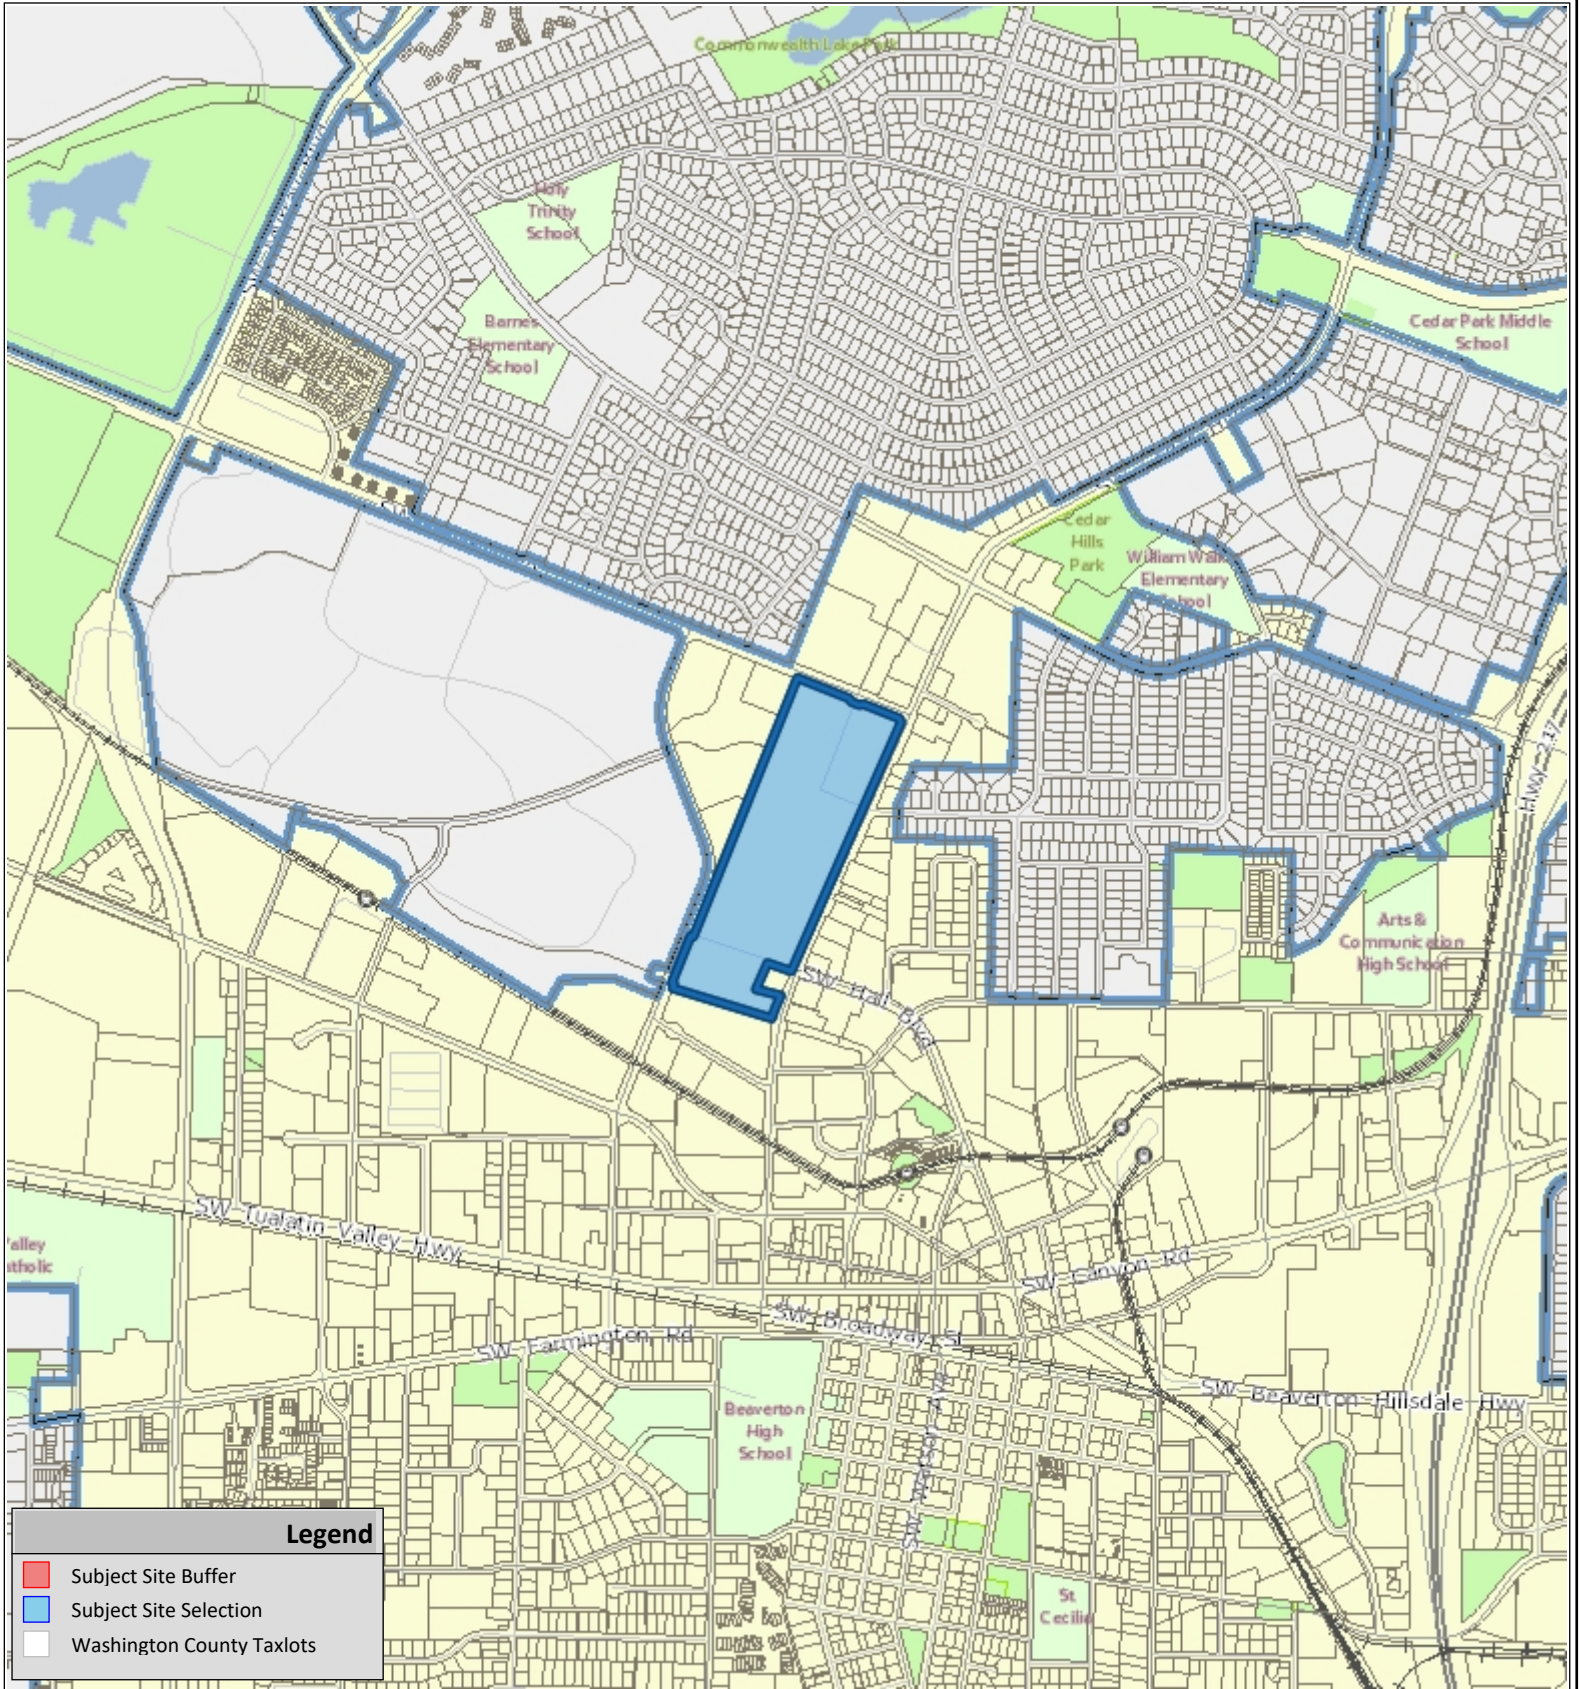

VICINITY MAP

Legend

- Subject Site Buffer
- Subject Site Selection
- Washington County Taxlots

CEDAR HILLS CROSSING EXTENDED HOURS OF OPERATION
CU2019-0010

COMMUNITY DEVELOPMENT DEPARTMENT
Planning Division

The information supplied in this application represents the best data available at the time of publication. City of Beaverton GIS makes no claims, representations, or warranties as to its accuracy or completeness.

12/24/2019

Taxlot No:
 1S1090000200

N

 Application #
 See Notice