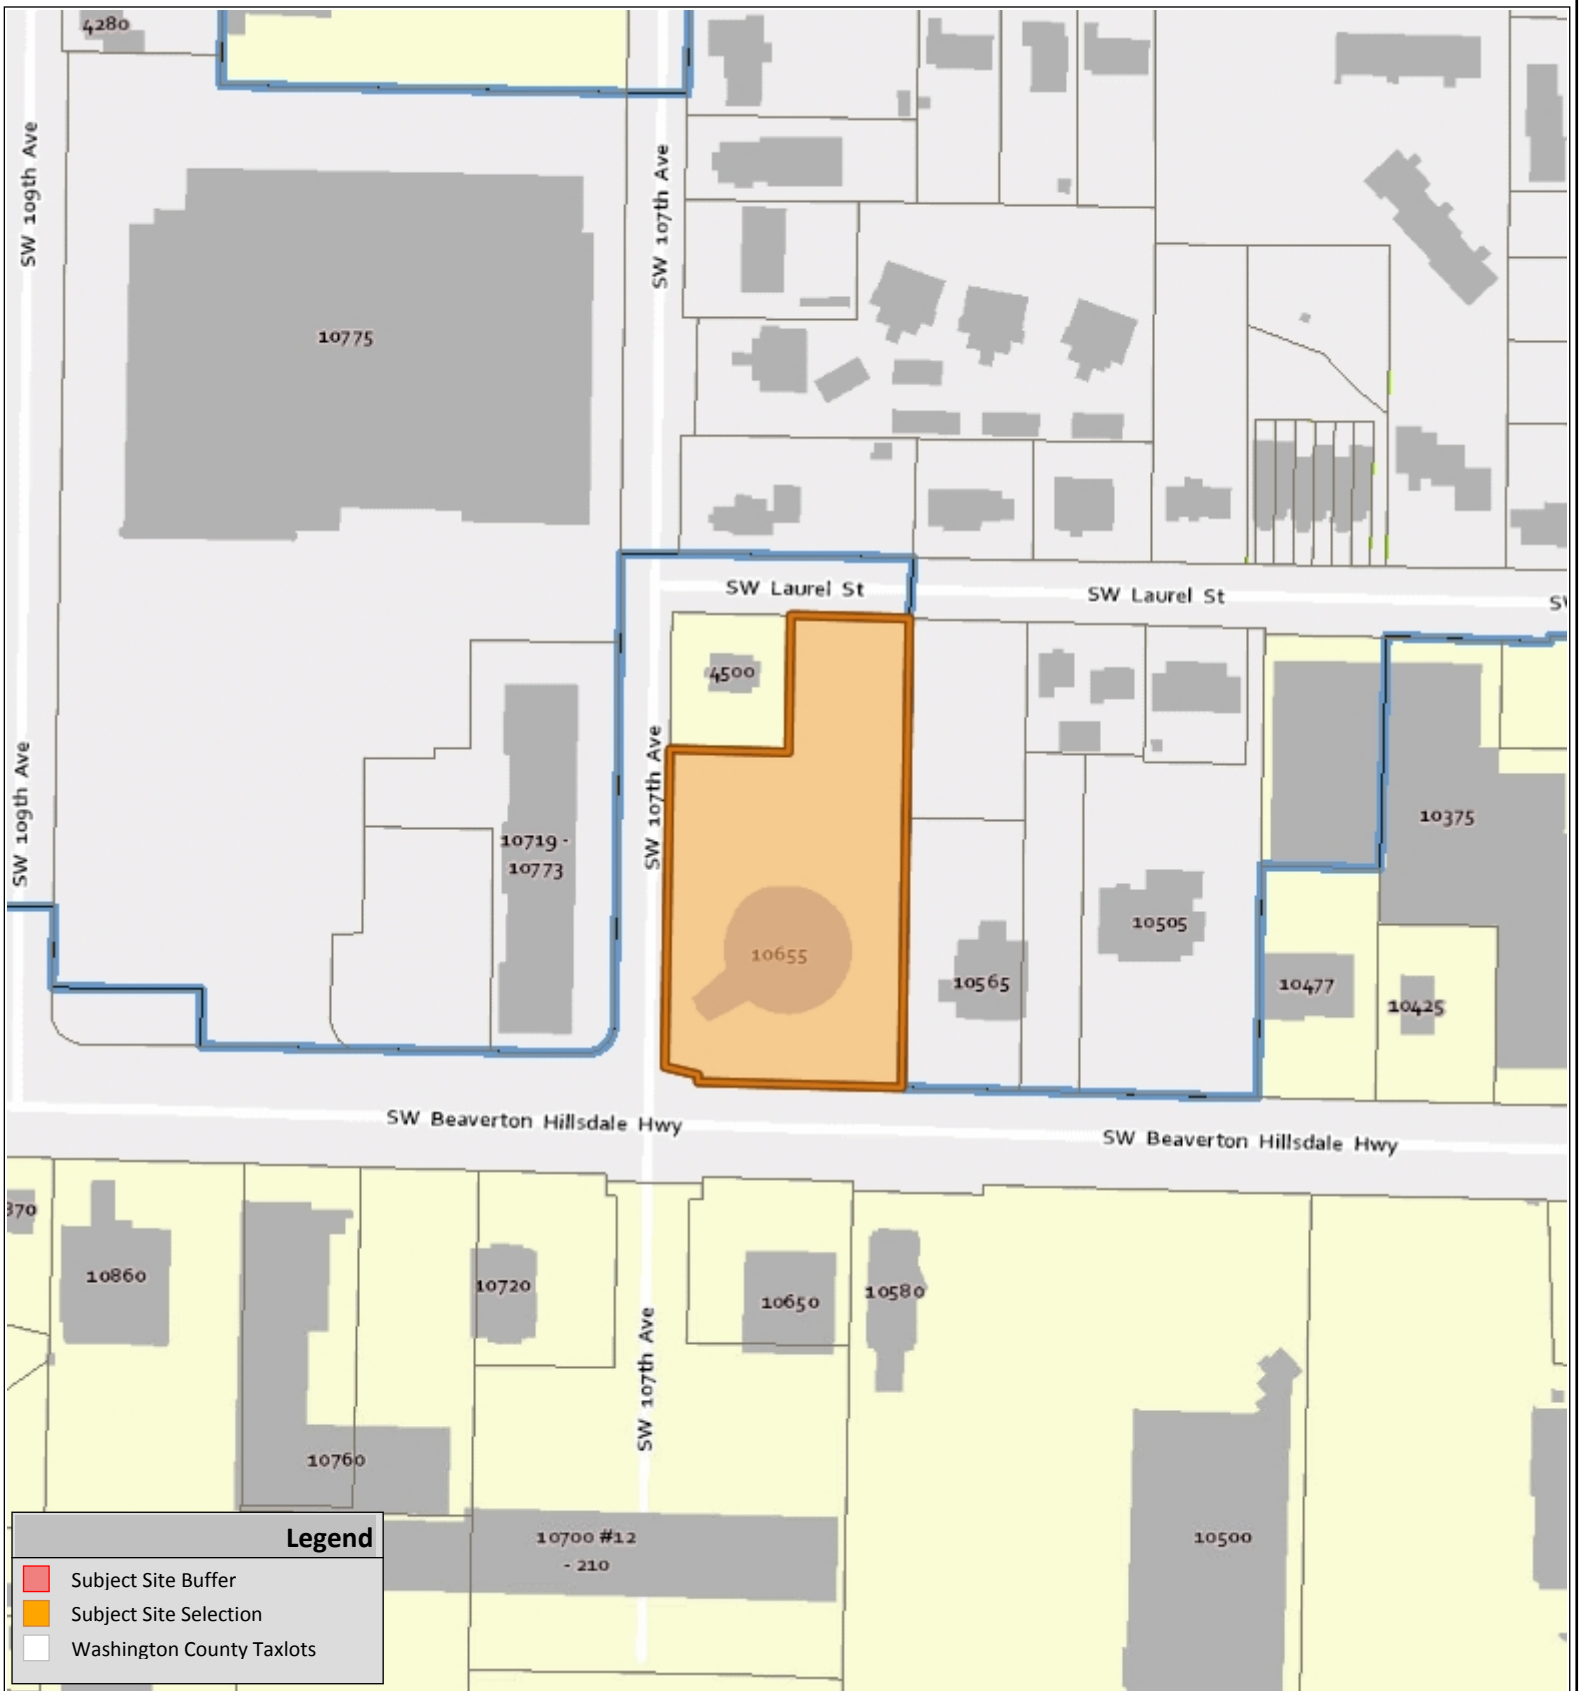

VICINITY MAP

Legend

- Subject Site Buffer
- Subject Site Selection
- Washington County Taxlots

CHICK-FIL-A EXTENDED HOURS CU2017-0013

COMMUNITY DEVELOPMENT DEPARTMENT
 Planning Division

The information supplied in this application represents the best data available at the time of publication. City of Beaverton GIS makes no claims, representations, or warranties as to its accuracy or completeness.

12/19/2017

Taxlot No:
 1S114BC01900

Application #
 See Notice