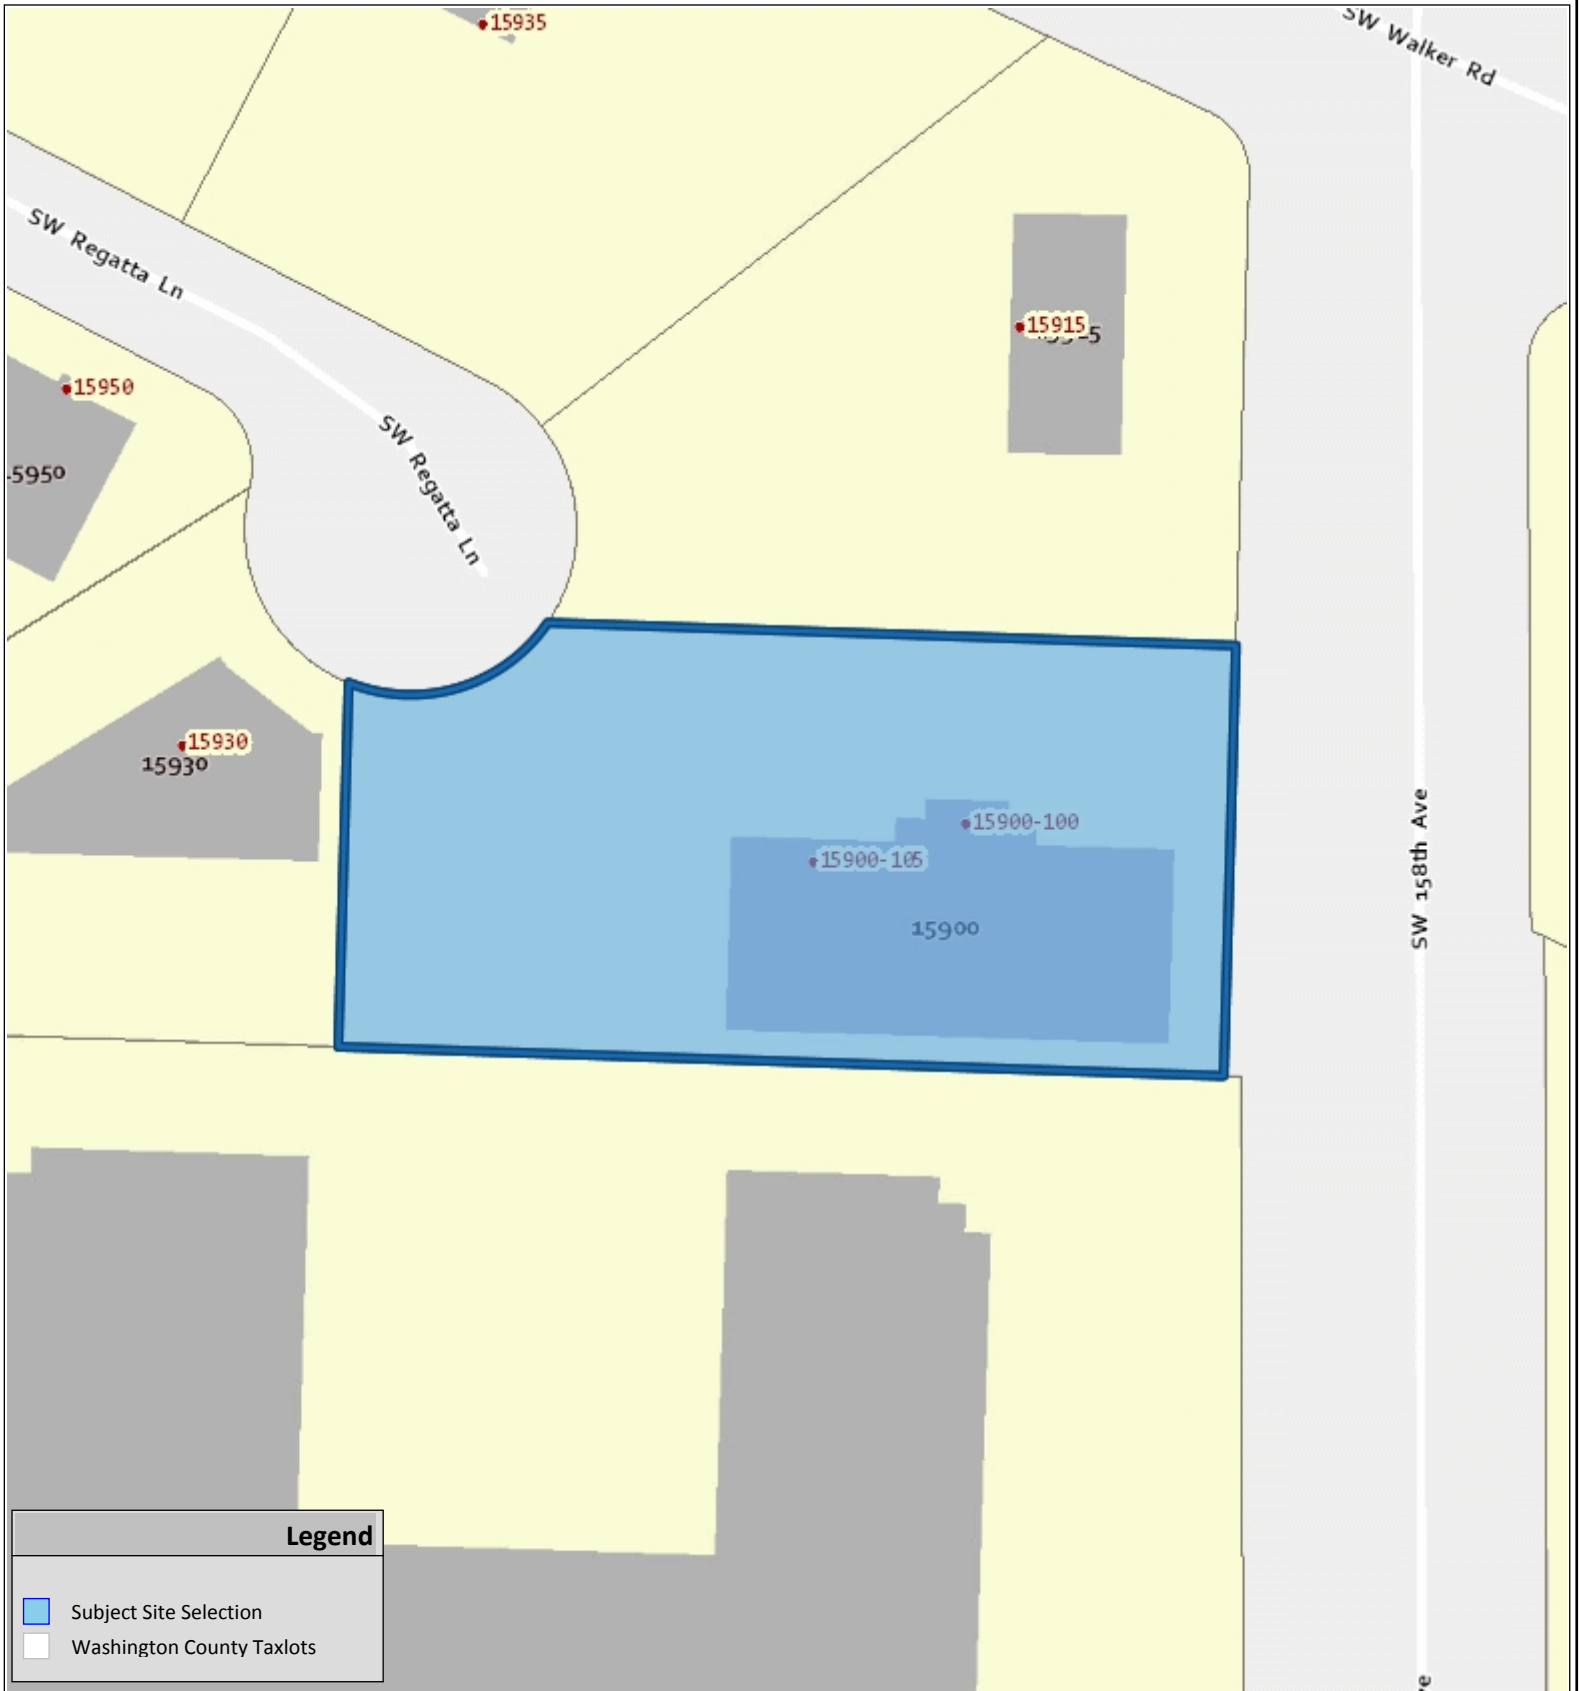

# VICINITY MAP

**Legend**

- Subject Site Selection
- Washington County Taxlots

**CASTAWAY BEAVERTON DI2018-0001**

**COMMUNITY DEVELOPMENT DEPARTMENT**  
Planning Division

The information supplied in this application represents the best data available at the time of publication. City of Beaverton GIS makes no claims, representations, or warranties as to its accuracy or completeness.

**08/27/2018**

**Taxlot No:**  
1S105BA01500

N  
↑

Application #  
See Notice