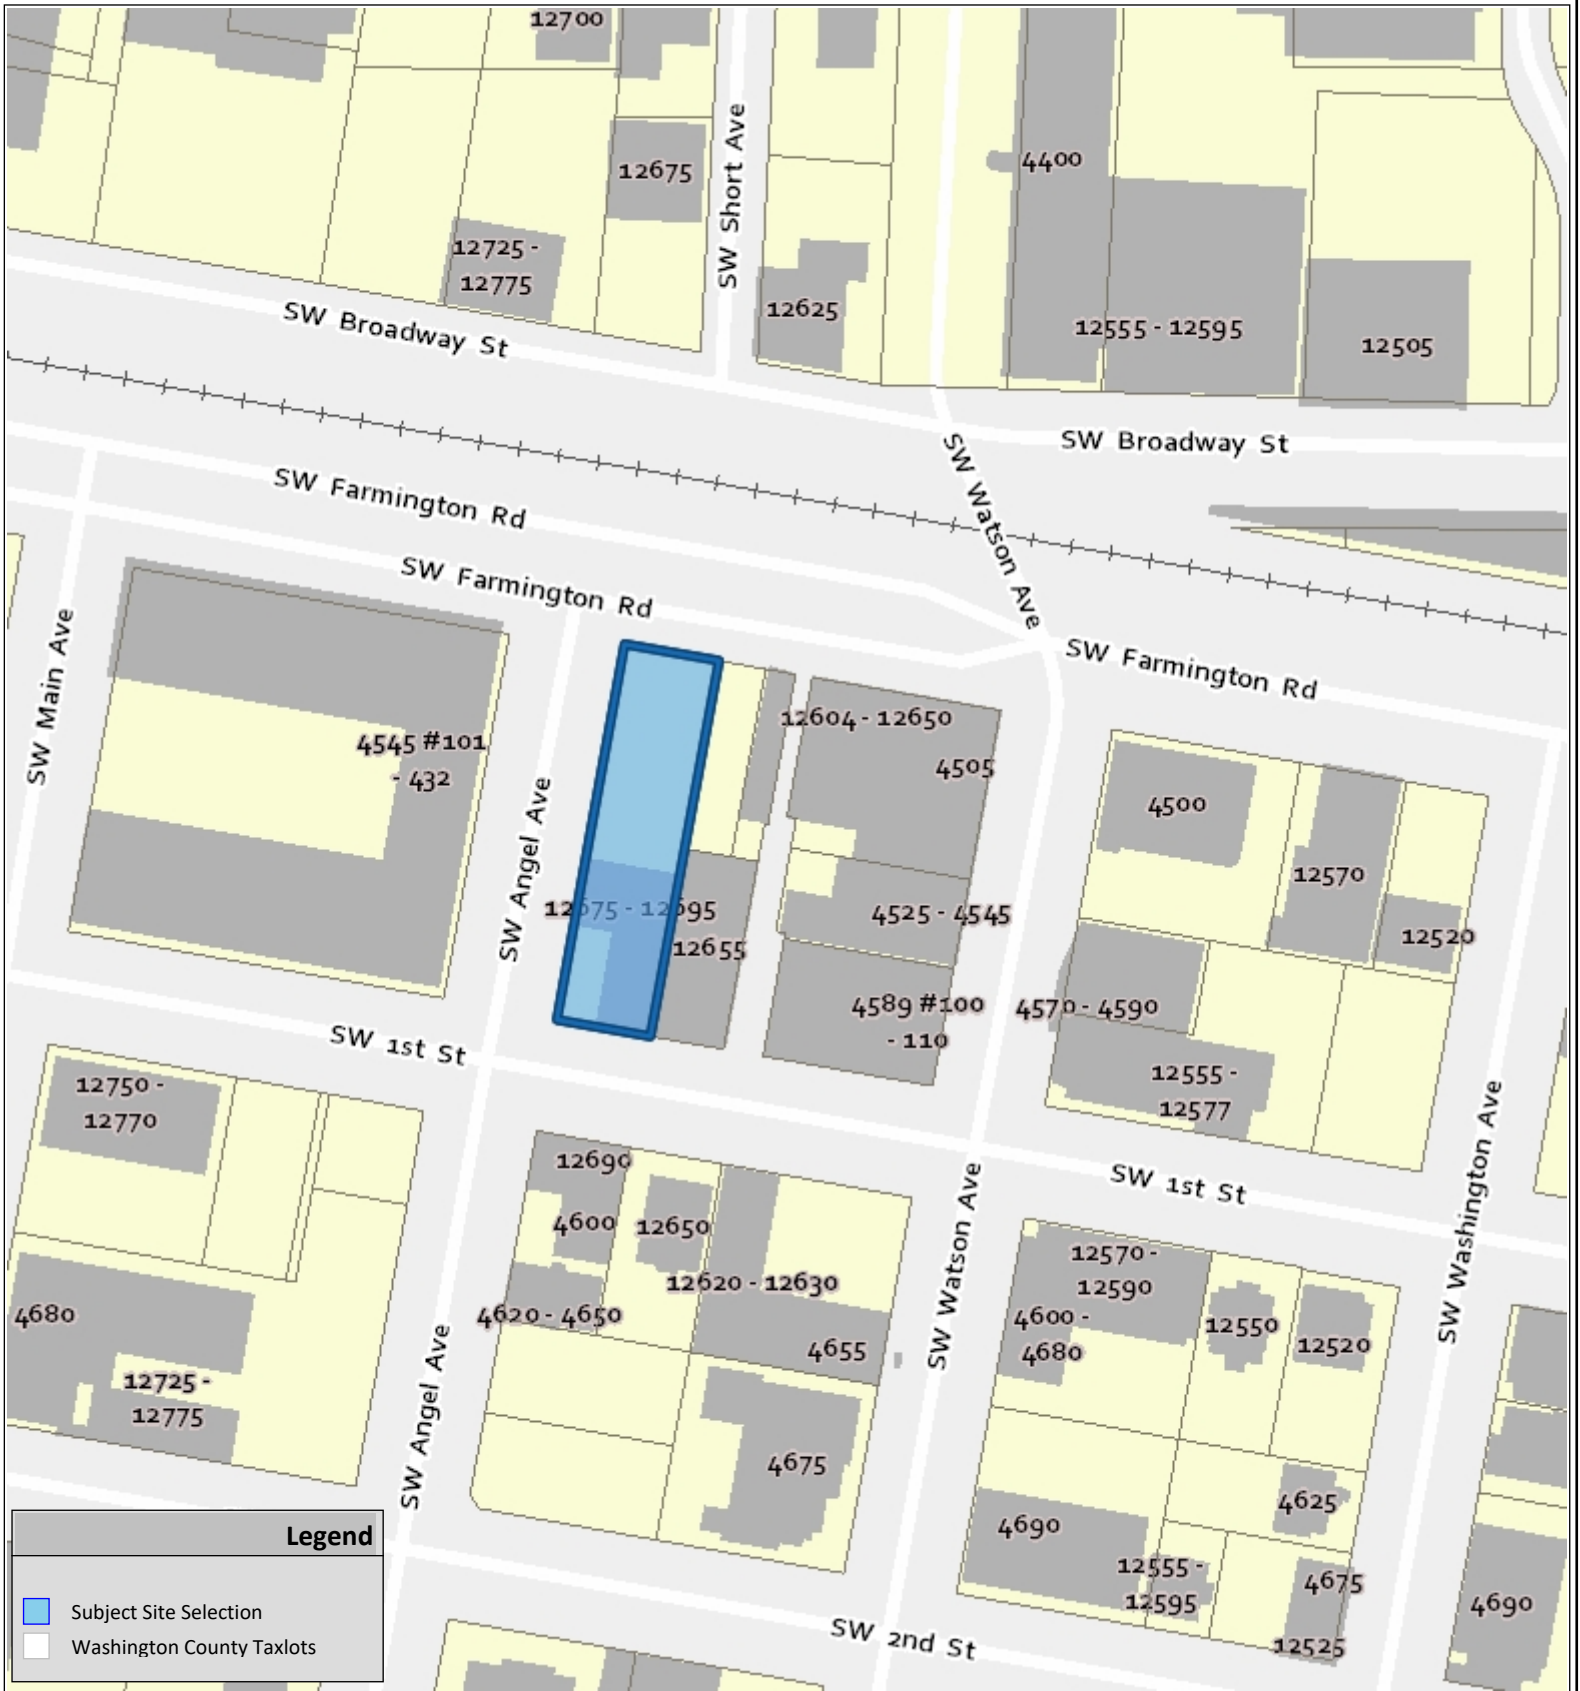

VICINITY MAP

Legend

- Subject Site Selection
- Washington County Taxlots

Breakside Bar Container DDR2022-0002

COMMUNITY DEVELOPMENT DEPARTMENT
Planning Division

The information supplied in this application represents the best data available at the time of publication. City of Beaverton GIS makes no claims, representations, or warranties as to its accuracy or completeness.

02/04/2022

Taxlot No:
1S116AD00900

N
↑

Application #
See Notice