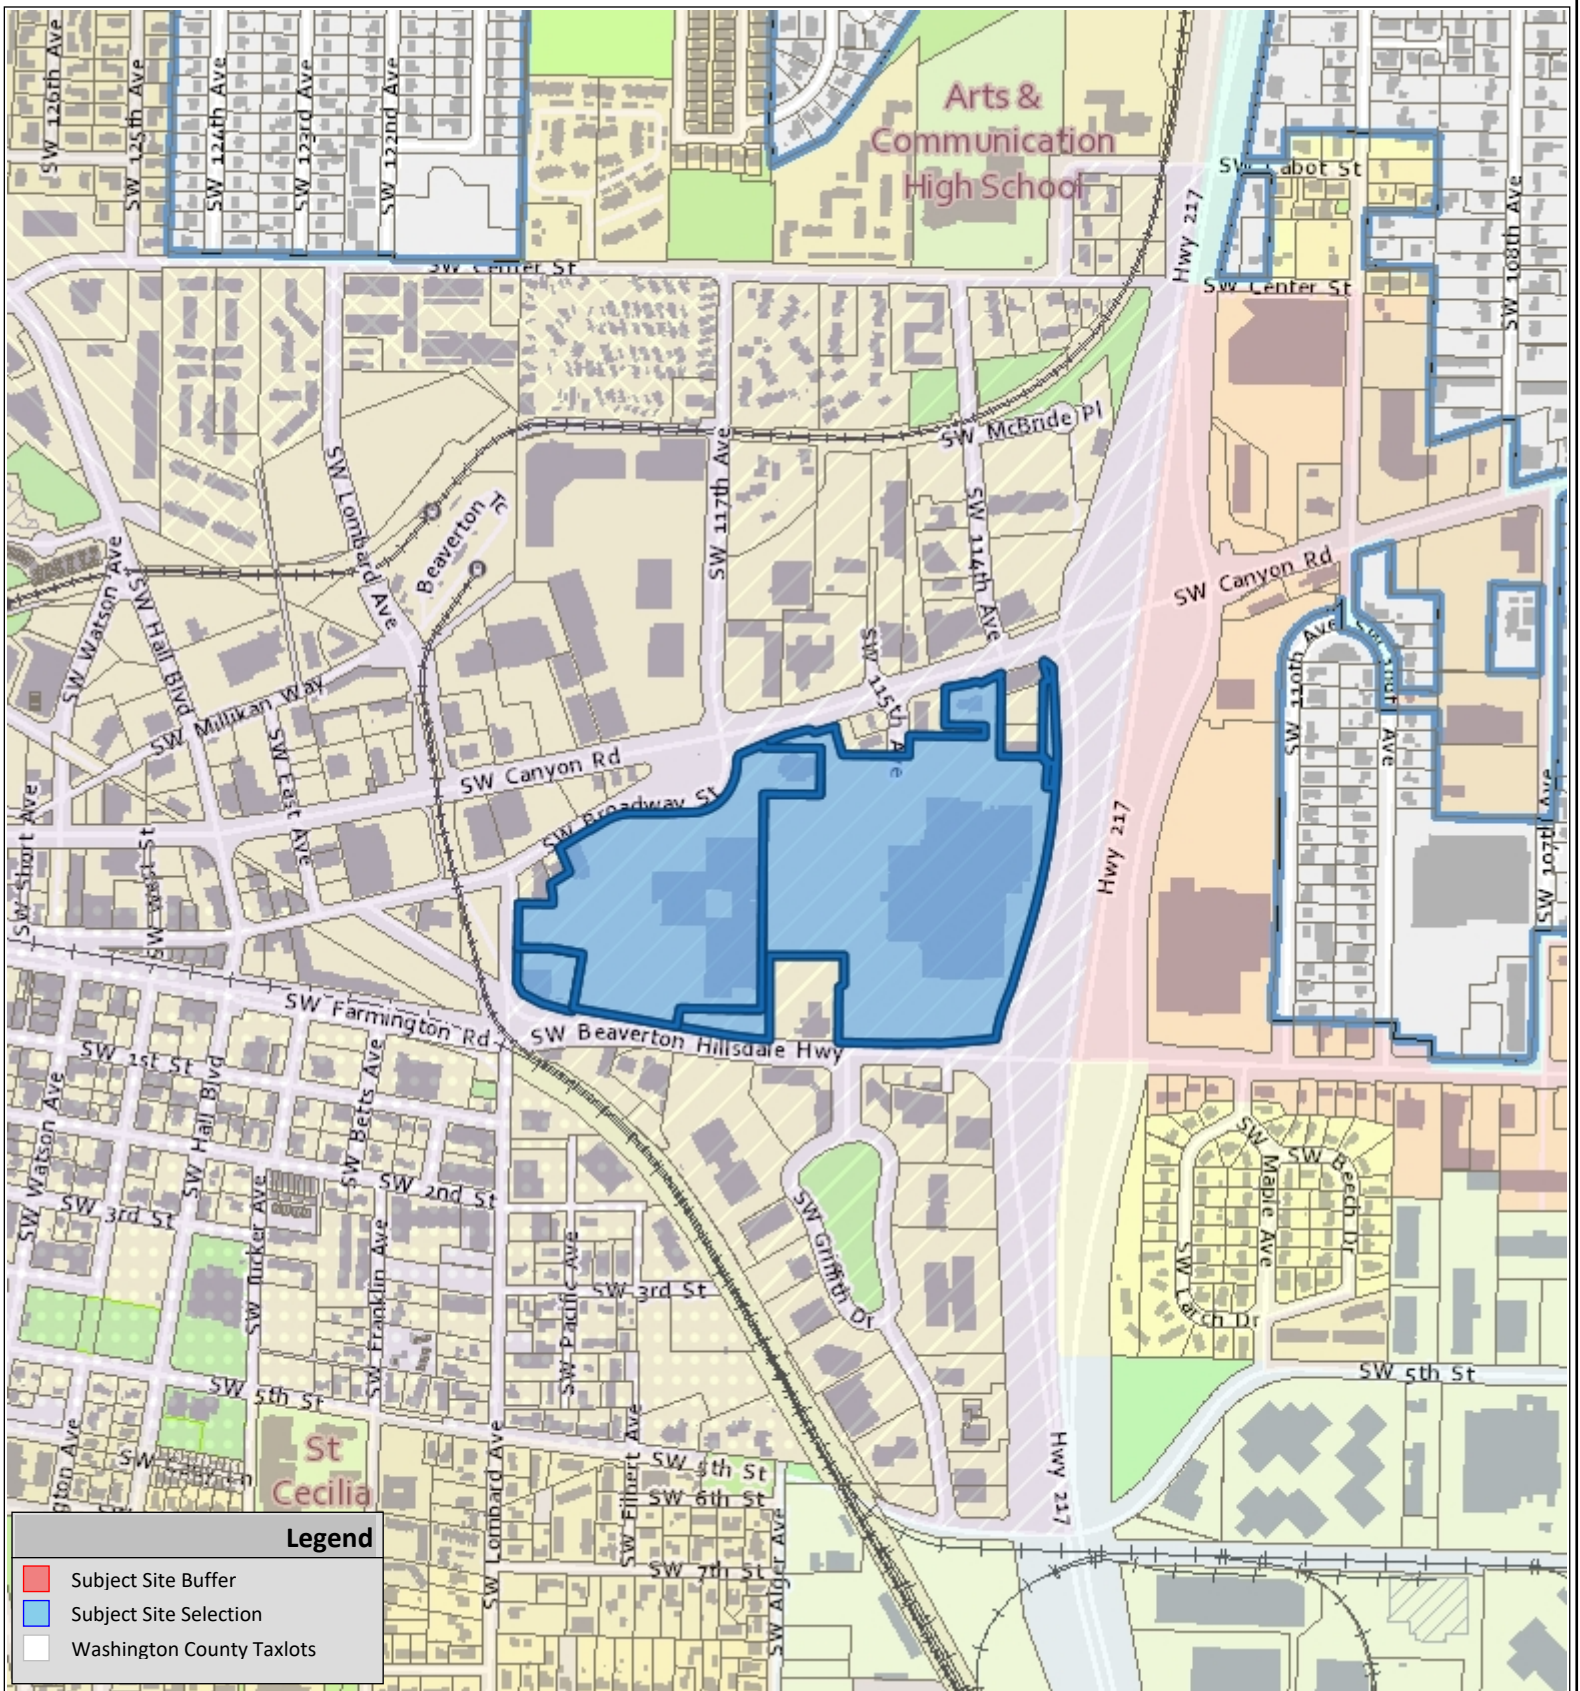

VICINITY MAP

Legend

- Subject Site Buffer
- Subject Site Selection
- Washington County Taxlots

BEAVERTON TOWN SQUARE BUILDING 1 DR2020-0037

COMMUNITY DEVELOPMENT DEPARTMENT
Planning Division

The information supplied in this application represents the best data available at the time of publication. City of Beaverton GIS makes no claims, representations, or warranties as to its accuracy or completeness.

03/09/2021

Taxlot No:
1S115BA01300
1S115BA01401
1S115BA02000

N

Application #
See Notice