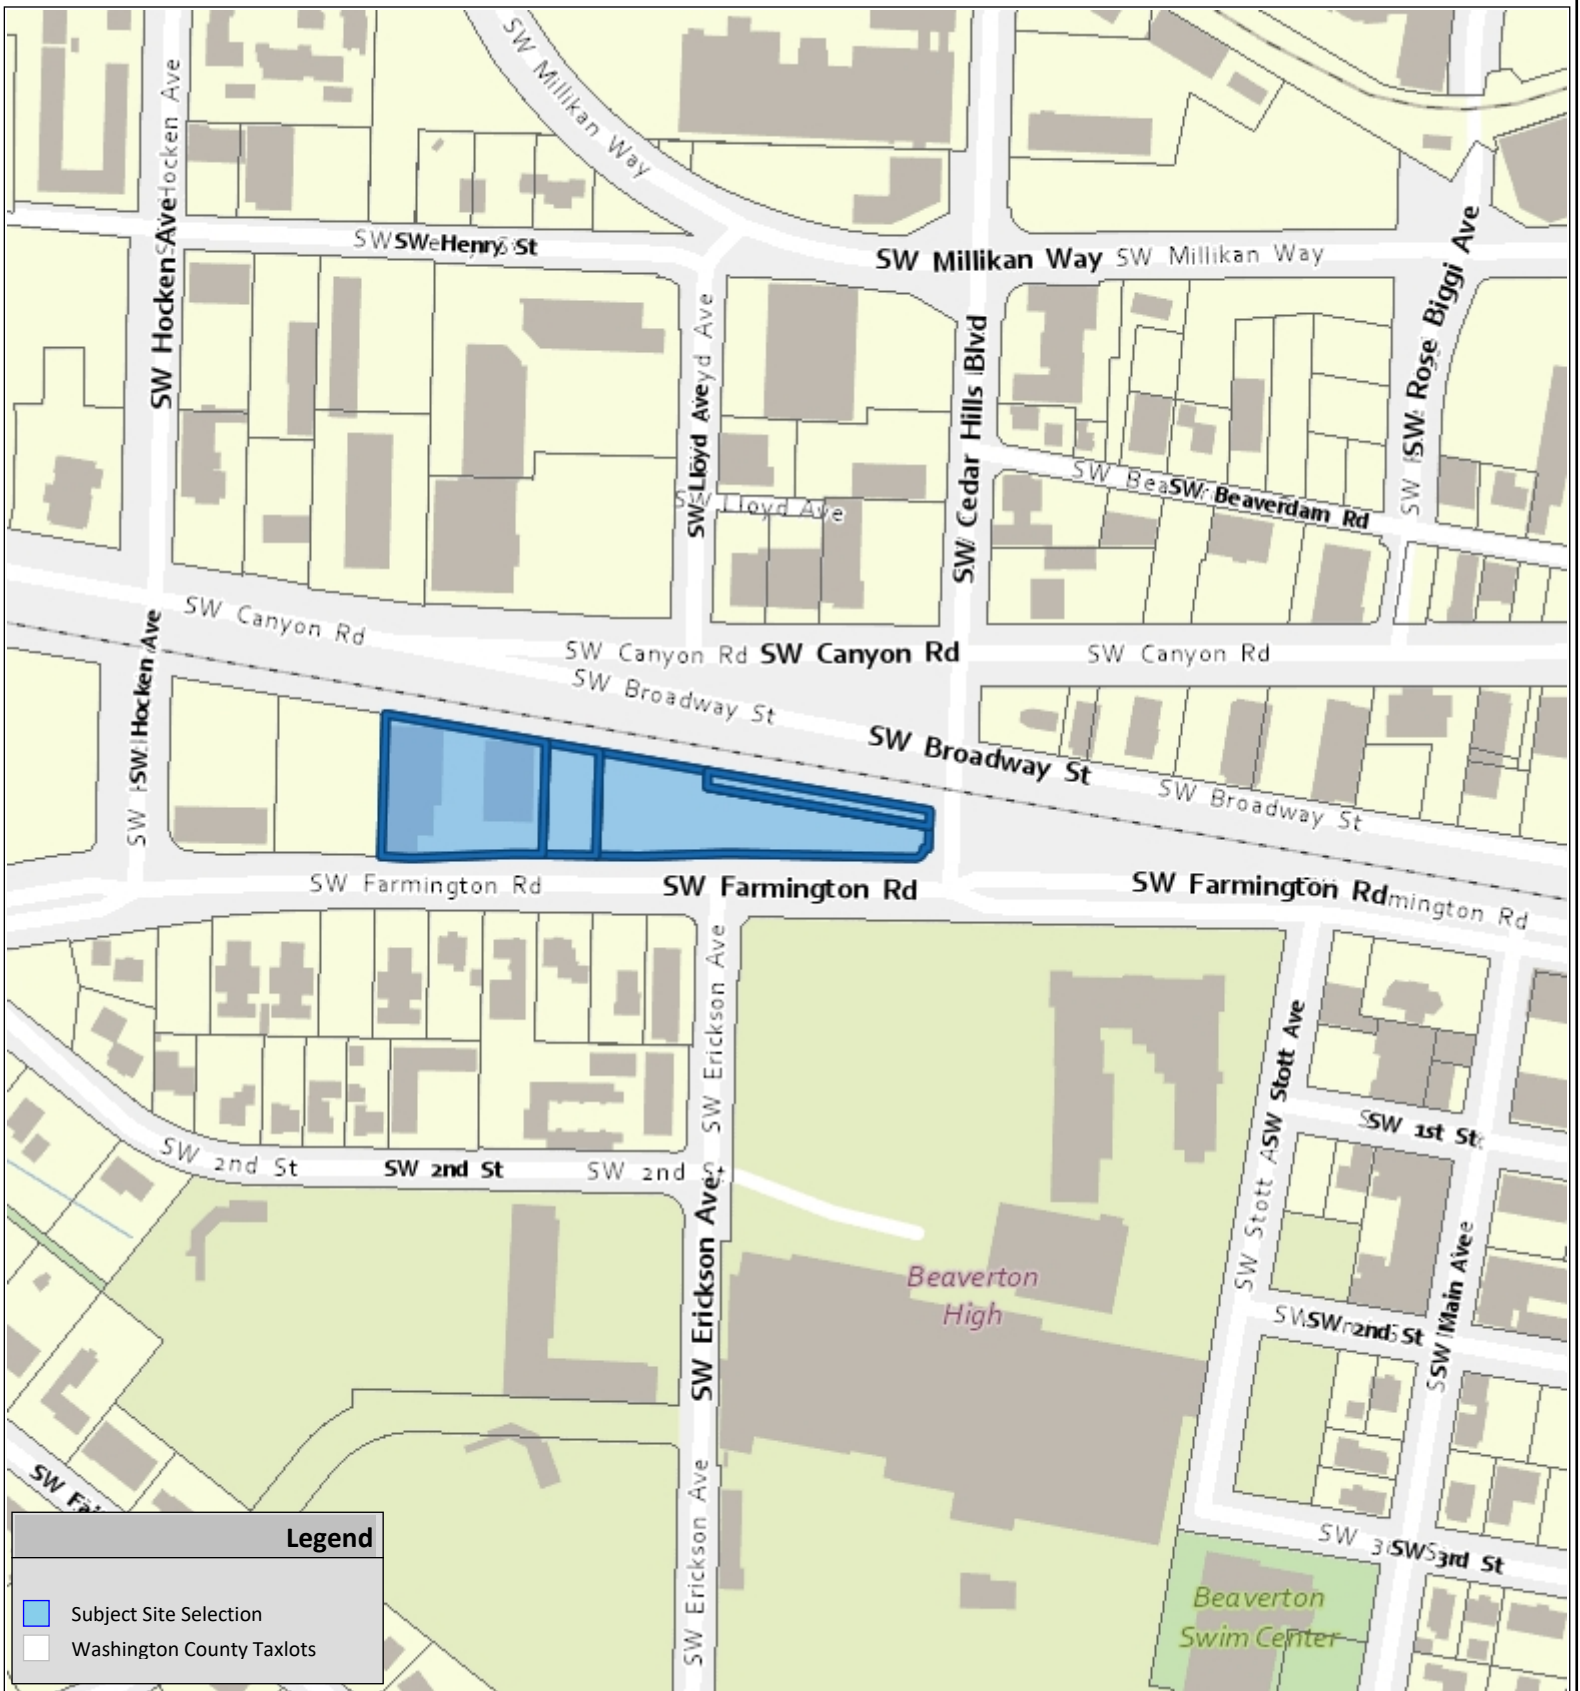

VICINITY MAP

Legend

- Subject Site Selection
- Washington County Taxlots

**BEAVERTON HYUNDAI REMODEL & EXPANSION
DR2023-0018**

**COMMUNITY DEVELOPMENT DEPARTMENT
Planning Division**

The information supplied in this application represents the best data available at the time of publication. City of Beaverton GIS makes no claims, representations, or warranties as to its accuracy or completeness.