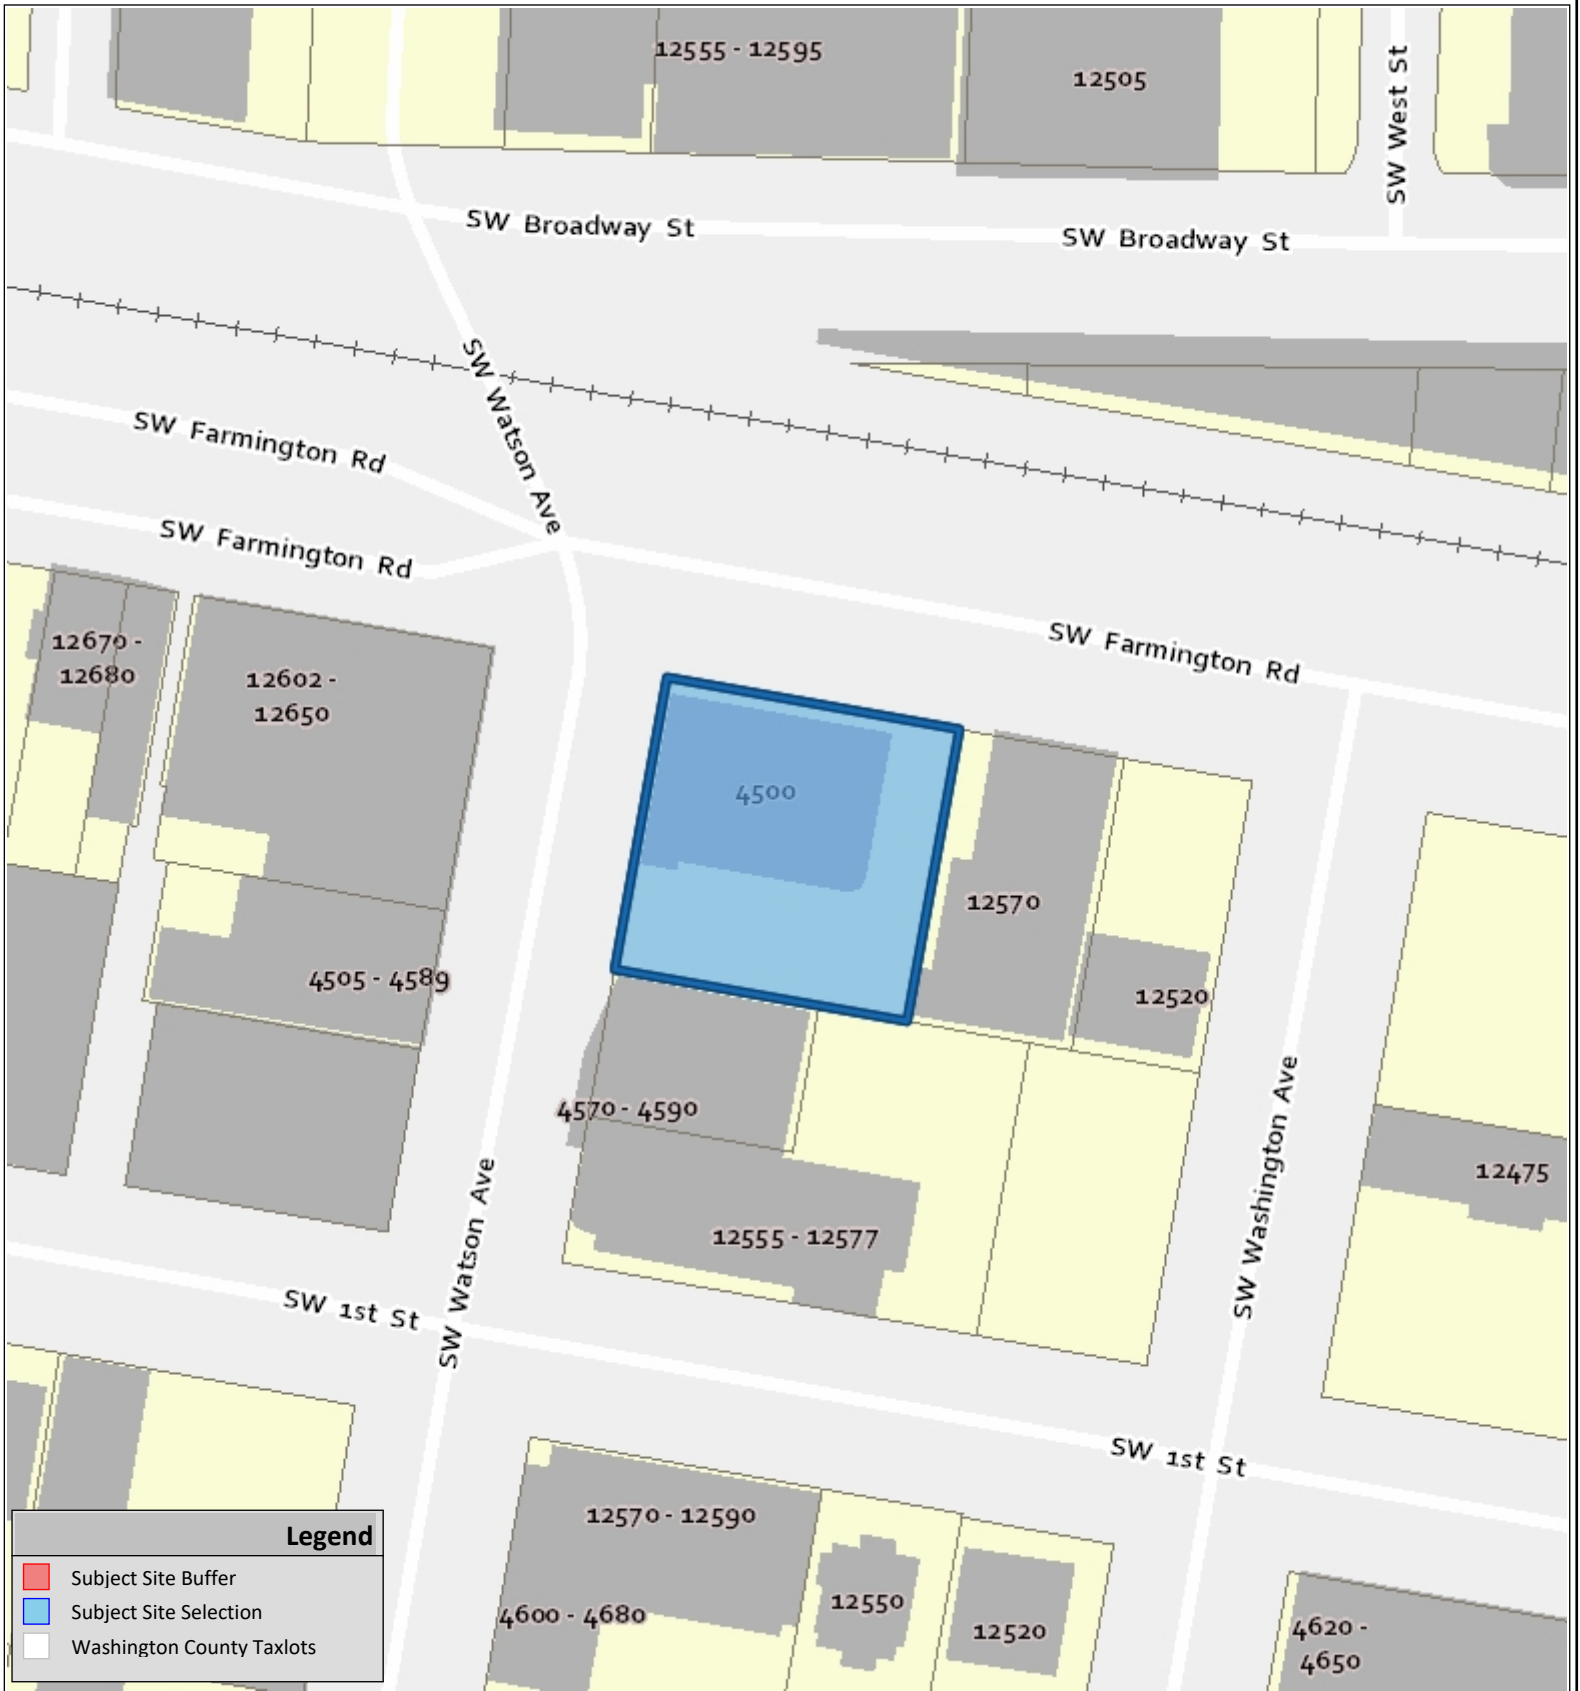

VICINITY MAP

Legend

- Subject Site Buffer
- Subject Site Selection
- Washington County Taxlots

BANK OF BEAVERTON DR2019-0169/HR2019-0003

COMMUNITY DEVELOPMENT DEPARTMENT
 Planning Division

The information supplied in this application represents the best data available at the time of publication. City of Beaverton GIS makes no claims, representations, or warranties as to its accuracy or completeness.

12/16/2019

Taxlot No:
 1S116AD00300

N

Application #
 See Notice