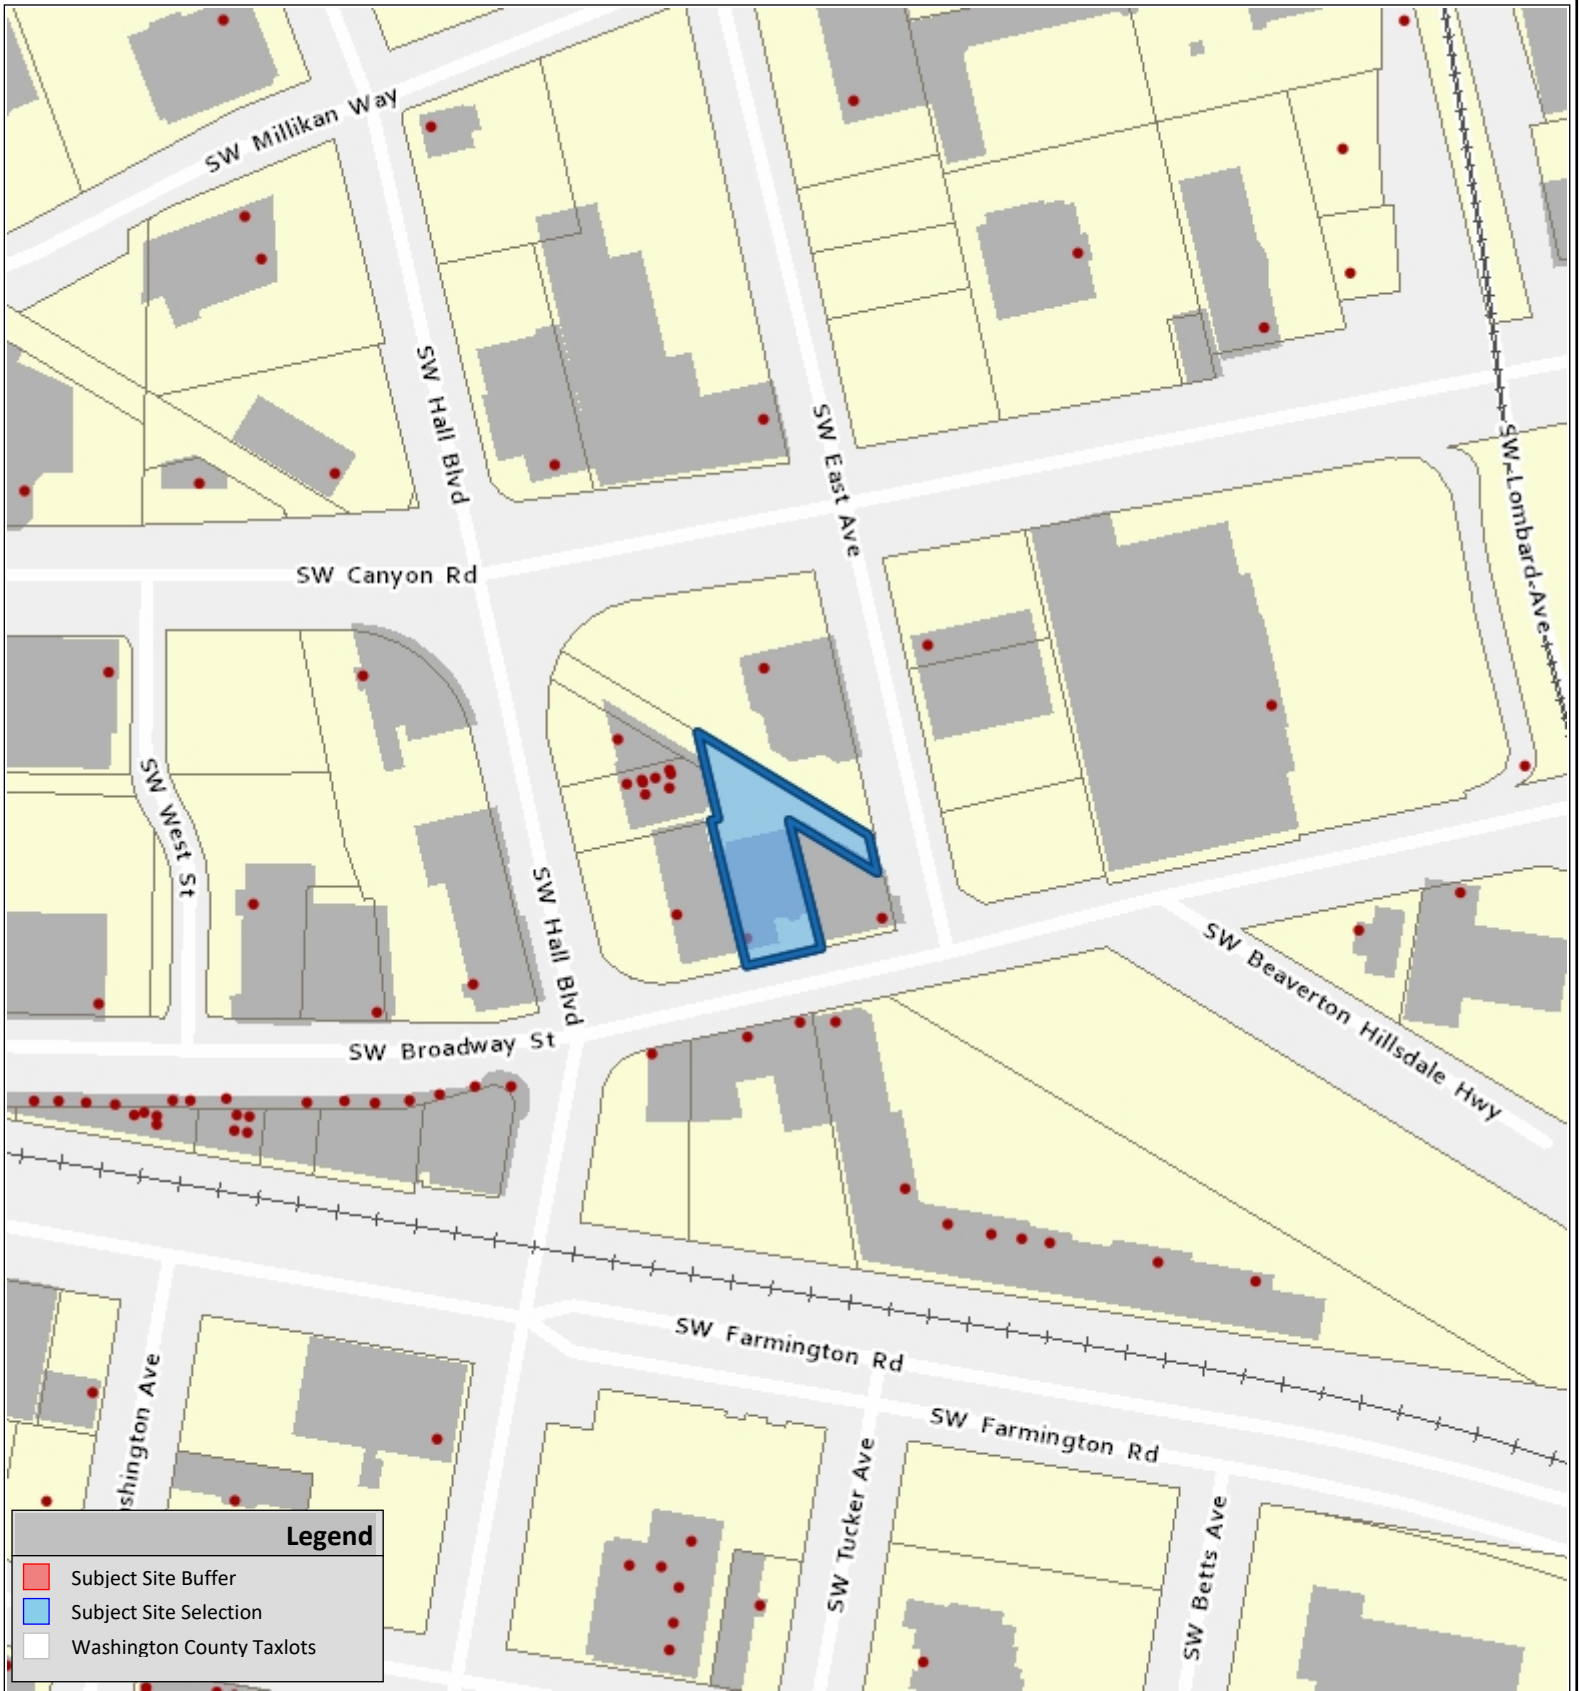

VICINITY MAP

BAKERY BLOCKS MODIFICATIONS DR2021-0127/HR2021-0001

COMMUNITY DEVELOPMENT DEPARTMENT
 Planning Division

The information supplied in this application represents the best data available at the time of publication. City of Beaverton GIS makes no claims, representations, or warranties as to its accuracy or completeness.

12/08/2021

Taxlot No:
 1S115BB06001