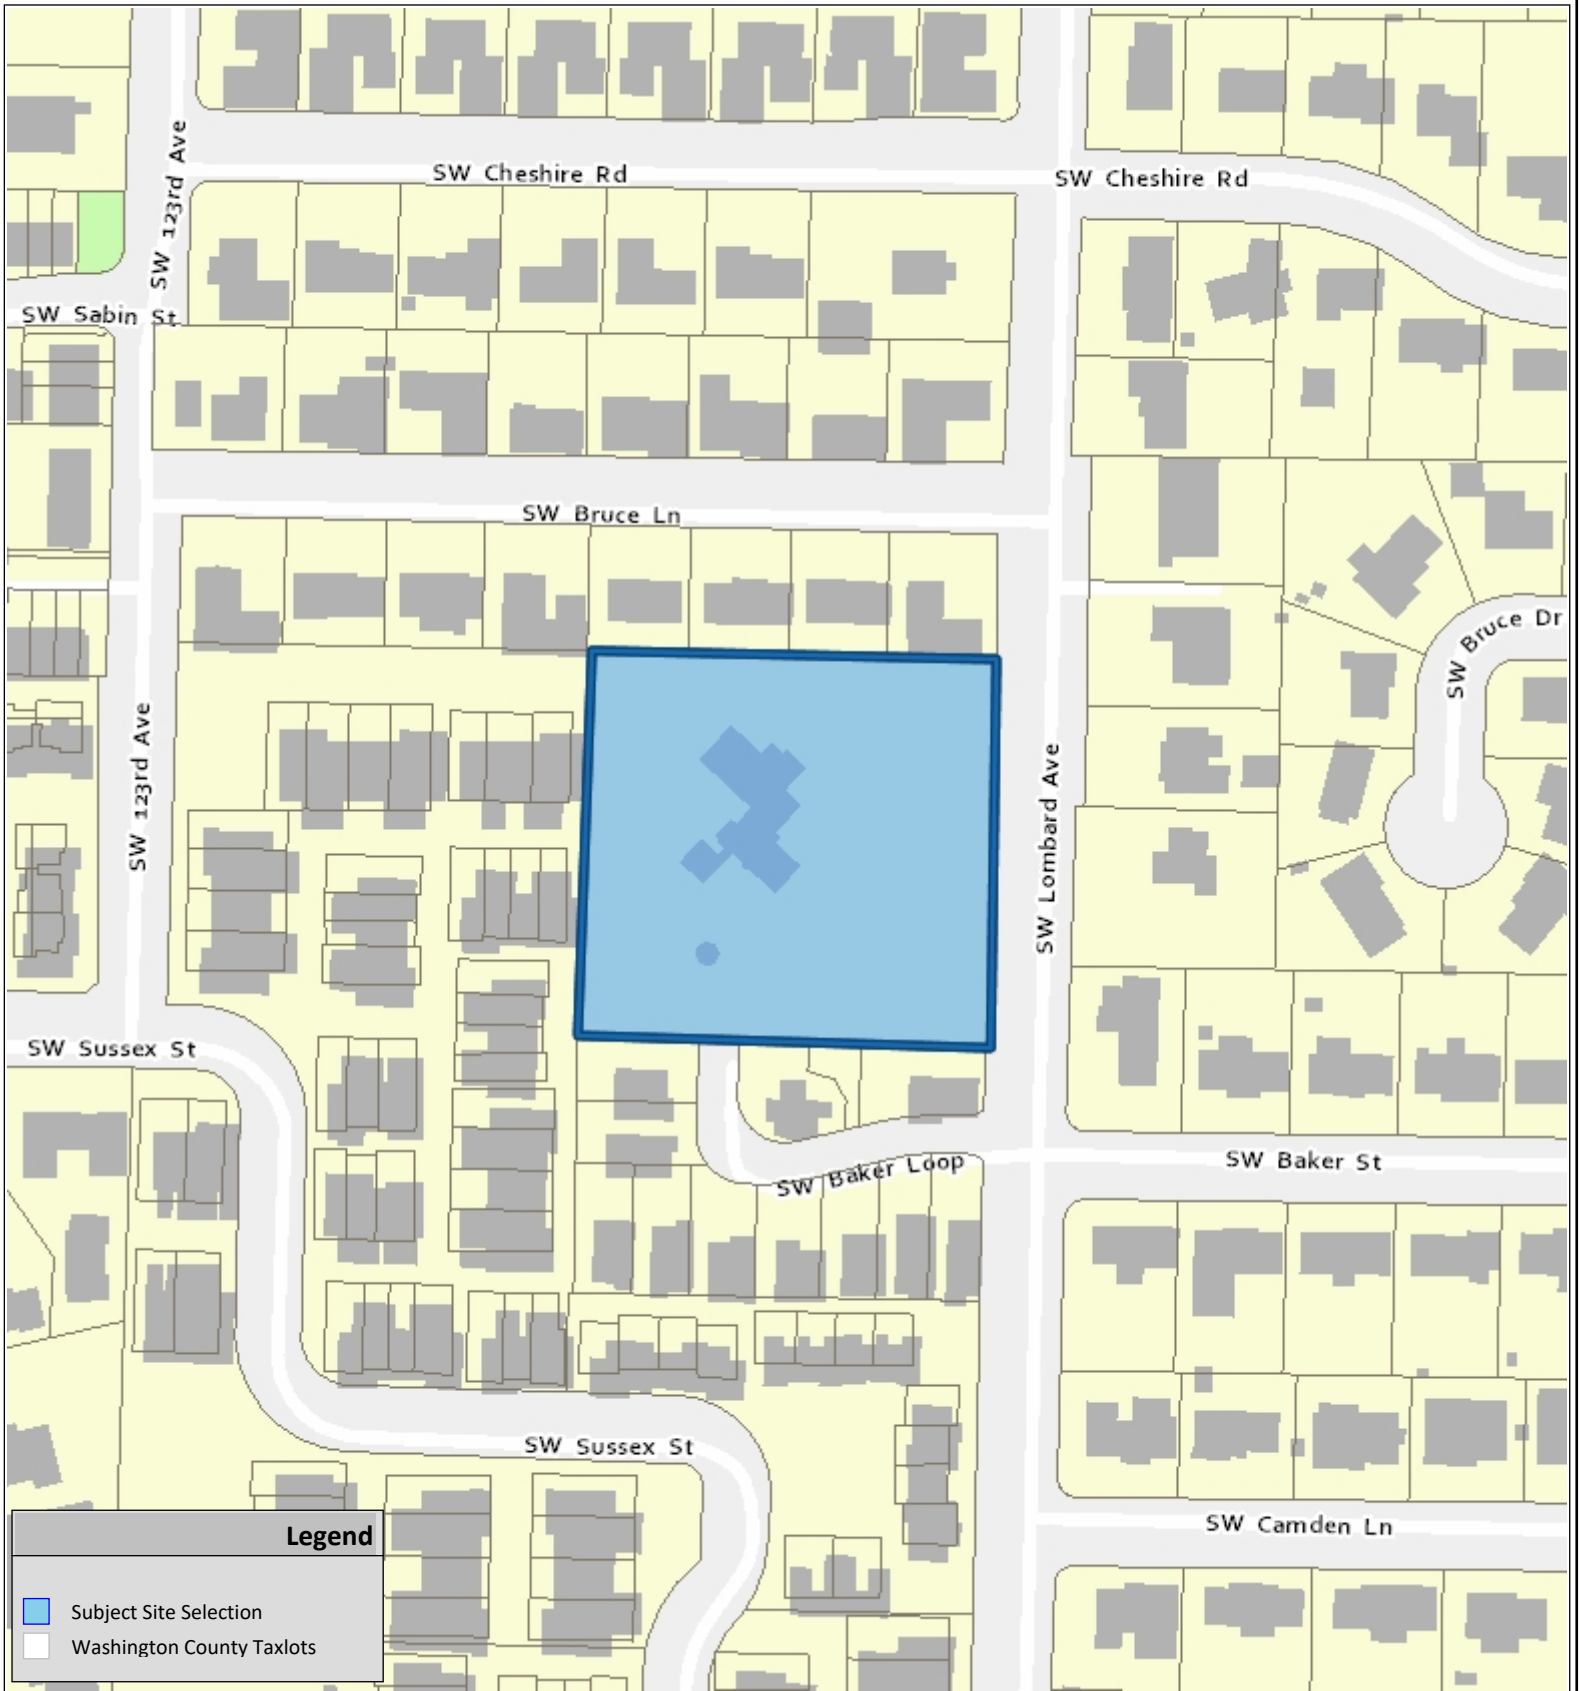

VICINITY MAP

Legend

- Subject Site Selection
- Washington County Taxlots

BAKER LOOP PARK
 CU2022-0001/DR2022-0022/PD2022-0001/SDM2022-0001/SDM2022-0002/TP2022-0003
COMMUNITY DEVELOPMENT DEPARTMENT
 Planning Division

The information supplied in this application represents the best data available at the time of publication. City of Beaverton GIS makes no claims, representations, or warranties as to its accuracy or completeness.