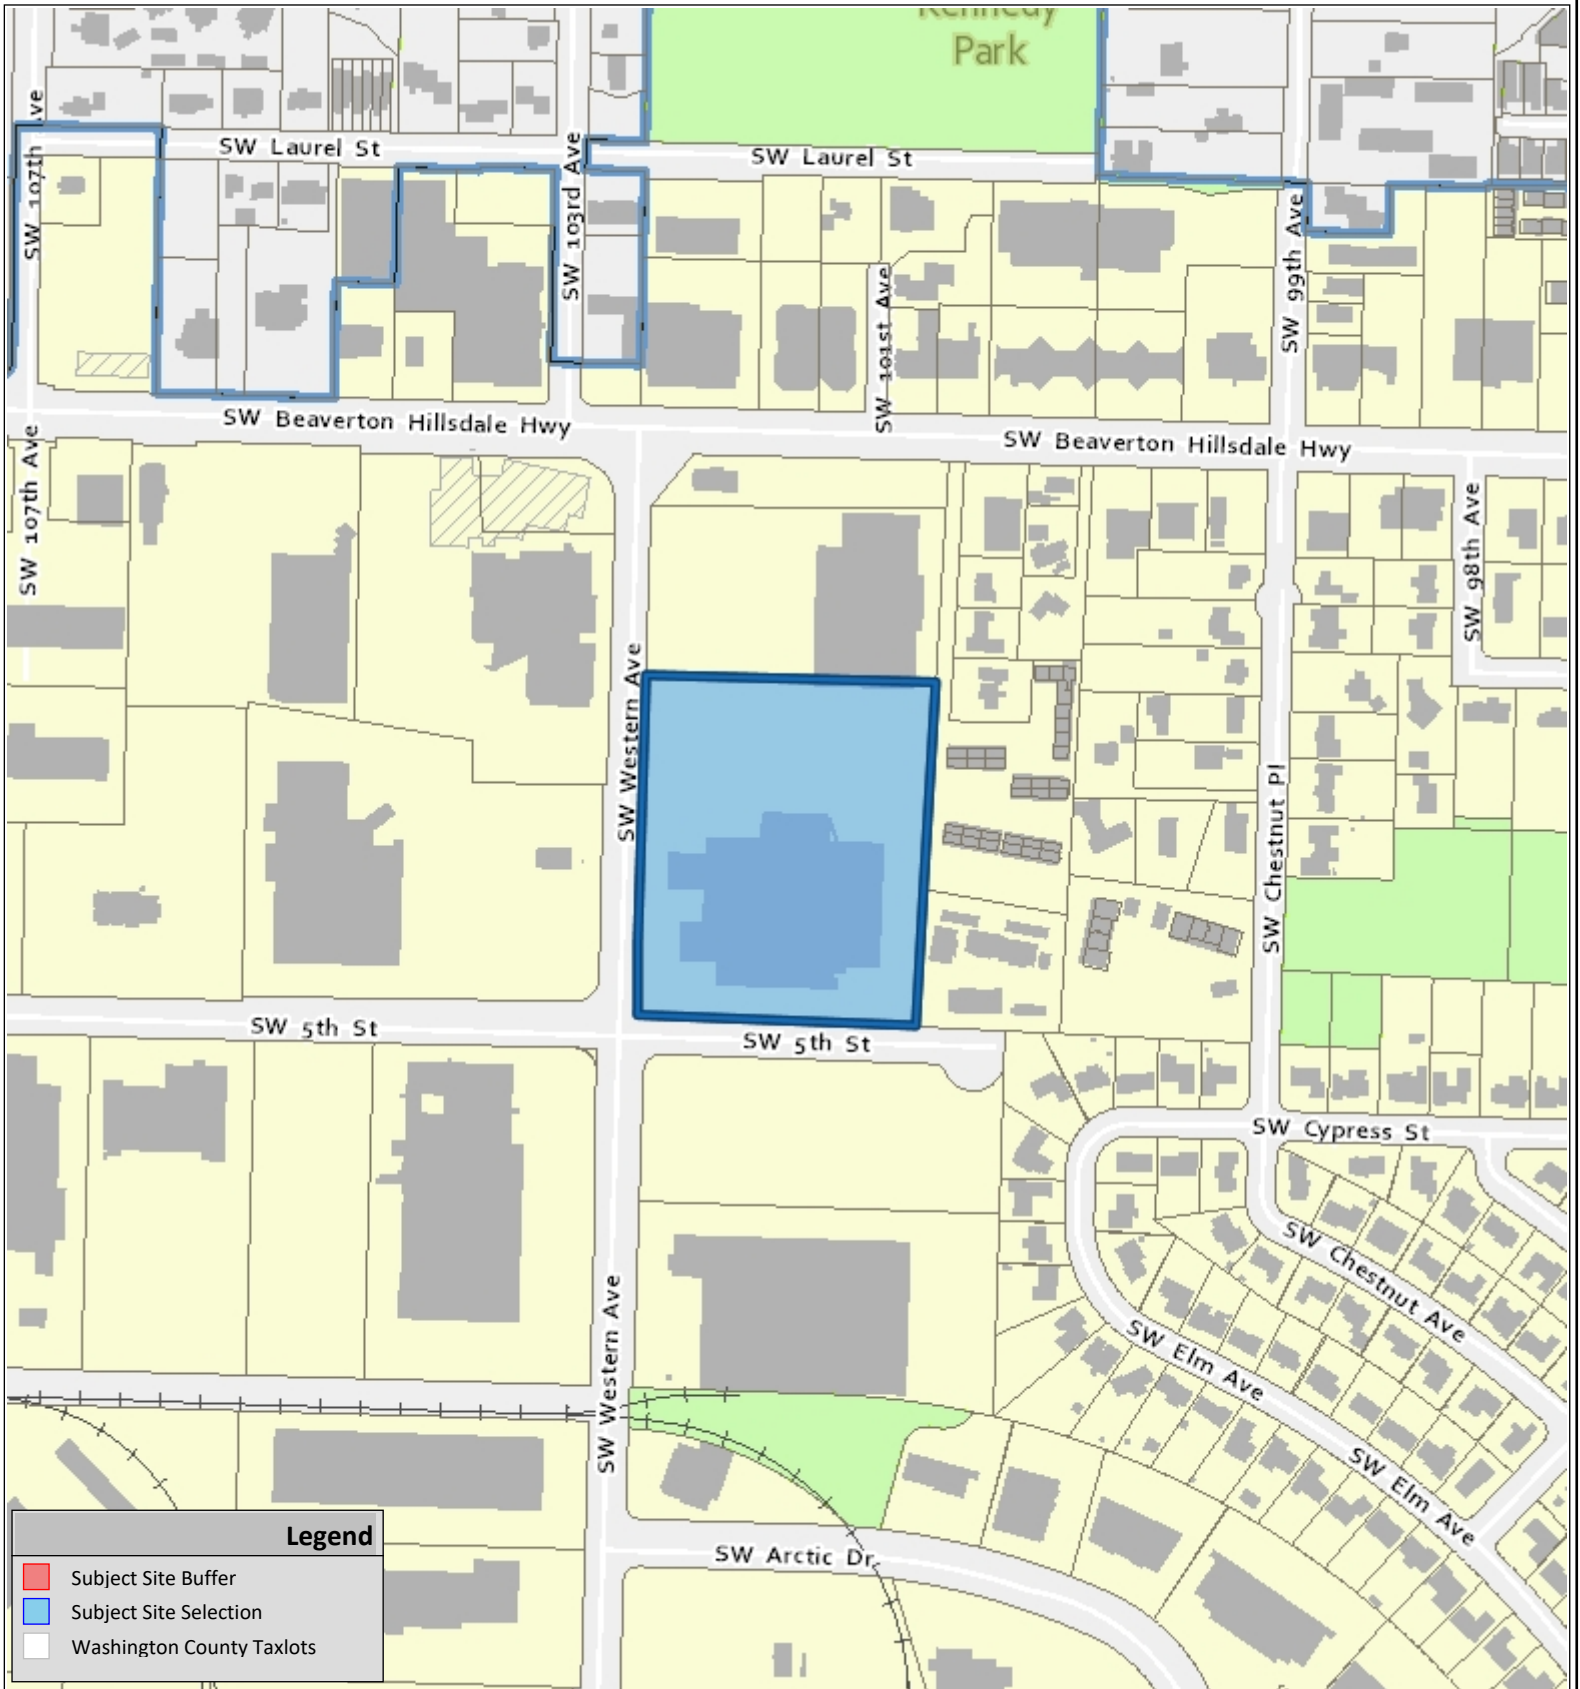

VICINITY MAP

AT THE GARAGES SATELLITE PUB CU2018-0024

COMMUNITY DEVELOPMENT DEPARTMENT
 Planning Division

The information supplied in this application represents the best data available at the time of publication. City of Beaverton GIS makes no claims, representations, or warranties as to its accuracy or completeness.

01/23/2019
Taxlot No:
 1S115AD00100

N

 Application #
 See Notice