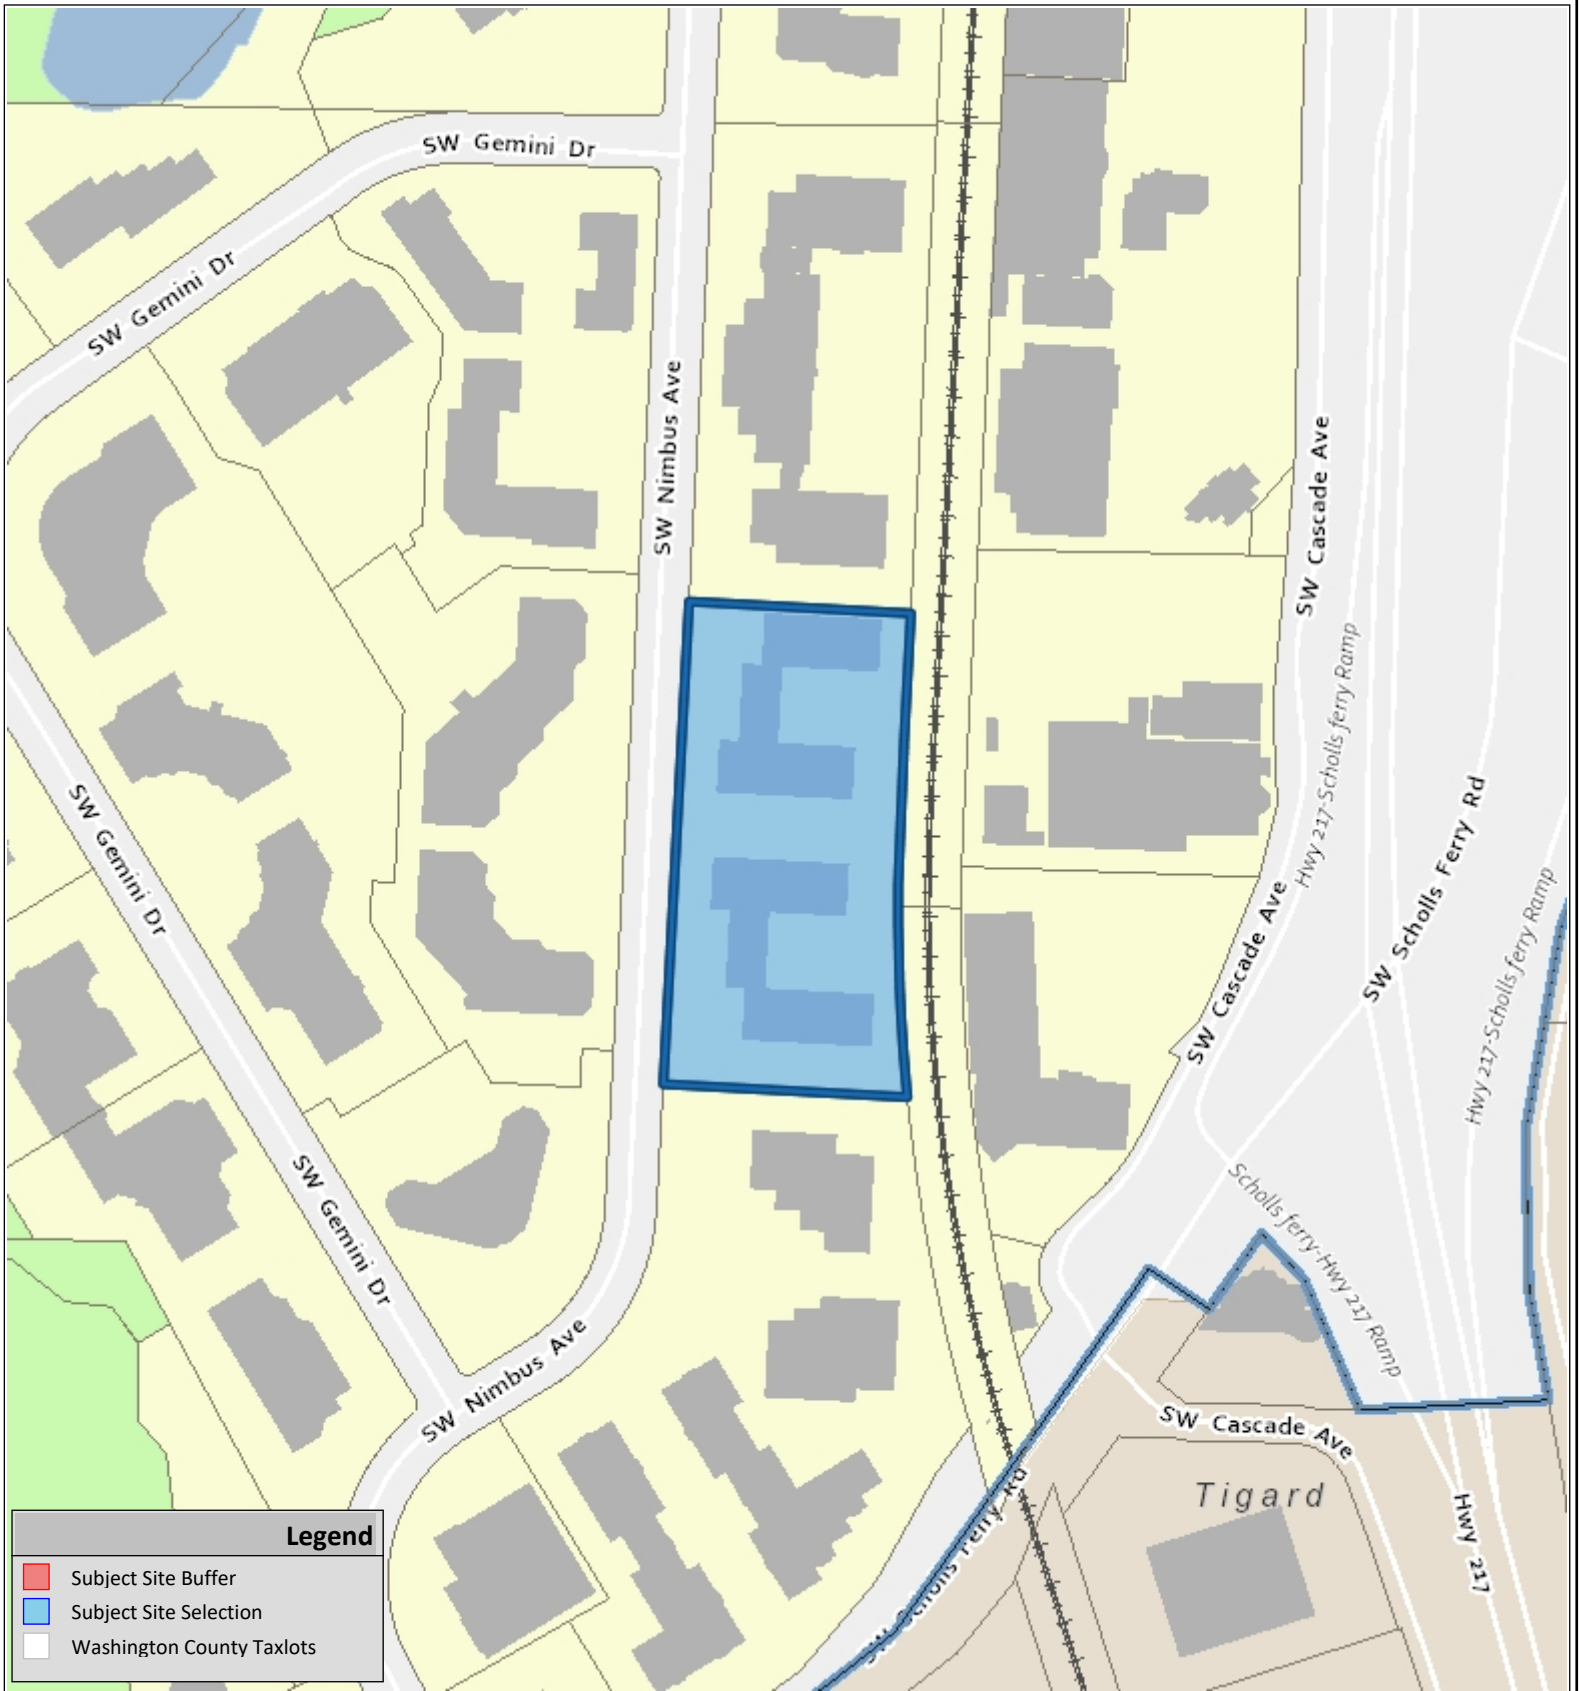

# VICINITY MAP

**AT&T SMALL CELLS AT NIMBUS AVENUE WF2020-0011**

COMMUNITY DEVELOPMENT DEPARTMENT  
Planning Division

The information supplied in this application represents the best data available at the time of publication. City of Beaverton GIS makes no claims, representations, or warranties as to its accuracy or completeness.

**06/24/2020**

**Taxlot No:**  
1S127DA00500

**N**

**Application #**  
See Notice