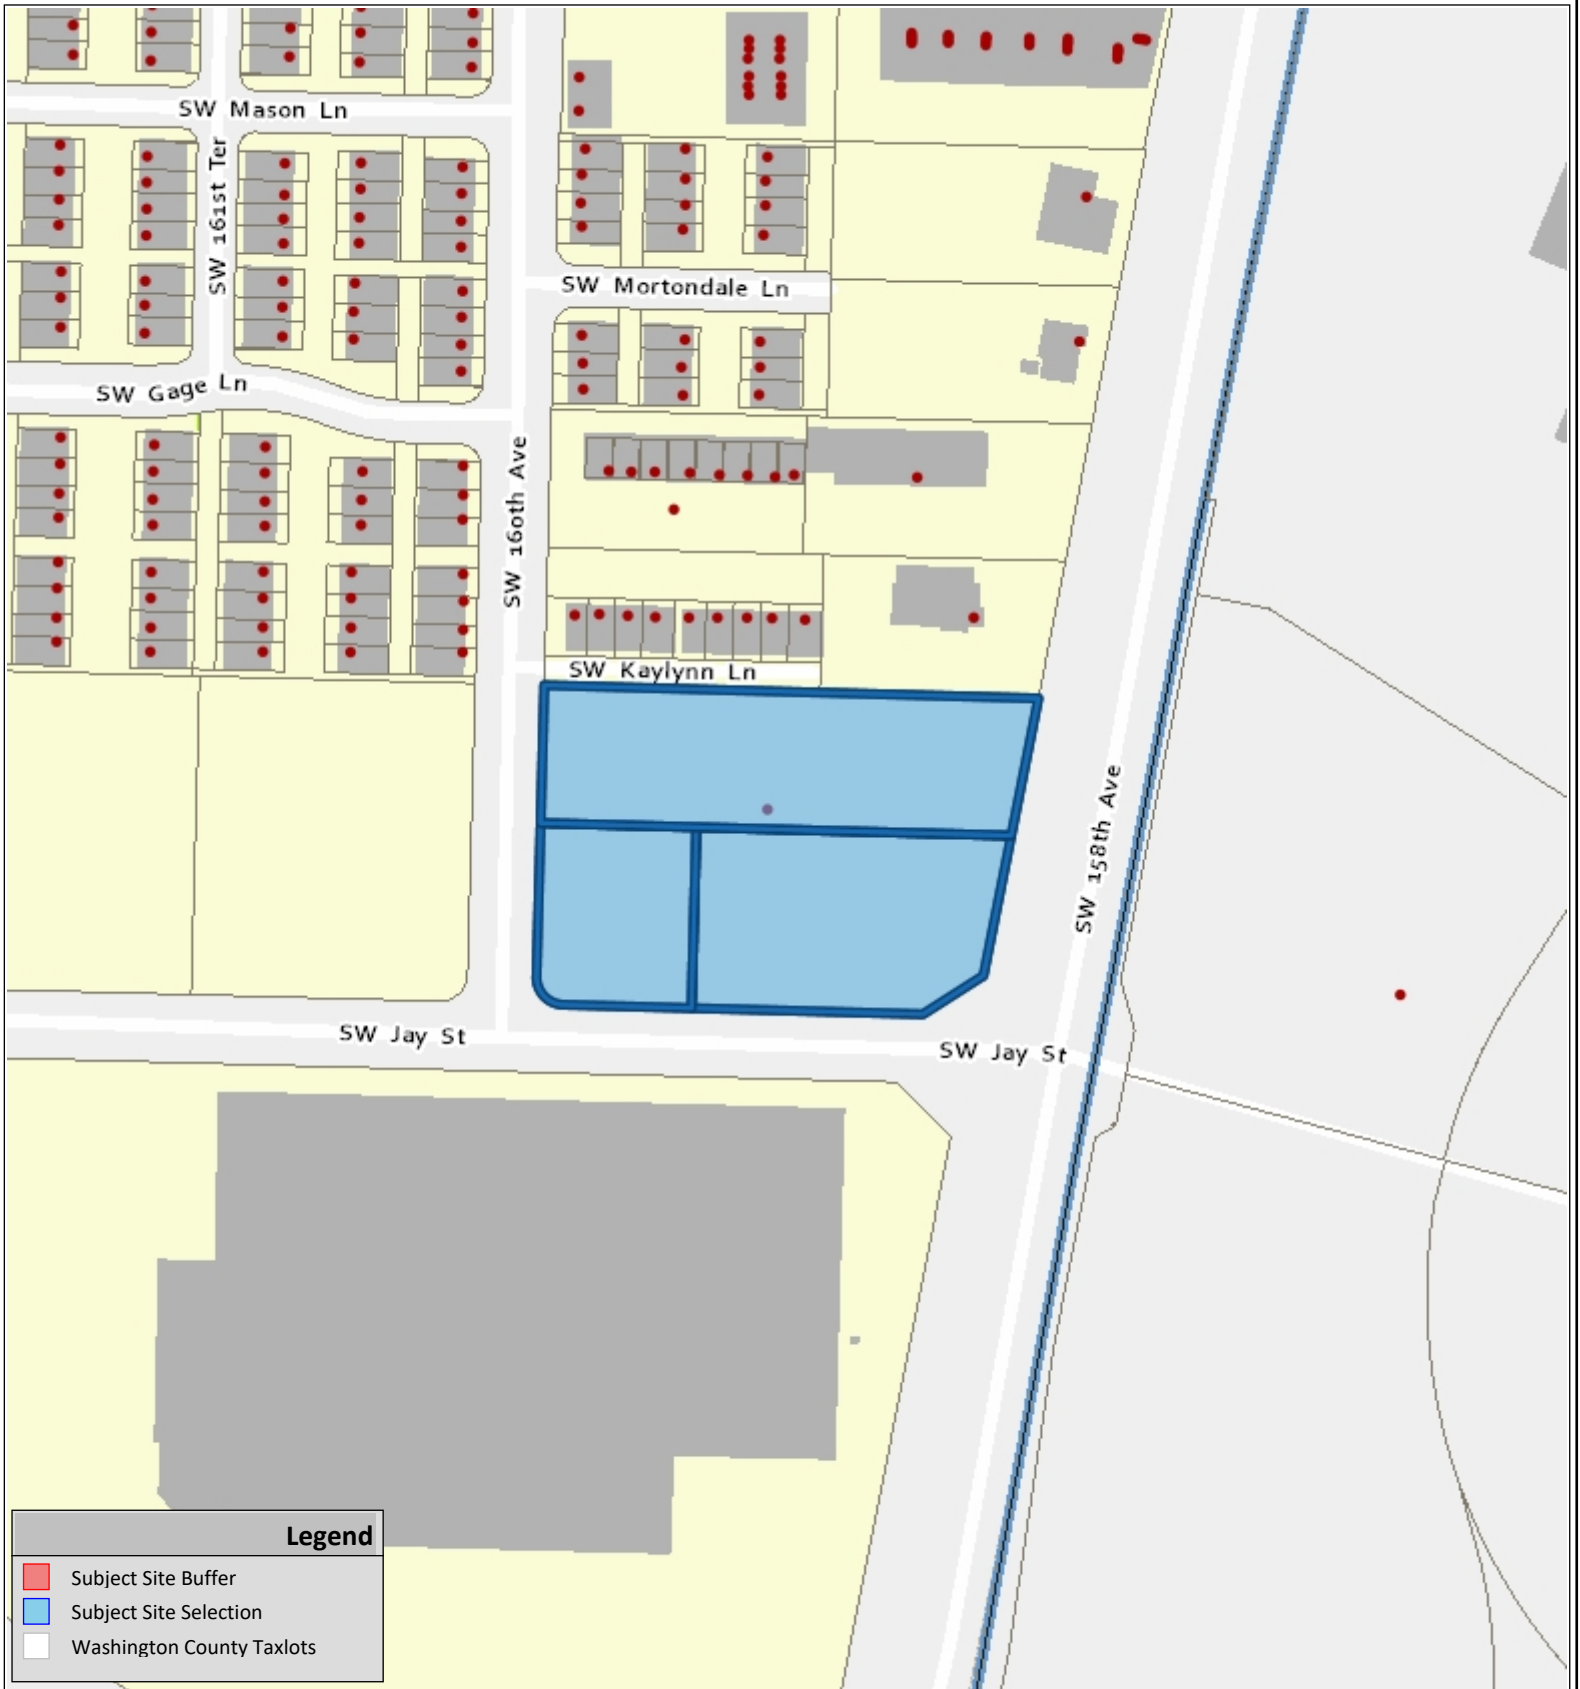

VICINITY MAP

Legend

- Subject Site Buffer
- Subject Site Selection
- Washington County Taxlots

158TH AND JAY APARTMENTS SECOND TIME EXTENSION
 EXT2021-0006/EXT2021-0007/EXT2021-0008

COMMUNITY DEVELOPMENT DEPARTMENT
 Planning Division

The information supplied in this application represents the best data available at the time of publication. City of Beaverton GIS makes no claims, representations, or warranties as to its accuracy or completeness.

11/09/2021

Taxlot No:

- 1S105CB01000
- 1S105CB01100
- 1S105CB01200

N

Application #
See Notice