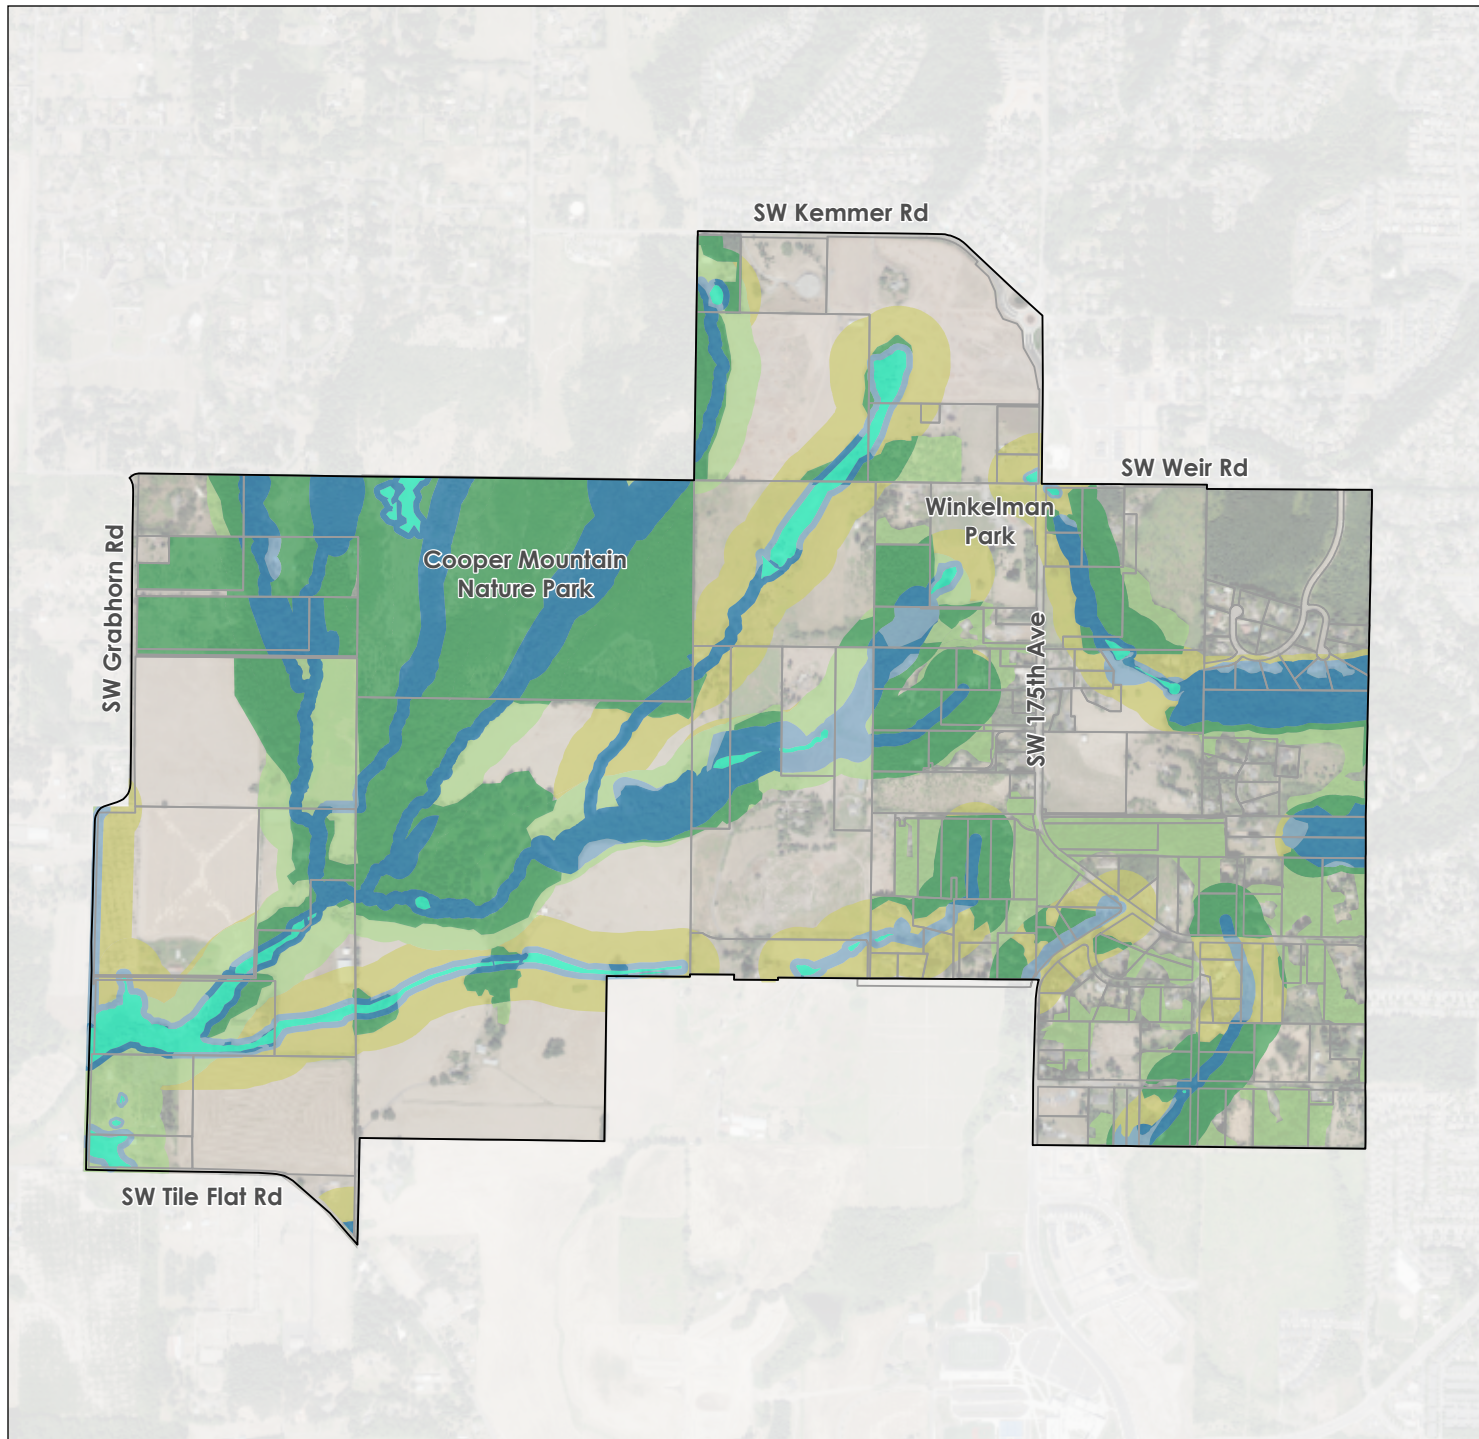

EXHIBIT 5 INVENTORY MAP

COOPER MOUNTAIN
COMMUNITY PLAN

Natural Resources

- Cooper Mountain Community Plan Boundary
- Cooper Mountain Taxlots

Habitat Rank - July 2024

- Riparian Class 1
- Riparian Class 2
- Upland Class A
- Upland Class B
- Upland Class C
- LWI Feature

RLIS 2019 Aerial Photo
Prepared by : COB GIS