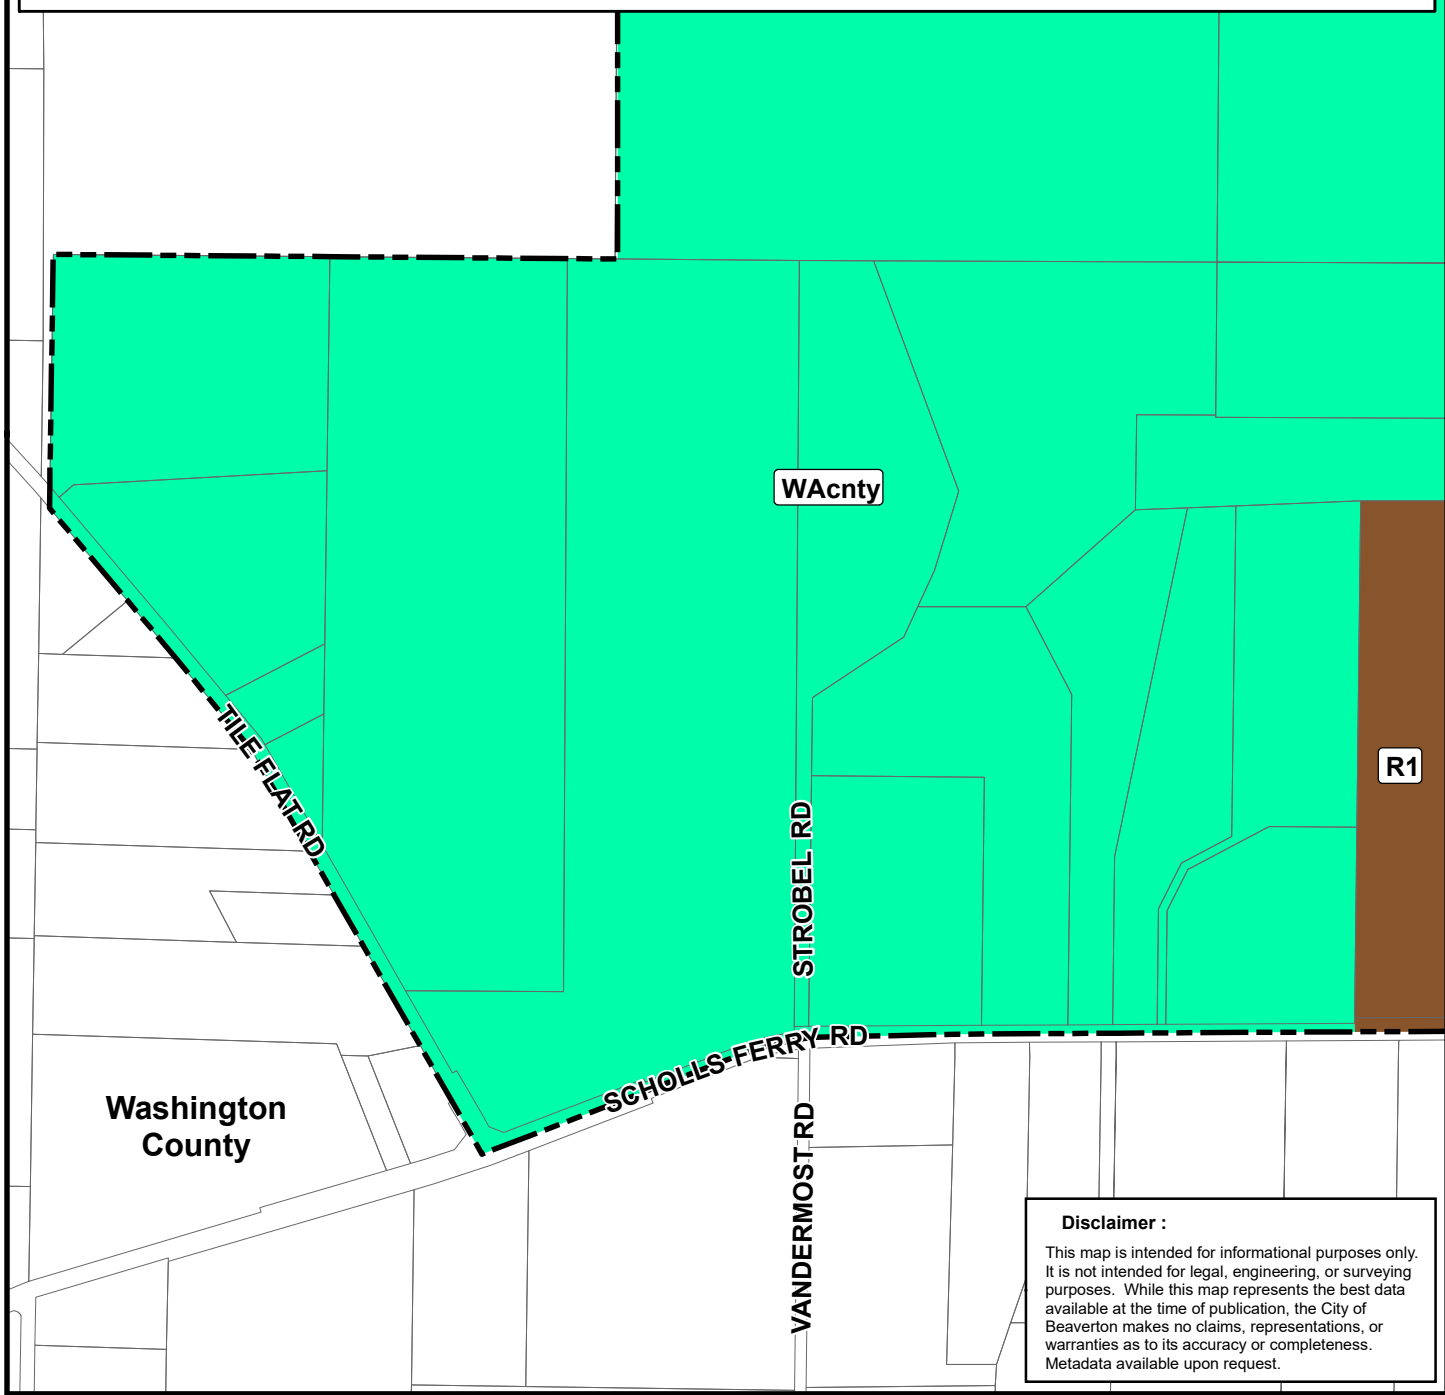

## Existing Beaverton Zoning Map

### Zoning

#### RESIDENTIAL

Urban High Density (R1)

#### INTERIM ANNEXATION ZONING

Interim Washington County Zoning in effect (WAcnty)

Taxlots - County  
Beaverton City Limits

Existing

**Disclaimer :**  
This map is intended for informational purposes only. It is not intended for legal, engineering, or surveying purposes. While this map represents the best data available at the time of publication, the City of Beaverton makes no claims, representations, or warranties as to its accuracy or completeness. Metadata available upon request.