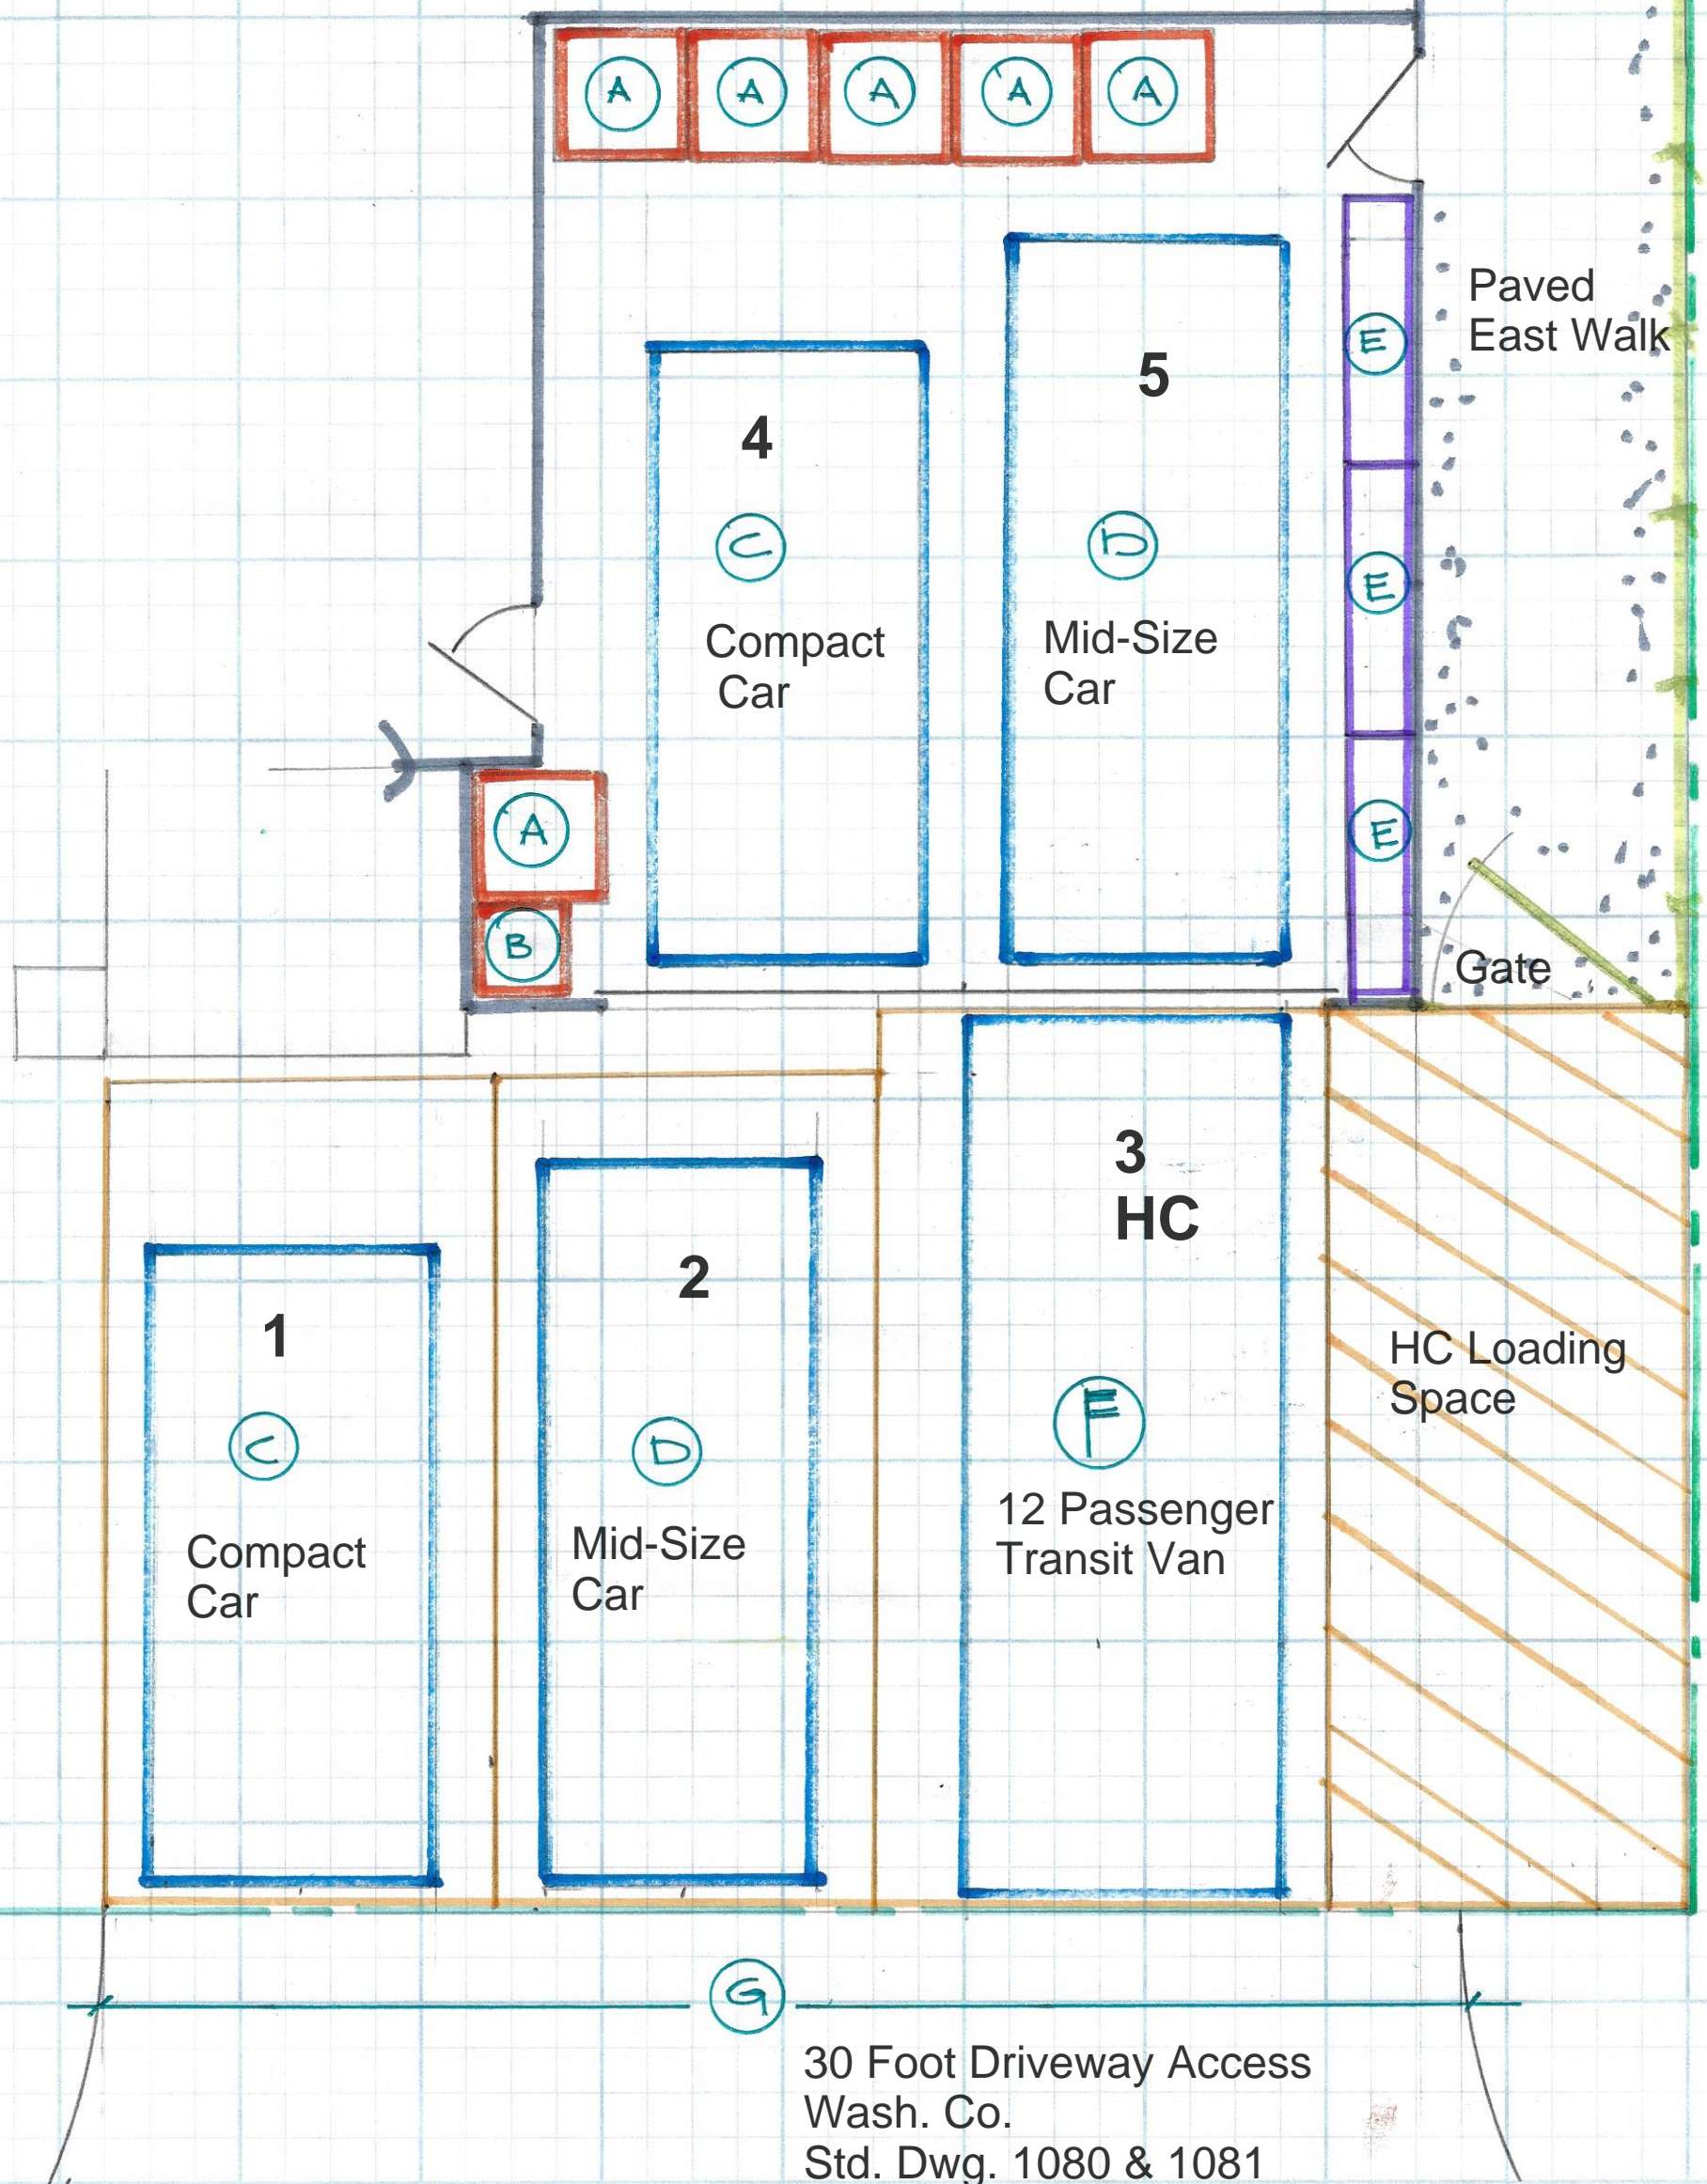

**Original Scale - 1" = 4' 1/4" Grid Paper**

**A** - 3ft. x 3ft. space for 96 Gallon Trash Cart or Recycling Cart  
6 spaces total = 576 Gallon Storage (480 Gallon Req'd.)

**B** - Glass Recycling Cart

**E** - 1.5 ft. by 6 ft space for Bike storage via wall rack

**Bike - Trash and Recycling - Off Street Parking**

August 14, 2022

**3950 SW Laurelwood Avenue - Rooted Care Communities  
Planning Commission Exhibit**